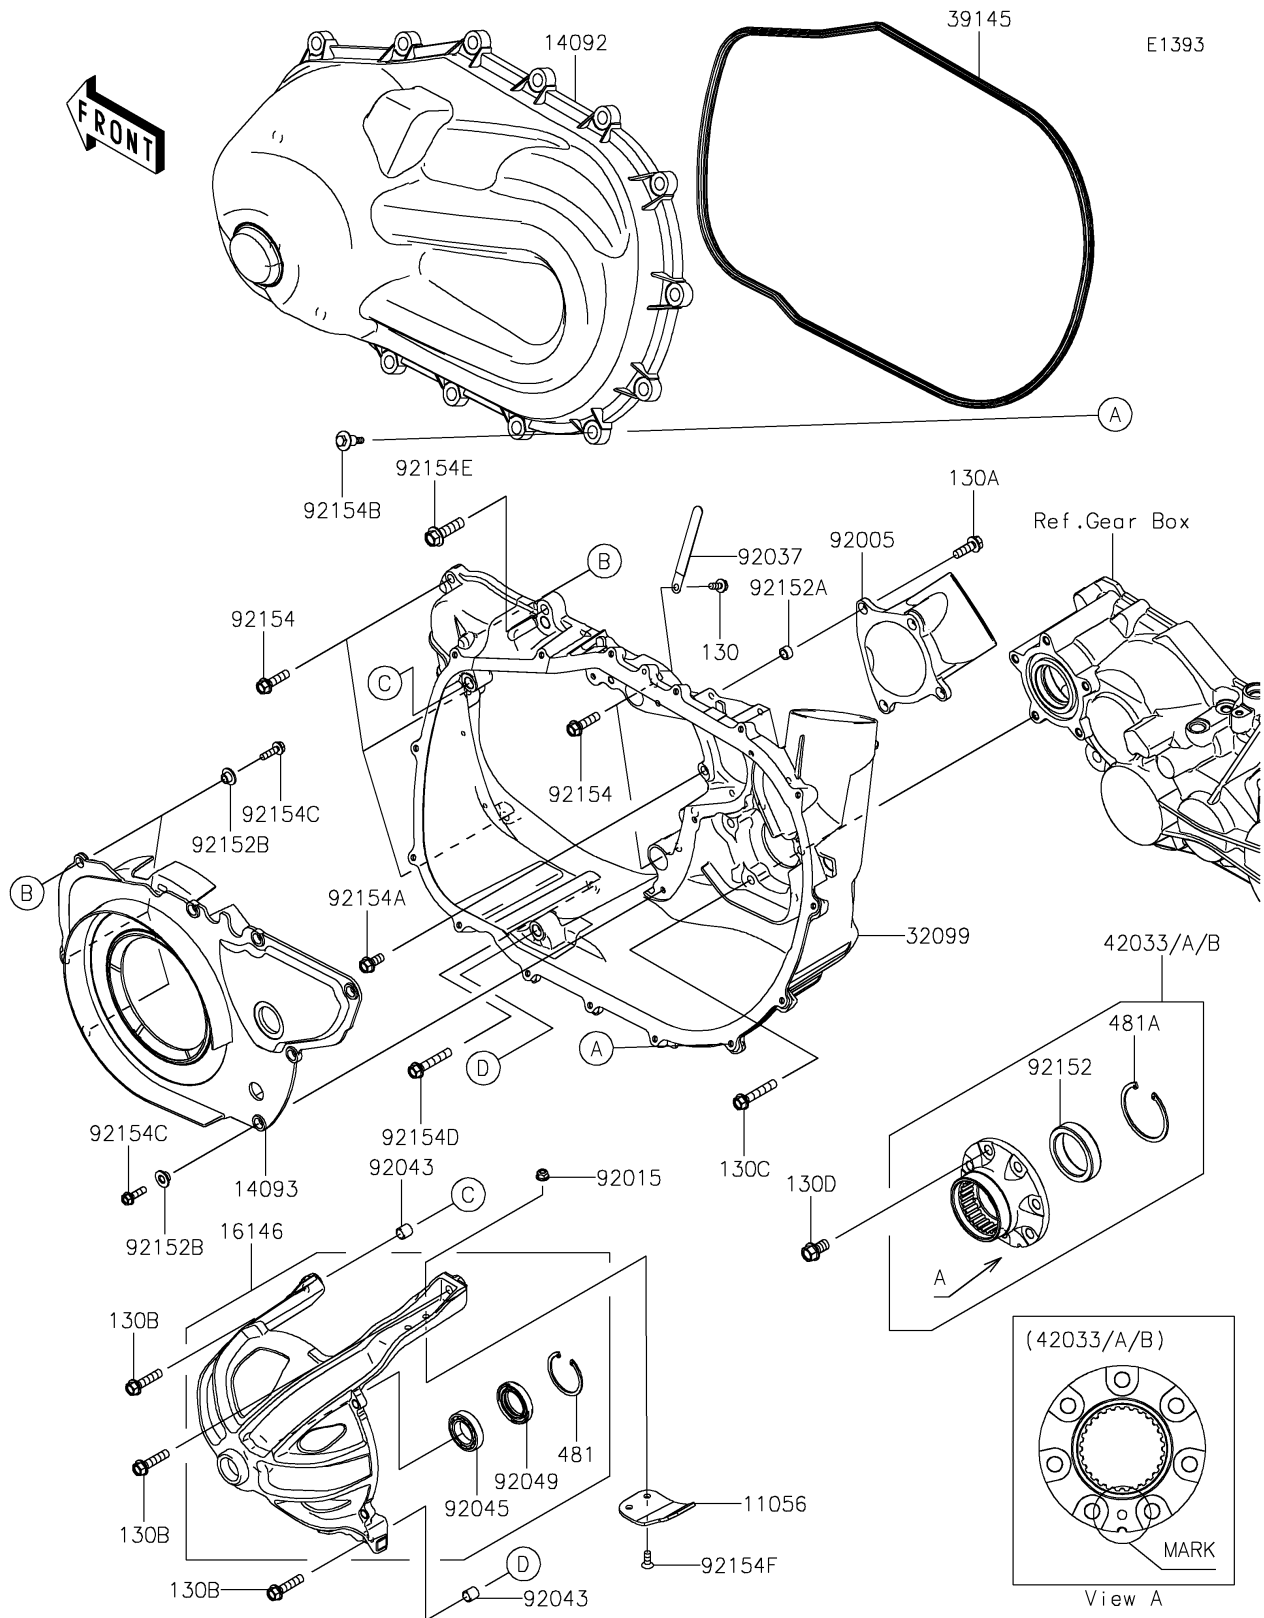

2023 MULE PRO-DXT™ EPS DIESEL FE PARTS DIAGRAM

Converter Cover

2023 MULE PRO-DXT™ EPS DIESEL FE PARTS LIST

Converter Cover

ITEM NAME	PART NUMBER	QUANTITY
-----------	-------------	----------