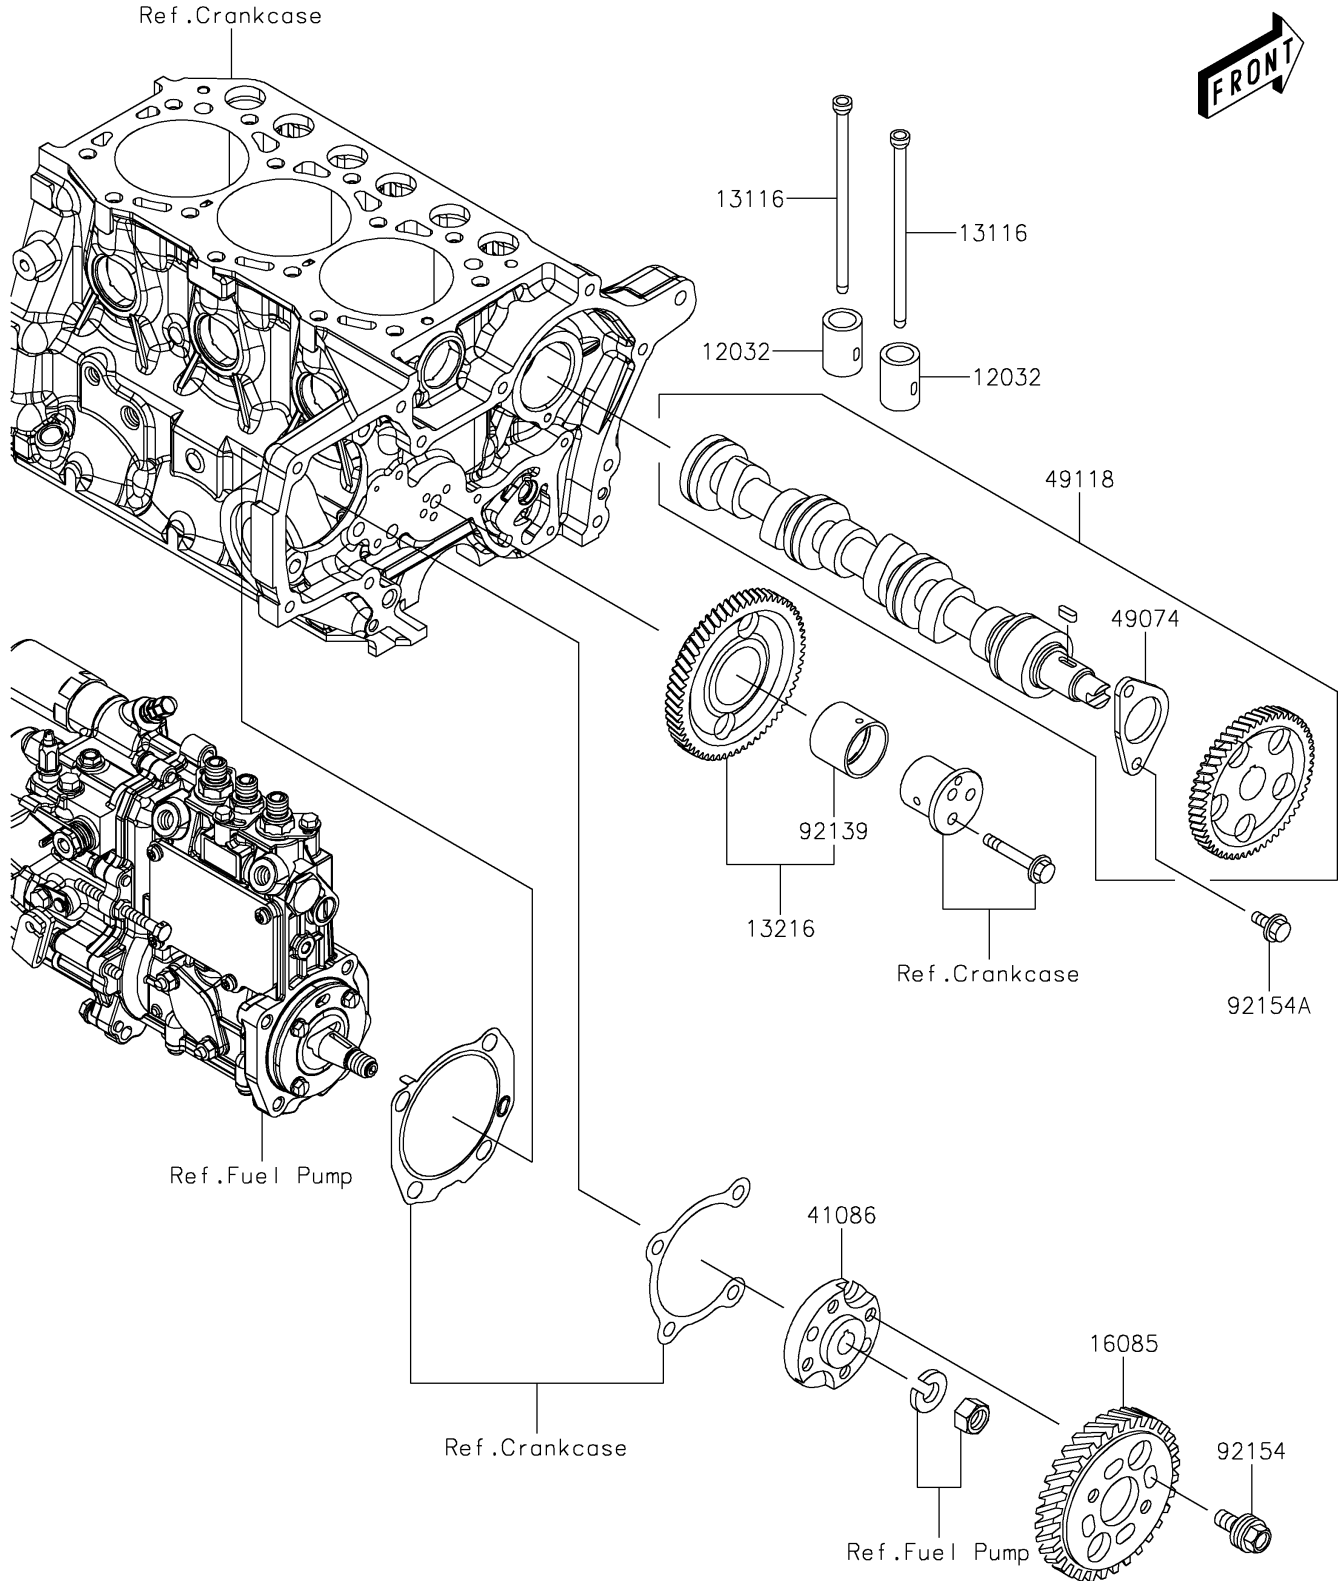

# 2024 MULE PRO-DXT™ FE DIESEL EPS PARTS DIAGRAM

Valve(s)/Camshaft(s)

E1211

## 2024 MULE PRO-DXT™ FE DIESEL EPS PARTS LIST

Valve(s)/Camshaft(s)

ITEM NAME	PART NUMBER	QUANTITY
TAPPET (Ref # 12032)	12032-0021	6
ROD-PUSH (Ref # 13116)	13116-0726	6
GEAR-COMP,IDLE (Ref # 13216)	13216-0889	1
GEAR,PUMP (Ref # 16085)	16085-0648	1
FLANGE (Ref # 41086)	41086-0723	1
PLATE-THRUST (Ref # 49074)	49074-0004	1
CAMSHAFT-COMP (Ref # 49118)	49118-0864	1
BUSHING,IDLE GEAR (Ref # 92139)	92139-0863	1
BOLT (Ref # 92154)	92154-1996	4
BOLT,FLANGED,6X12 (Ref # 92154A)	92154-1998	2