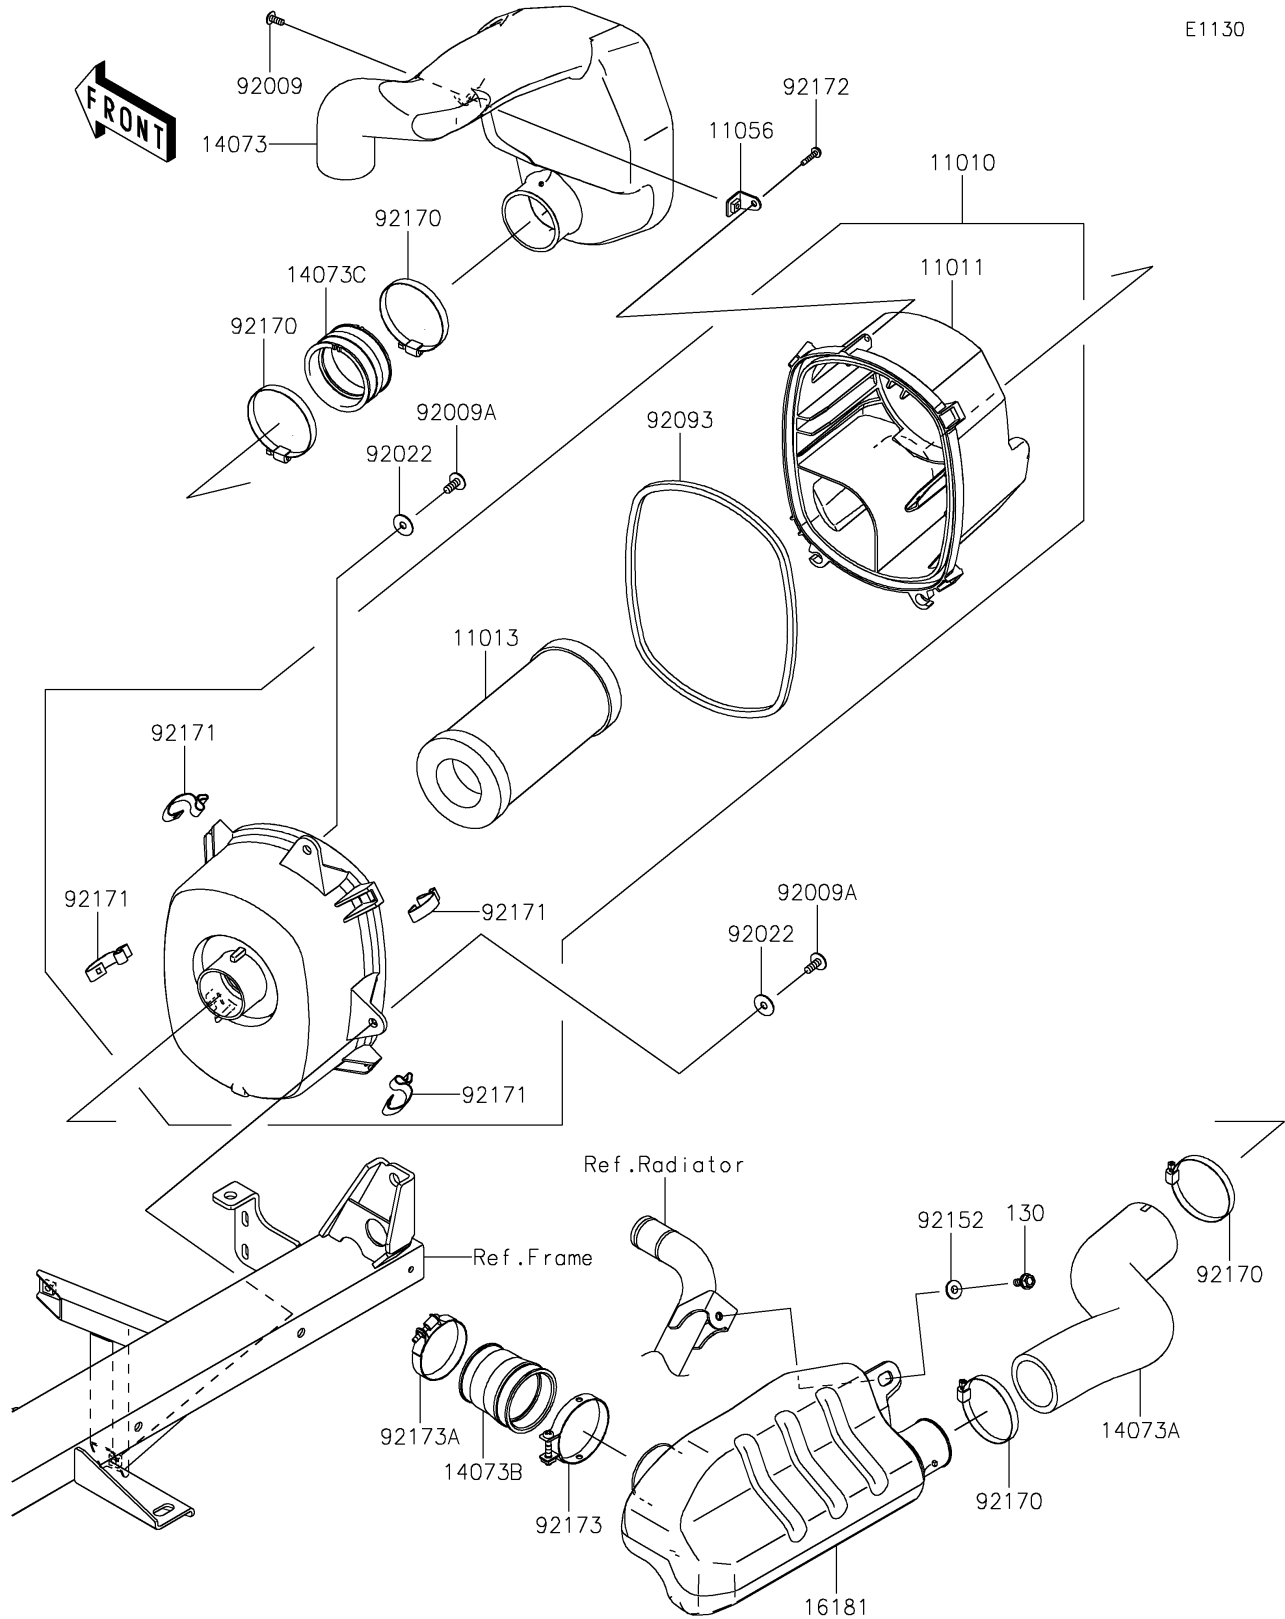

# 2024 MULE PRO-DXT™ FE DIESEL EPS PARTS DIAGRAM

Air Cleaner

E1130

## 2024 MULE PRO-DXT™ FE DIESEL EPS PARTS LIST

### Air Cleaner

ITEM NAME	PART NUMBER	QUANTITY
FILTER-ASSY-AIR (Ref # 11010)	11010-0979	1
CASE-AIR FILTER,UPP (Ref # 11011)	11011-0857	1
ELEMENT-AIR FILTER (Ref # 11013)	11013-1290	1
BRACKET,AIR FILTER (Ref # 11056)	11056-3734	1
DUCT,INTAKE (Ref # 14073)	14073-0815	1
DUCT,AIR CLEANER-RESONATOR (Ref # 14073A)	14073-0816	1
DUCT,FUNNEL (Ref # 14073B)	14073-0817	1
DUCT,JOINT (Ref # 14073C)	14073-1775	1
TANK-RESONATOR (Ref # 16181)	16181-0018	1
SCREW,5X12 (Ref # 92009)	92009-1154	1
SCREW,6X16 (Ref # 92009A)	92009-1621	2
WASHER,PLAIN,6.5X20X1 (Ref # 92022)	92022-165	2
SEAL,AIR FILTER (Ref # 92093)	92093-0607	1
COLLAR,6.5X10X5.6 (Ref # 92152)	92152-0445	1
CLAMP (Ref # 92170)	92170-1764	4
CLAMP (Ref # 92171)	92171-0225	4
SCREW,TAPPING,5X20 (Ref # 92172)	92172-0009	1
CLAMP (Ref # 92173)	92173-1536	1
CLAMP (Ref # 92173A)	92173-1537	1
BOLT-FLANGED,6X14 (Ref # 130)	130BA0614	1