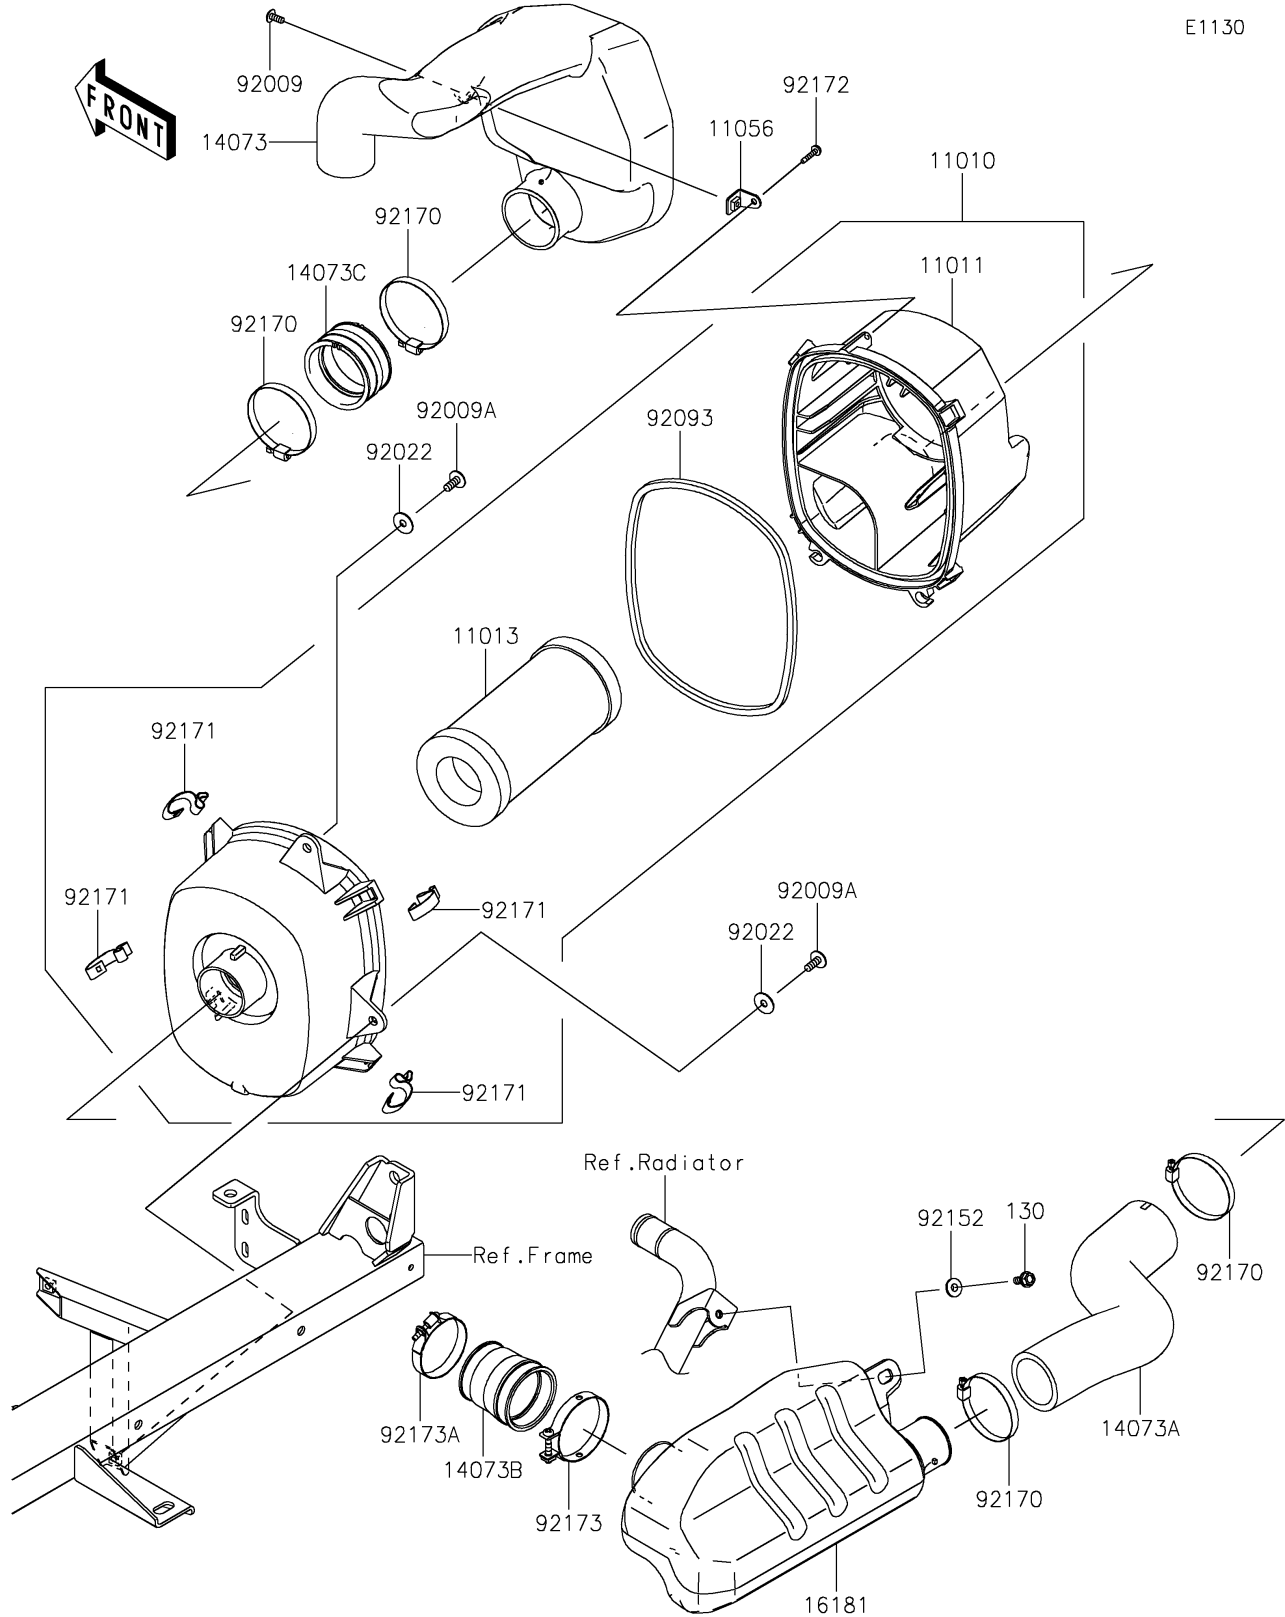

2023 MULE PRO-DXT™ EPS DIESEL FE PARTS DIAGRAM

Air Cleaner

E1130

2023 MULE PRO-DXT™ EPS DIESEL FE PARTS LIST

Air Cleaner

ITEM NAME	PART NUMBER	QUANTITY
FILTER-ASSY-AIR (Ref # 11010)	11010-0979	1
CASE-AIR FILTER,UPP (Ref # 11011)	11011-0857	1
ELEMENT-AIR FILTER (Ref # 11013)	11013-1290	1
BRACKET,AIR FILTER (Ref # 11056)	11056-3734	1
DUCT,INTAKE (Ref # 14073)	14073-0815	1
DUCT,AIR CLEANER-RESONATOR (Ref # 14073A)	14073-0816	1
DUCT,FUNNEL (Ref # 14073B)	14073-0817	1
DUCT,JOINT (Ref # 14073C)	14073-1775	1
TANK-RESONATOR (Ref # 16181)	16181-0018	1
SCREW,5X12 (Ref # 92009)	92009-1154	1
SCREW,6X16 (Ref # 92009A)	92009-1621	2
WASHER,PLAIN,6.5X20X1 (Ref # 92022)	92022-165	2
SEAL,AIR FILTER (Ref # 92093)	92093-0607	1
COLLAR,6.5X10X5.6 (Ref # 92152)	92152-0445	1
CLAMP (Ref # 92170)	92170-1764	4
CLAMP (Ref # 92171)	92171-0225	4
SCREW,TAPPING,5X20 (Ref # 92172)	92172-0009	1
CLAMP (Ref # 92173)	92173-1536	1
CLAMP (Ref # 92173A)	92173-1537	1
BOLT-FLANGED,6X14 (Ref # 130)	130BA0614	1