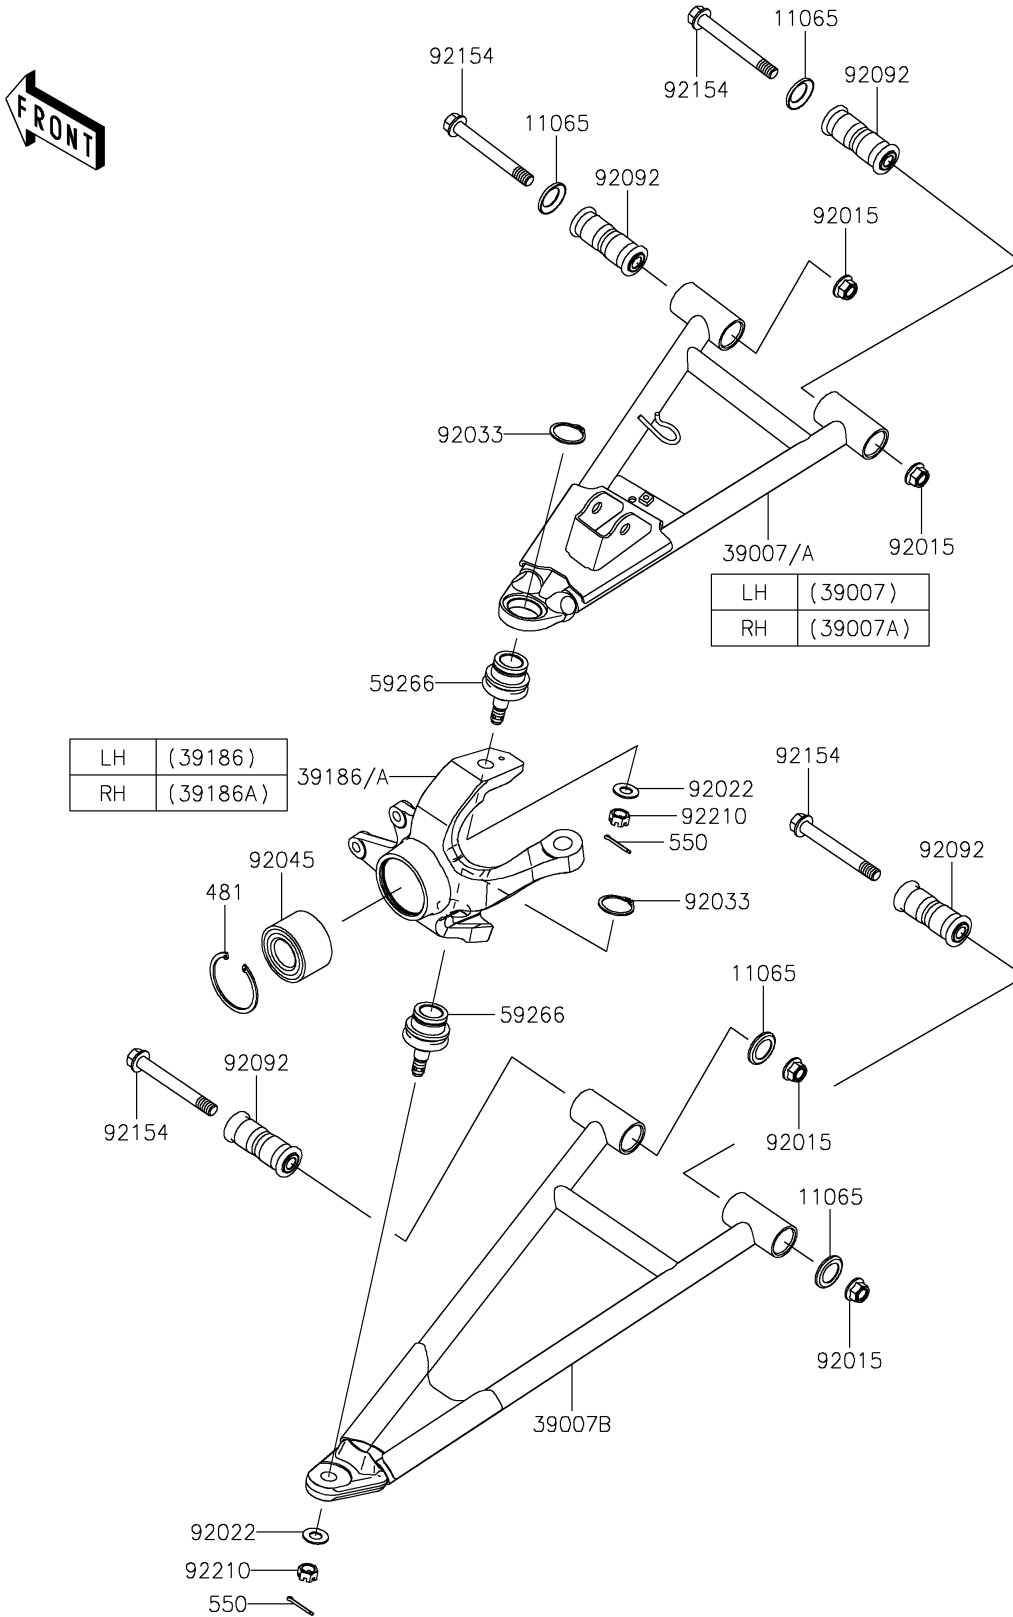

2024 MULE PRO-DX

PARTS DIAGRAM

Front Suspension

F2152

2024 MULE PRO-DX

PARTS LIST

Front Suspension

ITEM NAME	PART NUMBER	QUANTITY
CAP,ARM (Ref # 11065)	11065-0838	8
ARM-SUSP,FR,UPP,LH (Ref # 39007)	39007-0377	1
ARM-SUSP,FR,UPP,RH (Ref # 39007A)	39007-0378	1
ARM-SUSP,FR,LWR,LH&RH (Ref # 39007B)	39007-0383	2
KNUCKLE,FR,LH (Ref # 39186)	39186-0339	1
KNUCKLE,FR,RH (Ref # 39186A)	39186-0340	1
JOINT-BALL (Ref # 59266)	59266-0711	4
NUT,LOCK,FLANGED,12MM (Ref # 92015)	92015-1433	8
WASHER (Ref # 92022)	92022-1831	4
RING-SNAP,C-TYPE,32MM (Ref # 92033)	92033-1262	4
BEARING-BALL,30X60X37 (Ref # 92045)	92045-0905	2
BUSHING-RUBBER,12X20X78 (Ref # 92092)	92092-0028	8
BOLT,FLANGED,12X100 (Ref # 92154)	92154-1318	8
NUT,CASTLE,12MM (Ref # 92210)	92210-0395	4
CIRCLIP-TYPE-C (Ref # 481)	481J6000	2
PIN-COTTER,3.0X25 (Ref # 550)	550AA3025	4