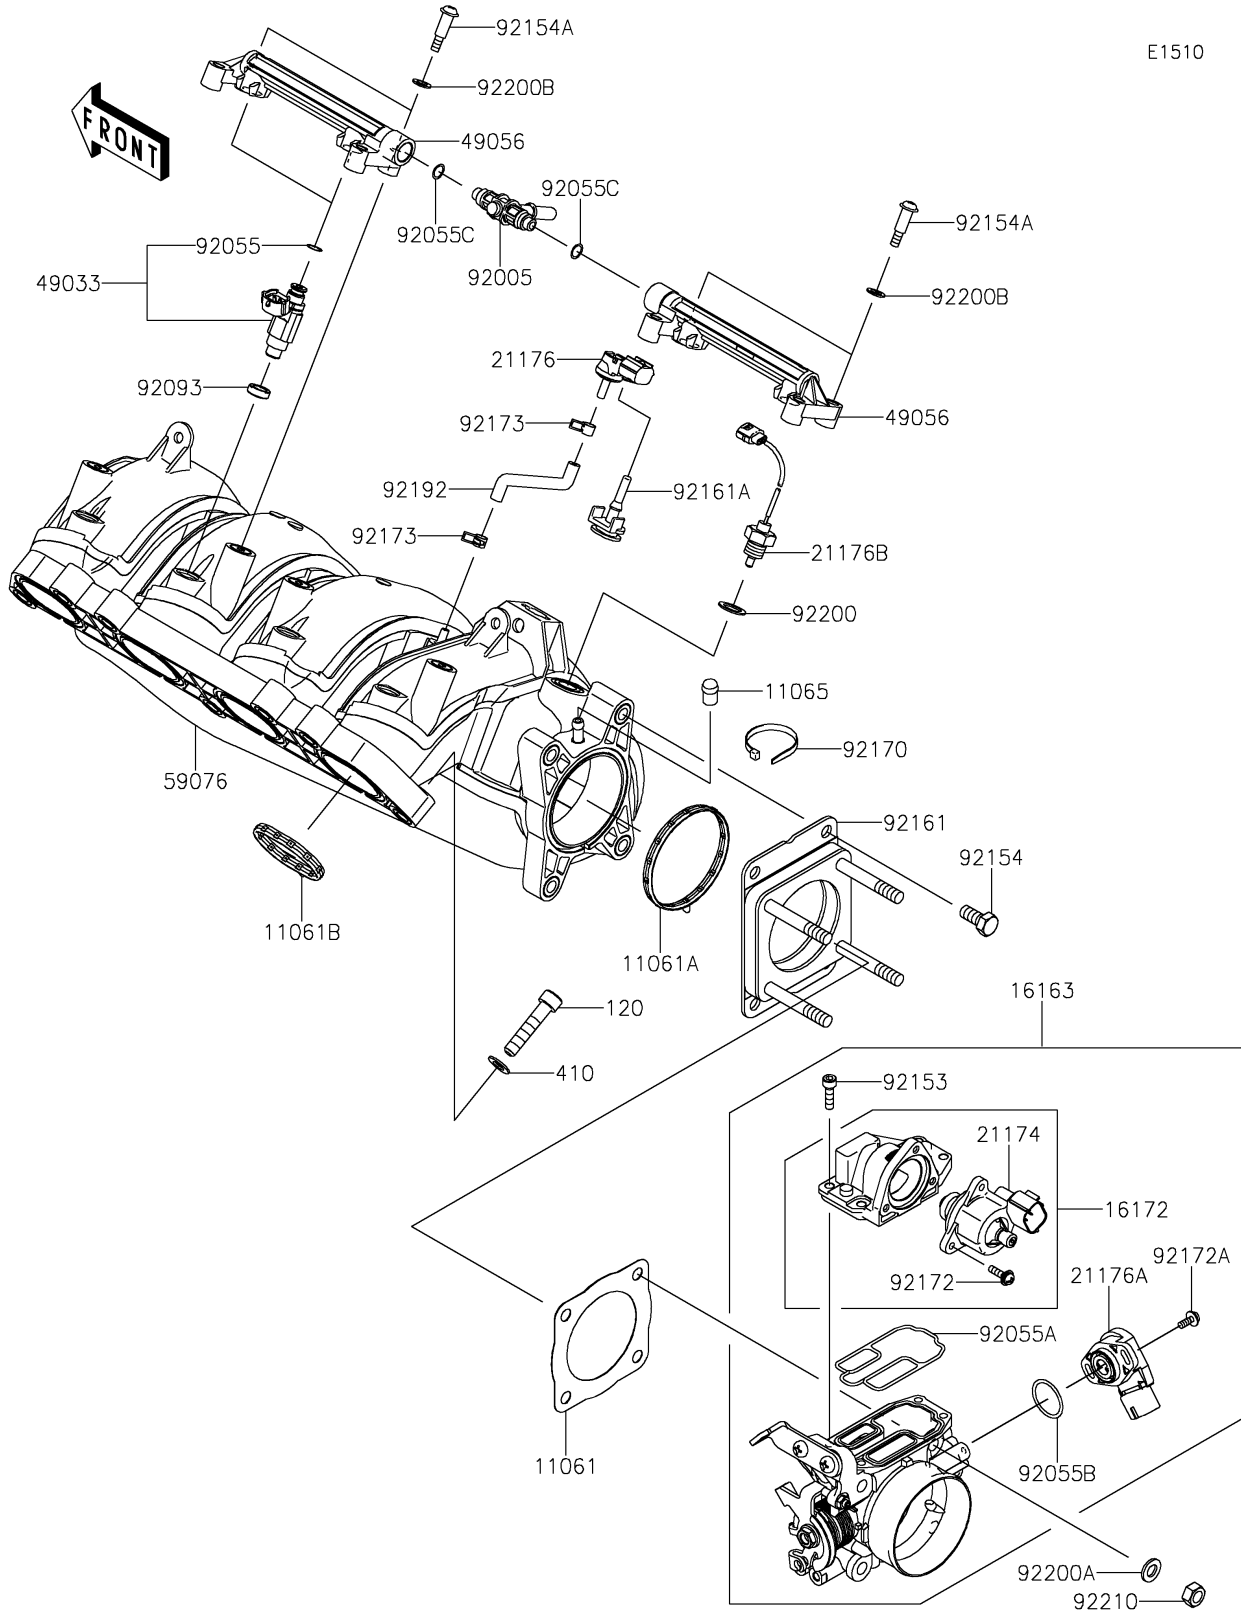

2023 JET SKI[®] SX-R[™] 160 PARTS DIAGRAM

Throttle

E1510

2023 JET SKI® SX-R™ 160 PARTS LIST

Throttle

ITEM NAME	PART NUMBER	QUANTITY
GASKET,THROTTLE (Ref # 11061)	11061-0824	1
GASKET,MANIFOLD (Ref # 11061A)	11061-3766	1
GASKET,THROTTLE (Ref # 11061B)	11061-3767	4
CAP (Ref # 11065)	11065-0764	1
THROTTLE-ASSY (Ref # 16163)	16163-0919	1
ACTUATOR (Ref # 16172)	16172-0561	1
MOTOR-ELECTRIC,STM (Ref # 21174)	21174-0555	1
SENSOR,PRESSURE (Ref # 21176)	21176-0906	1
SENSOR,TPS (Ref # 21176A)	21176-3762	1
SENSOR,AIR TEMPERATURE (Ref # 21176B)	21176-3767	1
NOZZLE-INJECTION (Ref # 49033)	49033-3707	4
PIPE-INJECTION,FUEL (Ref # 49056)	49056-3705	2
MANIFOLD-INTAKE (Ref # 59076)	59076-0006	1
FITTING,FUEL PIPE (Ref # 92005)	92005-3766	1
RING-O,INJECTION NOZZLE (Ref # 92055)	92055-1622	4
RING-O (Ref # 92055A)	92055-3773	1
RING-O (Ref # 92055B)	92055-3774	1
RING-O (Ref # 92055C)	92055-3782	2
SEAL (Ref # 92093)	92093-0127	4
BOLT (Ref # 92153)	92153-3723	4
BOLT (Ref # 92154)	92154-1389	4
BOLT (Ref # 92154A)	92154-3713	4
DAMPER (Ref # 92161)	92161-1942	1
DAMPER (Ref # 92161A)	92161-3796	1
CLAMP (Ref # 92170)	92170-3749	1
SCREW (Ref # 92172)	92172-3710	3
SCREW (Ref # 92172A)	92172-3711	2
CLAMP (Ref # 92173)	92173-3702	2
TUBE (Ref # 92192)	92192-1361	1

2023 JET SKI® SX-R™ 160 PARTS LIST

Throttle

ITEM NAME	PART NUMBER	QUANTITY
WASHER,12X18X1 (Ref # 92200)	92200-0712	1
WASHER (Ref # 92200A)	92200-3806	4
WASHER (Ref # 92200B)	92200-3807	4
NUT (Ref # 92210)	92210-0897	4
BOLT-SOCKET,8X40 (Ref # 120)	120CC0840	7
WASHER-PLAIN-SMALL,8MM (Ref # 410)	410S0800	7