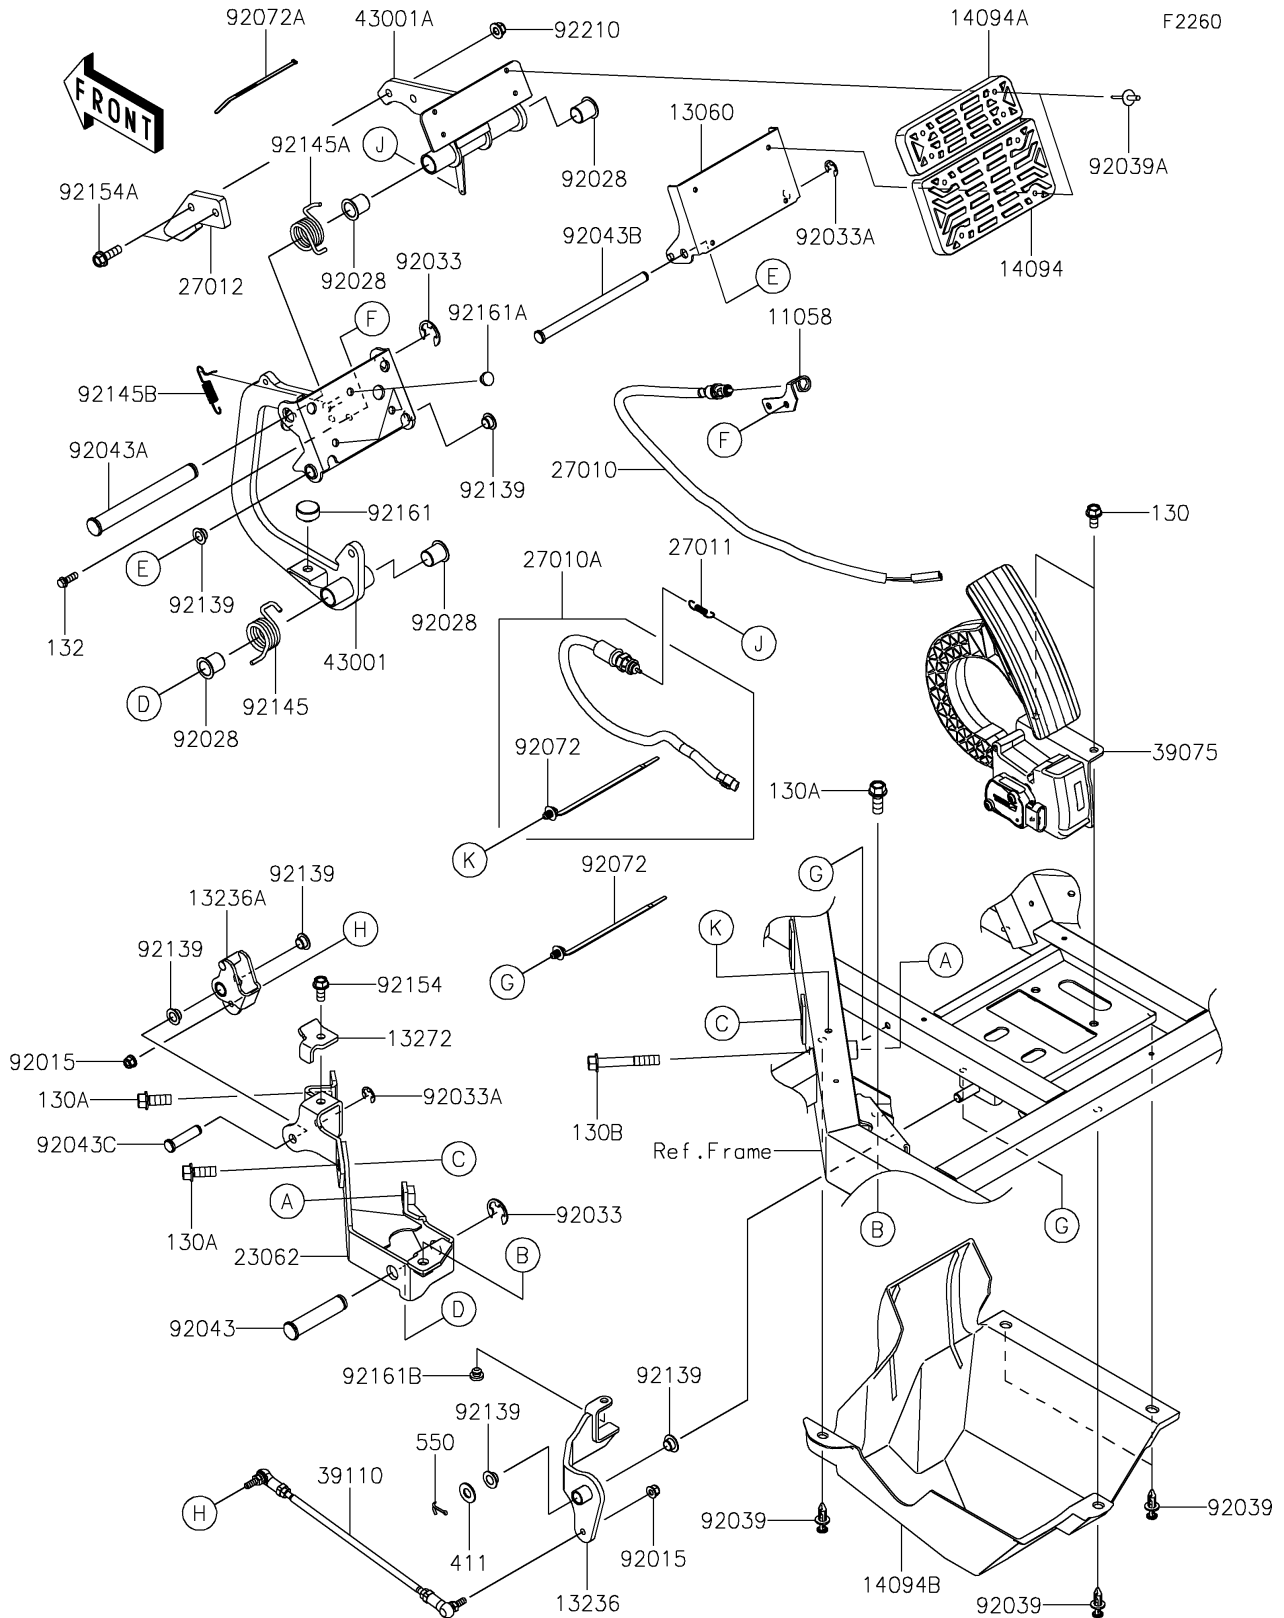

2025 NAV® 4e LIMITED PARTS DIAGRAM

Brake Pedal/Throttle Lever

2025 NAV® 4e LIMITED PARTS LIST

Brake Pedal/Throttle Lever

ITEM NAME	PART NUMBER	QUANTITY
BRACKET,BRAKE SWITCH (Ref # 11058)	11058-2214	1
PEDAL,BRAKE (Ref # 13060)	13060-0033	1
LEVER-COMP,BRAKE (Ref # 13236)	13236-0871	1
LEVER-COMP,BRAKE PEDAL (Ref # 13236A)	13236-0873	1
PLATE,BRAKE PEDAL (Ref # 13272)	13272-7060	1
COVER,BRAKE PEDAL,LWR (Ref # 14094)	14094-0114	1
COVER,BRAKE PEDAL,UPP (Ref # 14094A)	14094-0115	1
COVER,ACCELERATOR (Ref # 14094B)	14094-0286	1
BRACKET-COMP,BRAKE PEDAL (Ref # 23062)	23062-1564	1
SWITCH,REVERSE (Ref # 27010)	27010-1419	1
SWITCH,PARKING BRAKE (Ref # 27010A)	27010-1538	1
SPRING,BRAKE LAMP SWITCH (Ref # 27011)	27011-006	1
HOOK (Ref # 27012)	27012-0933	1
LEVER-THROTTLE (Ref # 39075)	39075-0042	1
ROD-ASSY-TIE (Ref # 39110)	39110-0318	1
LEVER-BRAKE (Ref # 43001)	43001-0796	1
LEVER-BRAKE,PARKING (Ref # 43001A)	43001-0797	1
NUT,LOCK,FLANGED,6MM (Ref # 92015)	92015-1339	2
BUSHING (Ref # 92028)	92028-1571	4
RING-SNAP (Ref # 92033)	92033-0860	2
RING-SNAP (Ref # 92033A)	92033-0861	2
RIVET (Ref # 92039)	92039-0776	4
RIVET (Ref # 92039A)	92039-0875	8
PIN (Ref # 92043)	92043-1823	1
PIN (Ref # 92043A)	92043-1824	1
PIN (Ref # 92043B)	92043-1825	1
PIN (Ref # 92043C)	92043-1826	1
BAND,OS170-FT7(BLACK) (Ref # 92072)	92072-1414	3
BAND,L=292.1 (Ref # 92072A)	92072-3509	1