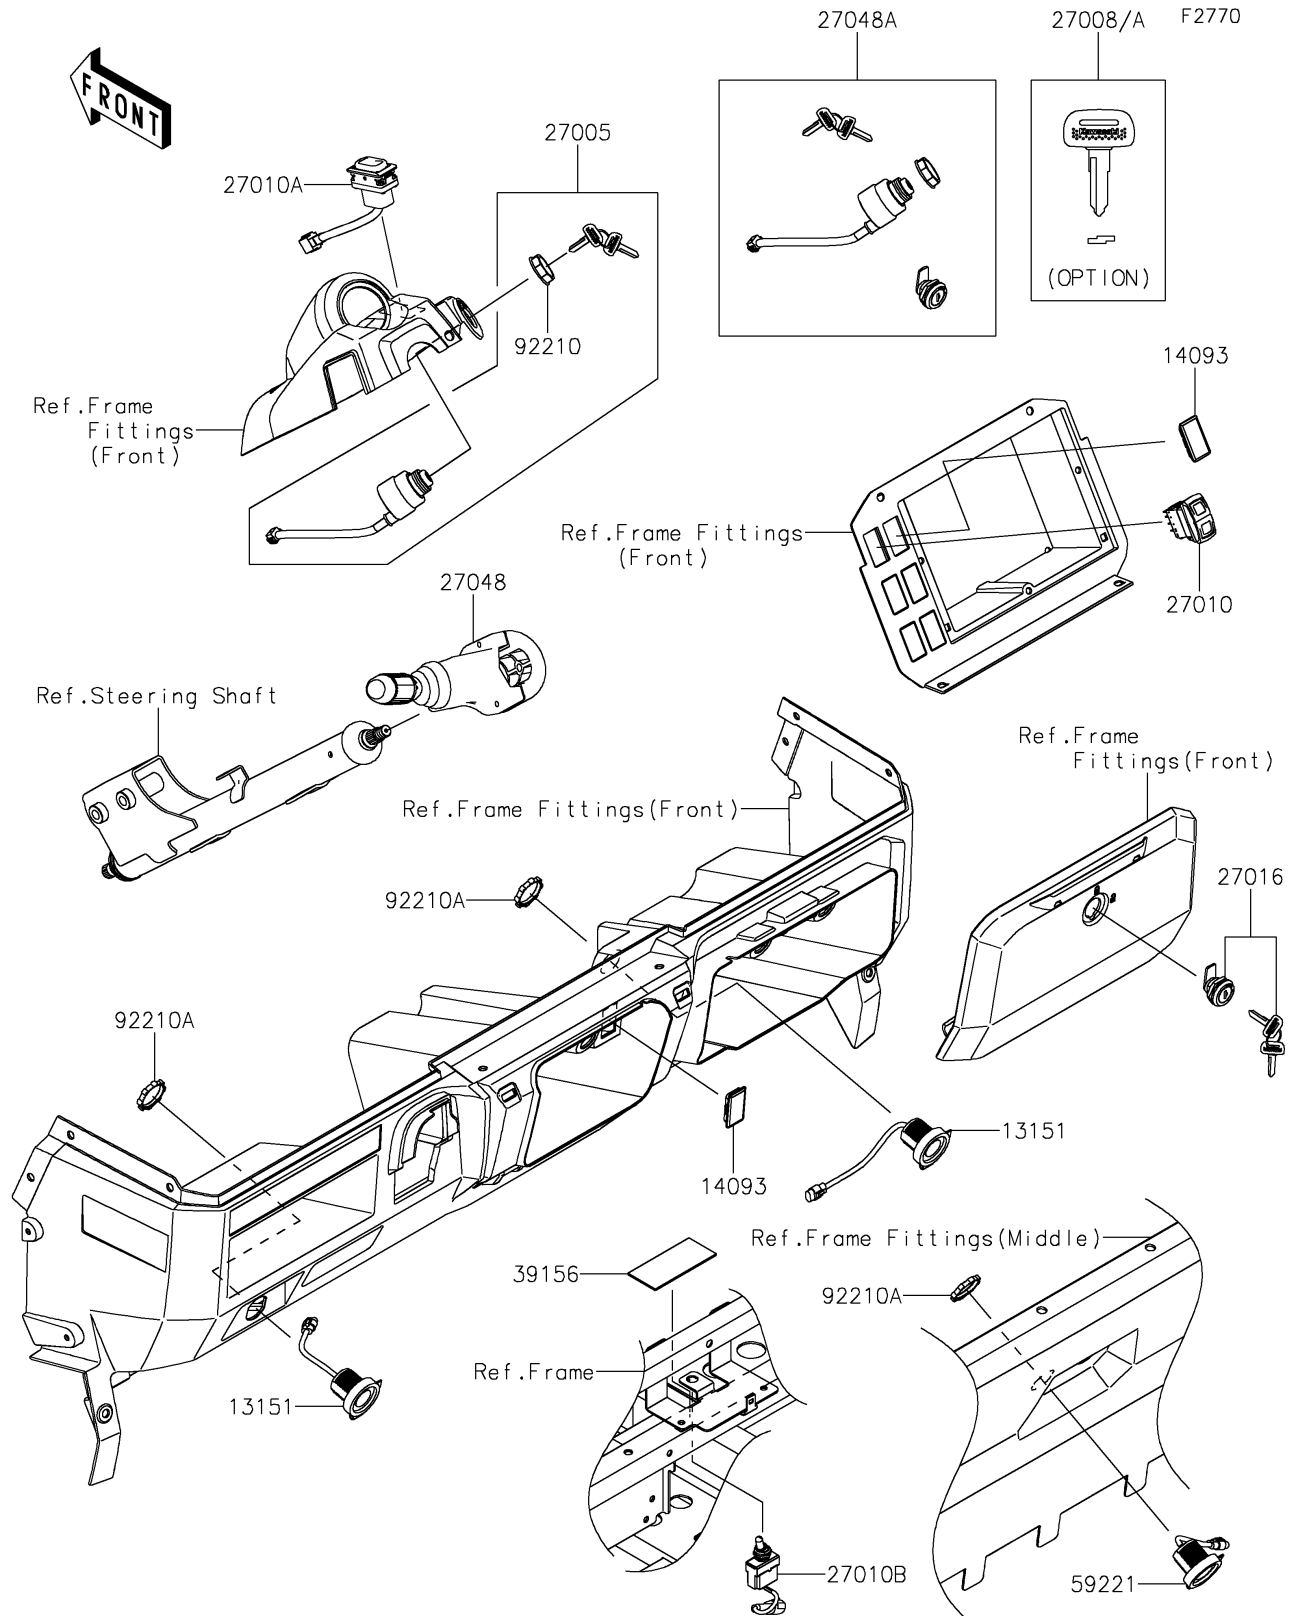

2025 NAV® 4e PARTS DIAGRAM

Ignition Switch

2025 NAV® 4e PARTS LIST

Ignition Switch

ITEM NAME	PART NUMBER	QUANTITY
SWITCH-COMP,USB (Ref # 13151)	13151-0619	2
COVER,SWITCH (Ref # 14093)	14093-1202	2
SWITCH-ASSY-IGNITION (Ref # 27005)	27005-0669	1
KEY-LOCK,BLANK,TYPE A (Ref # 27008)	27008-0656	1
KEY-LOCK,BLANK,TYPE B (Ref # 27008A)	27008-0657	1
SWITCH,HEAD LIGHT (Ref # 27010)	27010-0903	1
SWITCH,DIRECTION (Ref # 27010A)	27010-0998	1
SWITCH,RUN/TOW (Ref # 27010B)	27010-1000	1
LOCK-ASSY,STORAGE (Ref # 27016)	27016-5439	1
SWITCH-ASSY,LAMP-SIGNAL/HORN (Ref # 27048)	27048-0065	1
SWITCH-ASSY (Ref # 27048A)	27048-5343	1
PAD,40X90X2 (Ref # 39156)	39156-2339	1
CONNECTOR-CORD,USB (Ref # 59221)	59221-0049	1
NUT,IGNITION SWITCH (Ref # 92210)	92210-1264	1
NUT (Ref # 92210A)	92210-1934	3