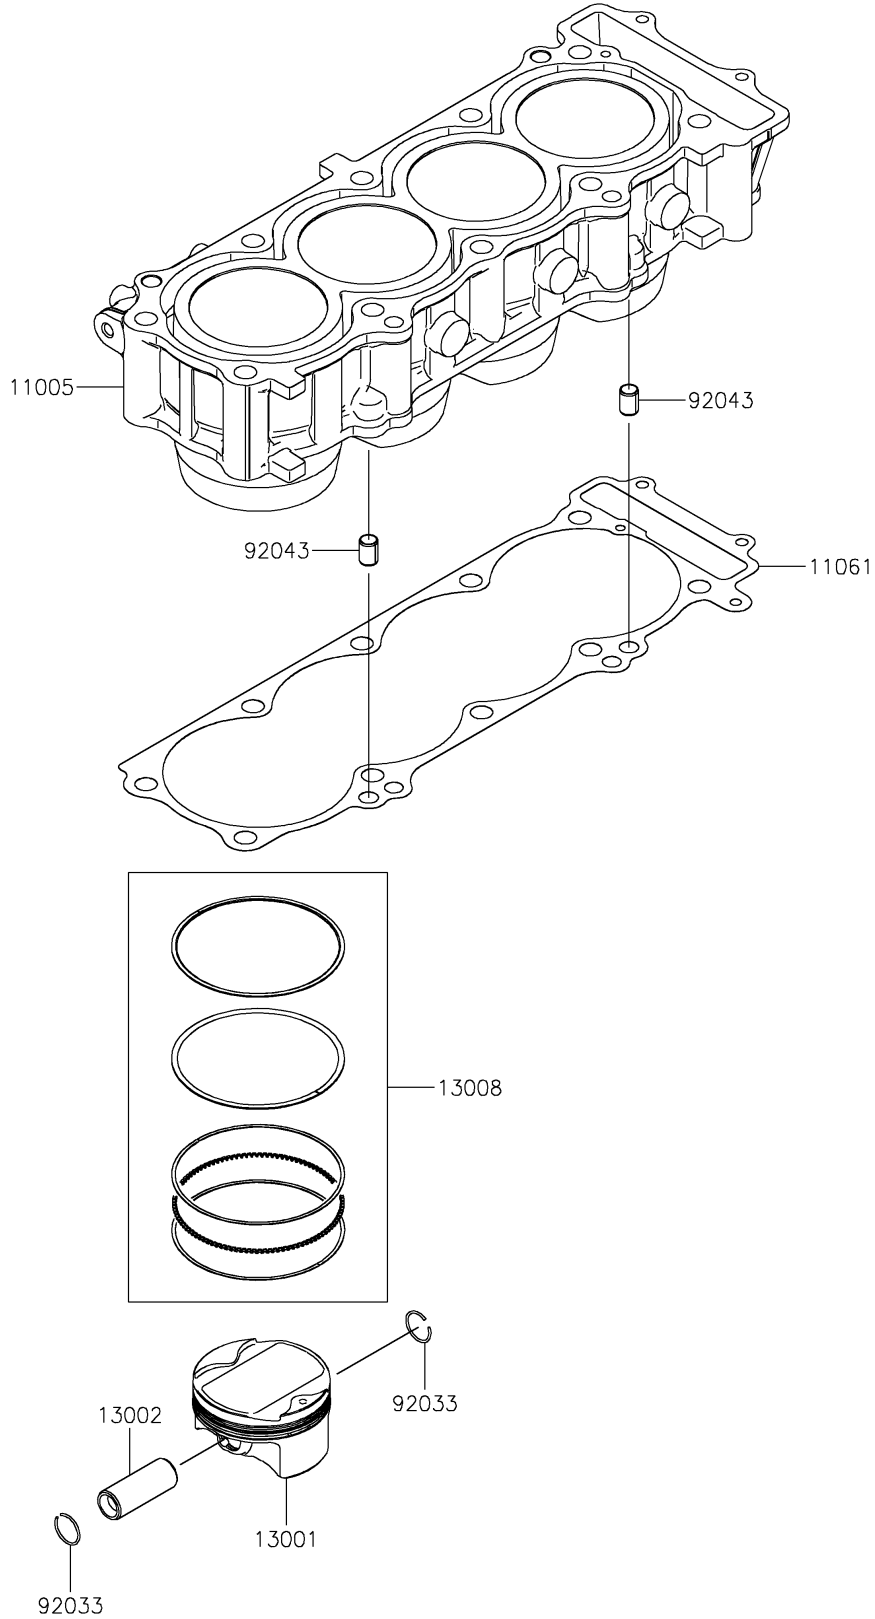

# 2025 RIDGE® XR CREW LIMITED HVAC PARTS DIAGRAM

Cylinder/Piston(s)

E1120

## 2025 RIDGE® XR CREW LIMITED HVAC PARTS LIST

Cylinder/Piston(s)

ITEM NAME	PART NUMBER	QUANTITY
CYLINDER-ENGINE (Ref # 11005)	11005-0733	1
GASKET,CYLINDER BASE (Ref # 11061)	11061-1482	1
PISTON-ENGINE (Ref # 13001)	13001-0843	4
PIN-PISTON (Ref # 13002)	13002-0733	4
RING-SET-PISTON (Ref # 13008)	13008-0571	4
RING-SNAP (Ref # 92033)	92033-1054	8
PIN,8.2X10X14 (Ref # 92043)	92043-1264	2