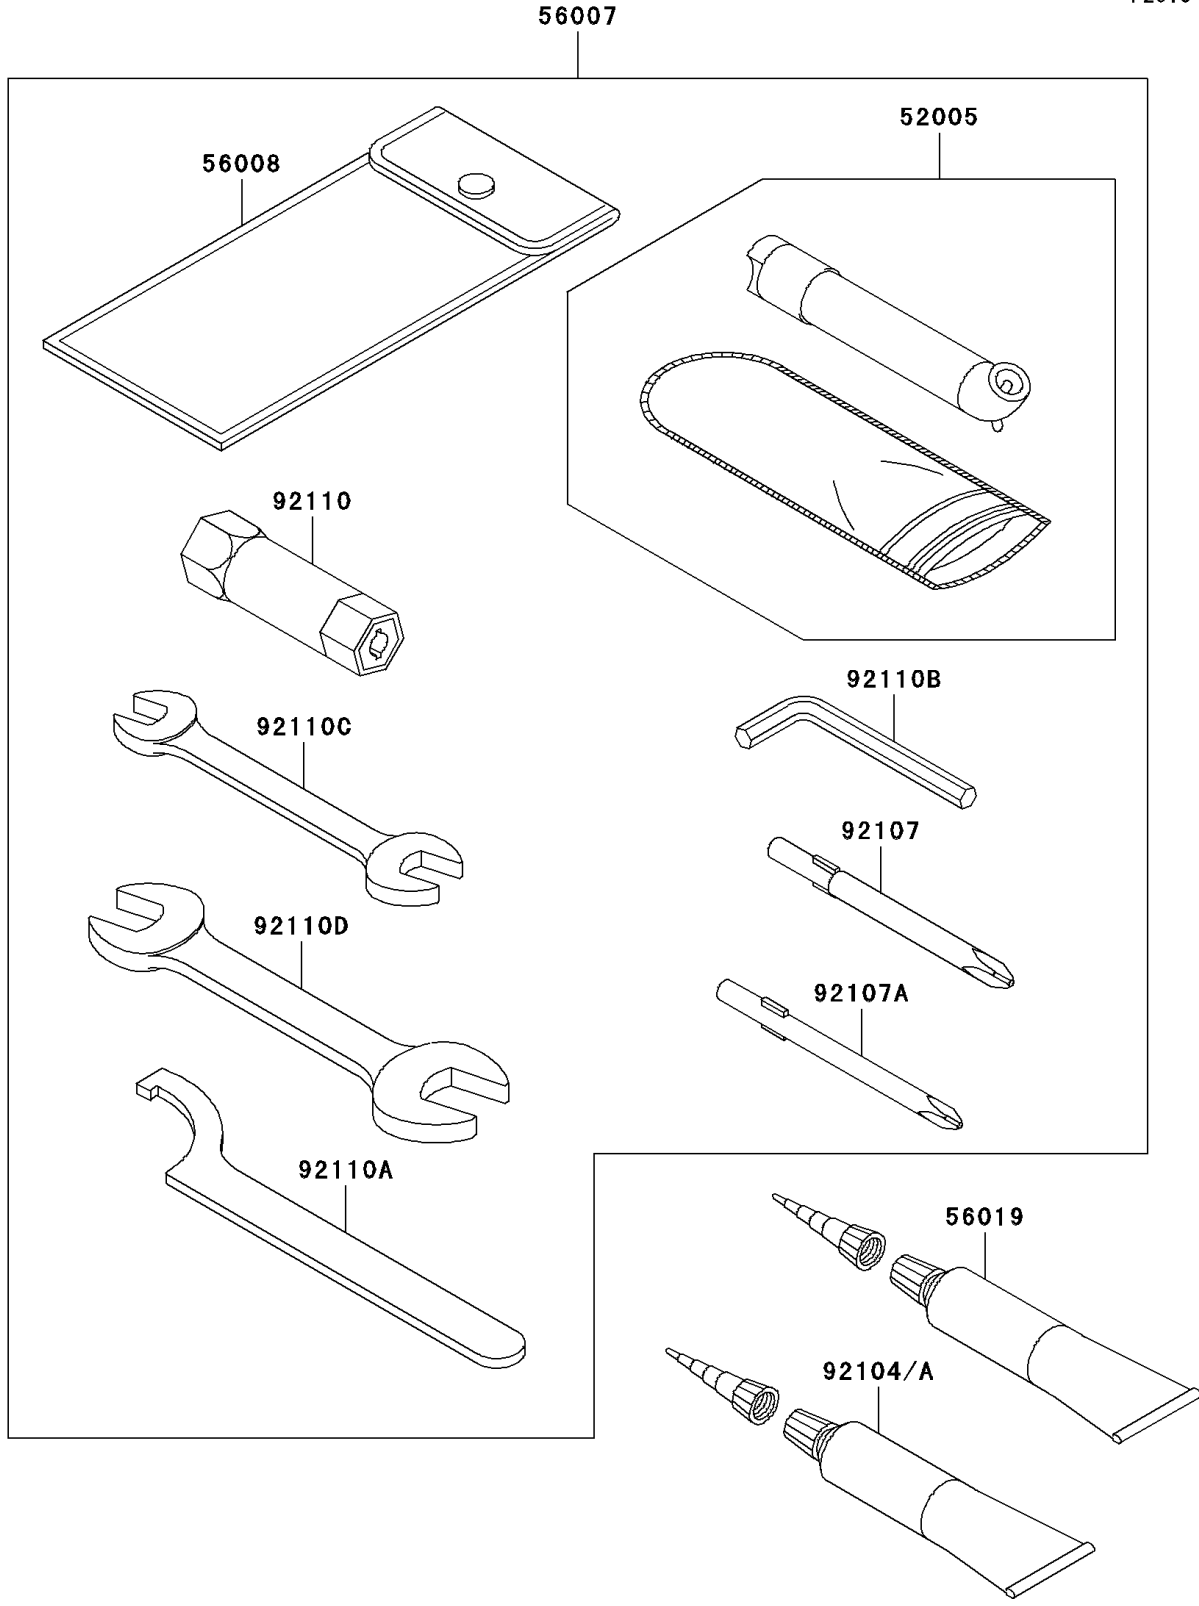

2007 Brute Force 650 4x4i PARTS DIAGRAM

Owner's Tools

F2810

2007 Brute Force 650 4x4i PARTS LIST

Owner's Tools

ITEM NAME	PART NUMBER	QUANTITY
GAUGE,AIR (Ref # 52005)	52005-1082	1
TOOL-KIT (Ref # 56007)	56007-0014	1
BAG,TOOL (Ref # 56008)	56008-1007	1
GASKET-LIQUID,TB1211,WHITE (Ref # 56019)	56019-120	1
GASKET-LIQUID,TB1211F,CLEAR (Ref # 92104)	92104-0004	1
GASKET-LIQUID,TB1216,GRAY (Ref # 92104A)	92104-1063	1
TOOL-DRIVER,#3PHILLIPS (Ref # 92107)	92107-005	1
TOOL-DRIVER,#2PHILLIPS (Ref # 92107A)	92107-1053	1
TOOL-WRENCH,BOX,16MM (Ref # 92110)	92110-1116	1
TOOL-WRENCH,HOOK (Ref # 92110A)	92110-1129	1
TOOL-WRENCH,ALLEN,3MM (Ref # 92110B)	92110-1140	1
TOOL-WRENCH,OPEN END,10X12 (Ref # 92110C)	92110-1152	1
TOOL-WRENCH,OPEN END,14X17 (Ref # 92110D)	92110-1153	1