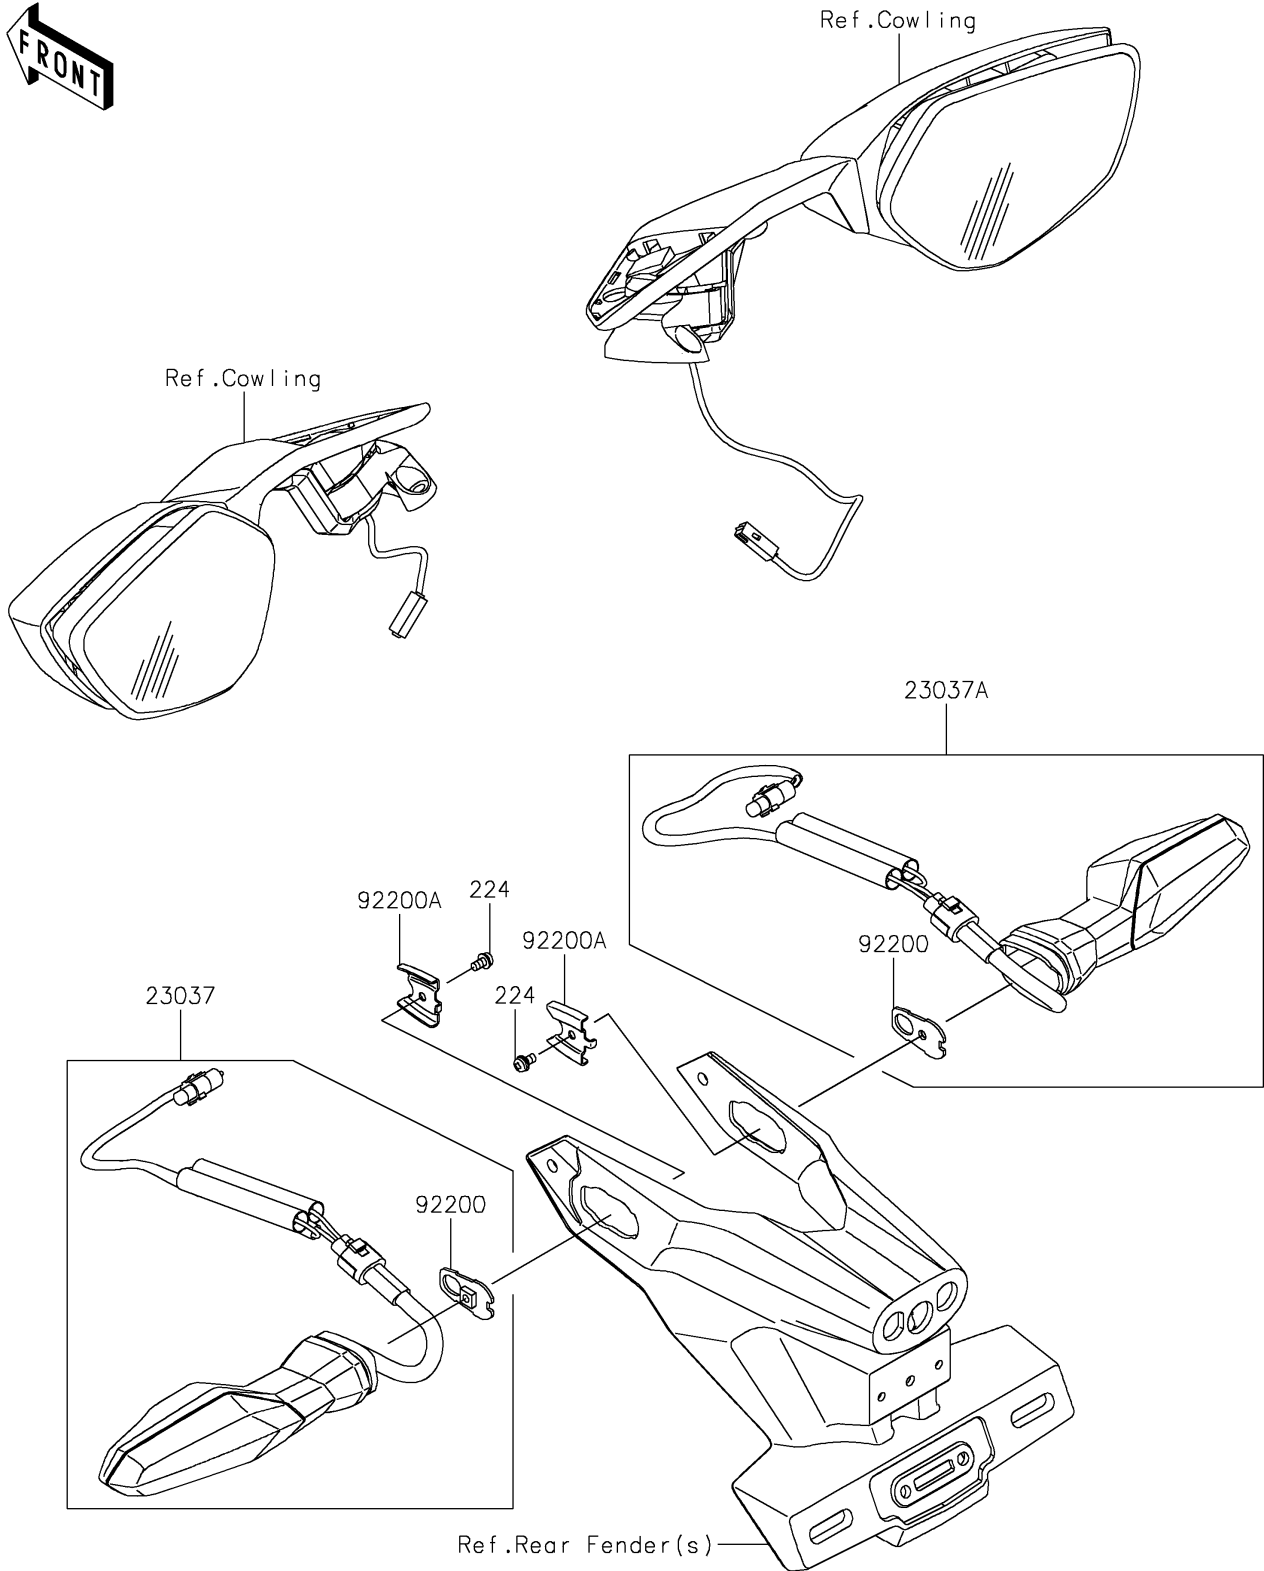

2025 NINJA H2® ABS PARTS DIAGRAM

Turn Signals

F2730

2025 NINJA H2® ABS PARTS LIST

Turn Signals

ITEM NAME	PART NUMBER	QUANTITY
LAMP-ASSY-SIGNAL,LED,RR,LH (Ref # 23037)	23037-0324	1
LAMP-ASSY-SIGNAL,LED,RR,RH (Ref # 23037A)	23037-0325	1
WASHER,NUT 4MM (Ref # 92200)	92200-0854	2
WASHER (Ref # 92200A)	92200-0855	2
SCREW-PAN-WP-CROS,4X8 (Ref # 224)	224AB0408	2