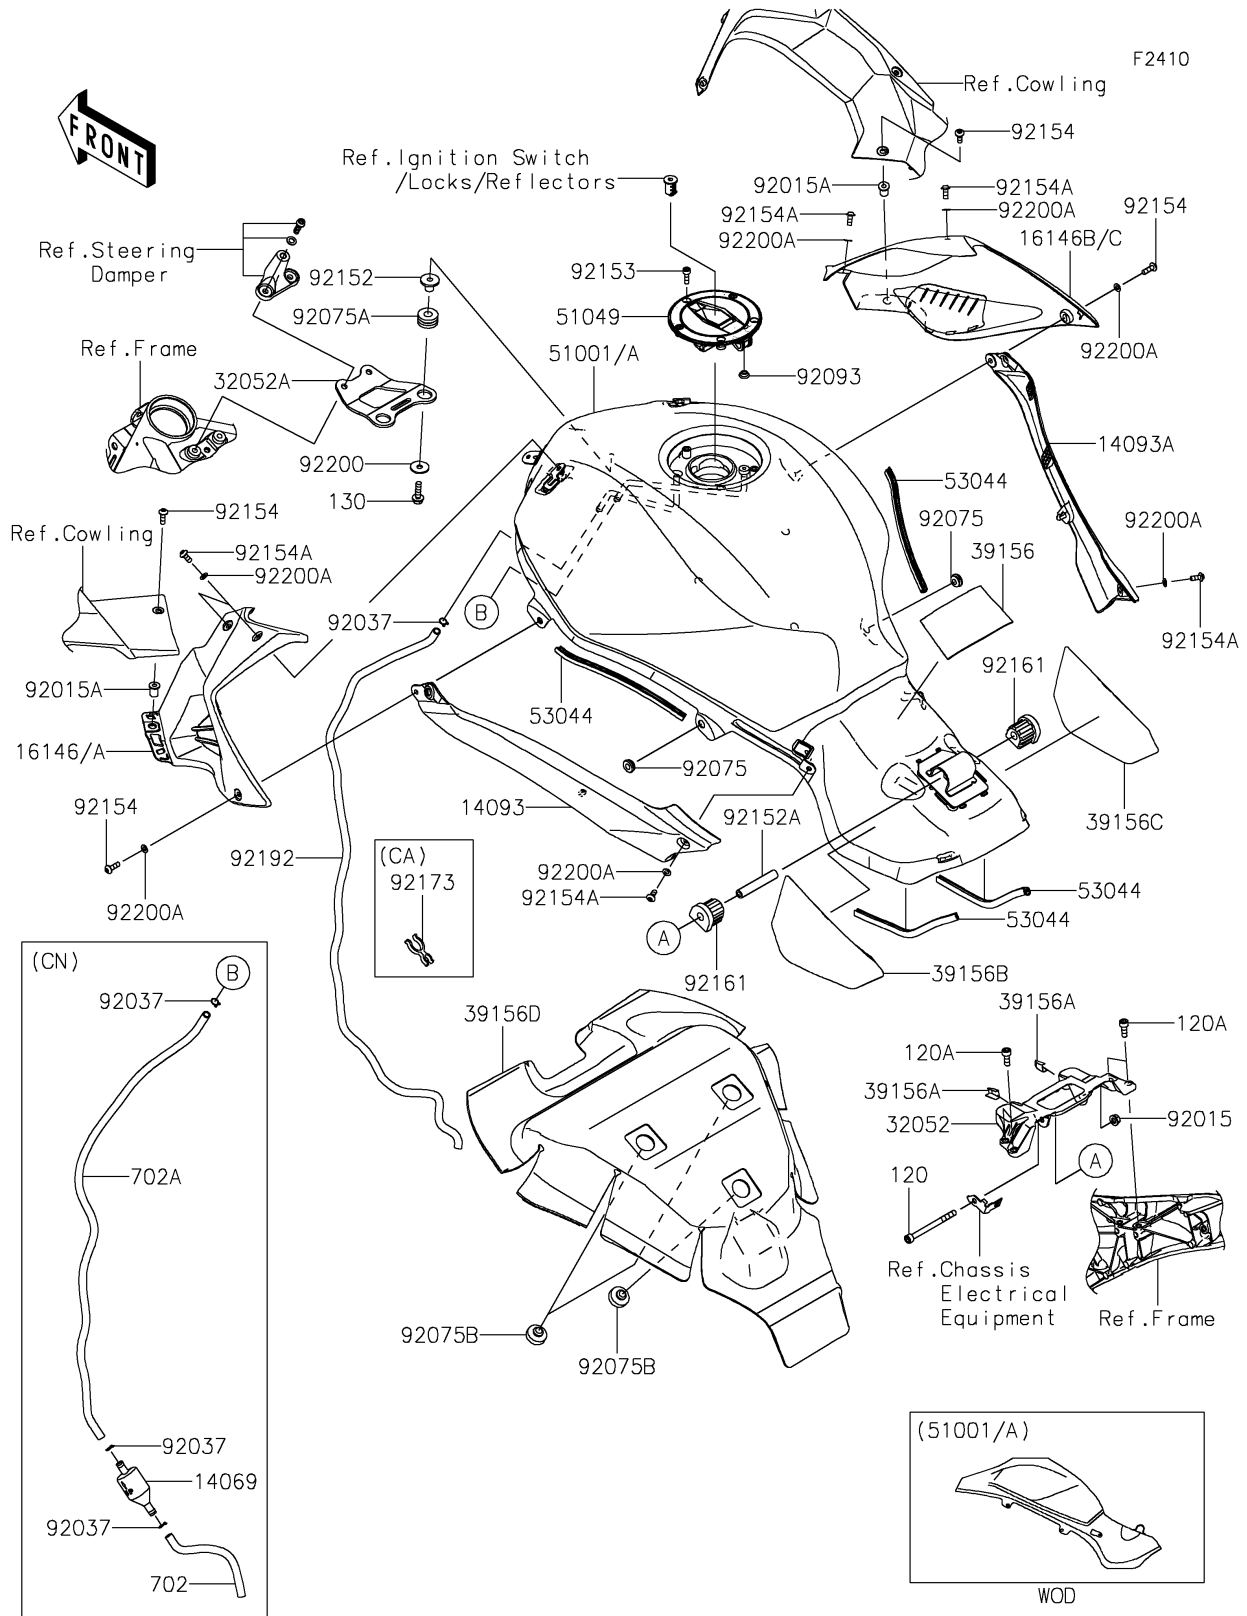

2025 NINJA H2® ABS PARTS DIAGRAM

Fuel Tank

2025 NINJA H2® ABS PARTS LIST

Fuel Tank

ITEM NAME	PART NUMBER	QUANTITY
BREATHER,TANK (Ref # 14069)	14069-0008	1
COVER,KNEE GRIP,LH (Ref # 14093)	14093-0180	1
COVER,KNEE GRIP,RH (Ref # 14093A)	14093-0181	1
COVER-ASSY,TANK,LH,M.C.S.BLACK (Ref # 16146)	16146-0780-53X	1
COVER-ASSY,TANK,RH,M.C.S.BLACK (Ref # 16146B)	16146-0781-53X	1
BRACKET-TANK,RR (Ref # 32052)	32052-0763	1
BRACKET-TANK,FR (Ref # 32052A)	32052-0764	1
PAD,RR FRM (Ref # 39156)	39156-1778	1
PAD,15X20X0.2 (Ref # 39156A)	39156-1784	2
PAD,FUEL TANK,LH (Ref # 39156B)	39156-1942	1
PAD,FUEL TANK,RH (Ref # 39156C)	39156-1943	1
PAD,FUEL TANK (Ref # 39156D)	39156-2940	1
TANK-COMP-FUEL,M.C.S.BLACK (Ref # 51001)	51001-0913-53X	1
CAP-TANK,FUEL (Ref # 51049)	51049-0758	1
TRIM,FUEL TANK (Ref # 53044)	53044-0582	4
NUT,FLANGED,6MM (Ref # 92015)	92015-1367	1
NUT,WELL,5MM (Ref # 92015A)	92015-1757	2
CLAMP,TUBE (Ref # 92037)	92037-010	1
DAMPER,6X16X7 (Ref # 92075)	92075-1011	2
DAMPER,10X24X12 (Ref # 92075A)	92075-1690	2
DAMPER,9X24X14 (Ref # 92075B)	92075-281	3
SEAL,FUEL TANK CAP (Ref # 92093)	92093-1030	1
COLLAR,6.3X10X14.5 (Ref # 92152)	92152-0091	2
COLLAR,6X10X60.2 (Ref # 92152A)	92152-1964	1
BOLT,SOCKET,5X16 (Ref # 92153)	92153-1616	3
BOLT,SOCKET,5X16 (Ref # 92154)	92154-1560	4
BOLT,SOCKET,5X12 (Ref # 92154A)	92154-1561	6
DAMPER,FUEL TANK (Ref # 92161)	92161-1737	2
CLAMP,DRAIN TUBE (Ref # 92173)	92173-1391	1

2025 NINJA H2® ABS PARTS LIST

Fuel Tank

ITEM NAME	PART NUMBER	QUANTITY
TUBE,DRAIN,6X9X808 (Ref # 92192)	92192-1669	1
WASHER,6.5X22X1.6 (Ref # 92200)	92200-1087	2
WASHER,5.2X10X1.0 (Ref # 92200A)	92200-1820	8
BOLT-SOCKET,6X75 (Ref # 120)	120CA0675	1
BOLT-SOCKET,6X16 (Ref # 120A)	120CB0616	4
BOLT-FLANGED,6X22 (Ref # 130)	130CA0622	2
TUBE-RUBBER,6X9X140 (Ref # 702)	702A06140	1
TUBE-RUBBER,6X9X630 (Ref # 702A)	702A06630	1
CLAMP,TUBE (Ref # 92037)	92037-010	4