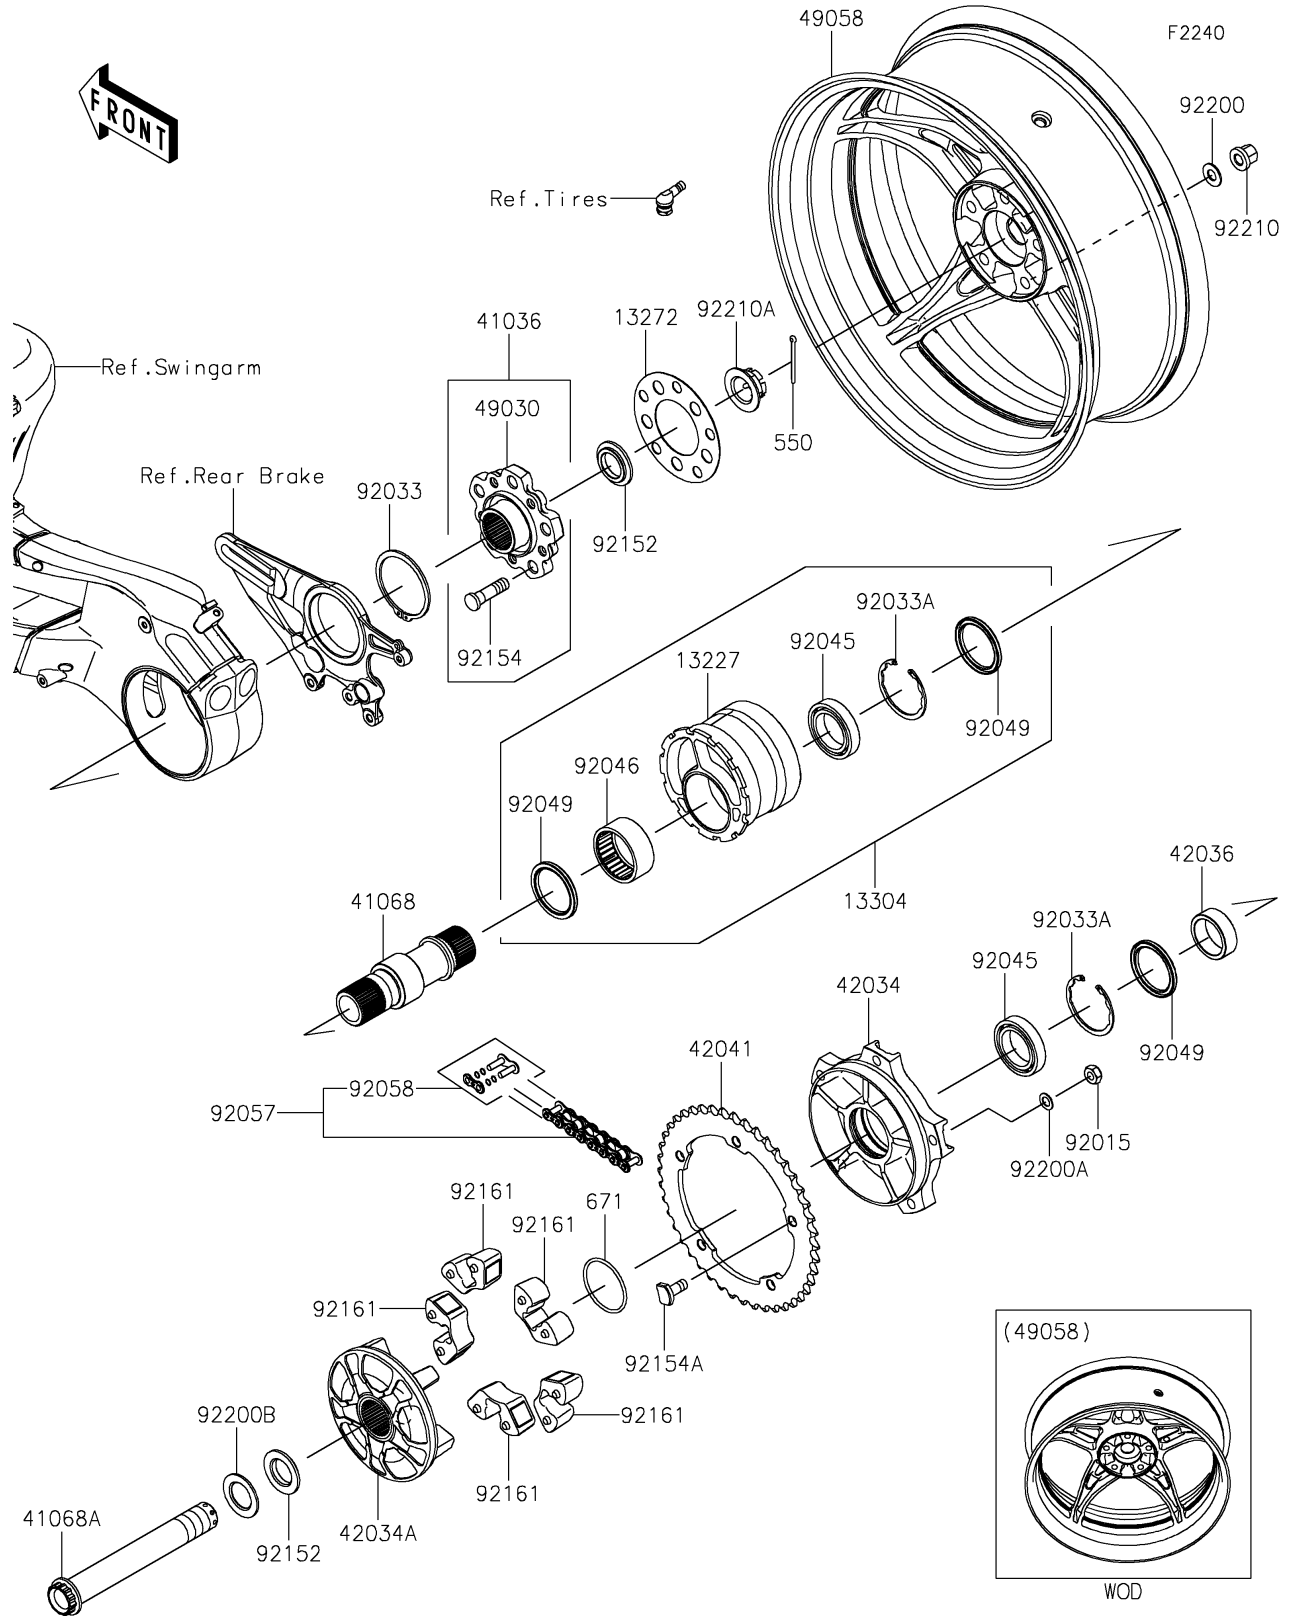

2025 NINJA H2® ABS PARTS DIAGRAM

Rear Wheel/Chain

2025 NINJA H2® ABS PARTS LIST

Rear Wheel/Chain

ITEM NAME	PART NUMBER	QUANTITY
HOUSING,RR (Ref # 13227)	13227-0034	1
PLATE (Ref # 13272)	13272-1861	1
HOUSING-ASSY,RR (Ref # 13304)	13304-5002	1
HUB-ASSY,RR (Ref # 41036)	41036-0679	1
AXLE,RR (Ref # 41068)	41068-0637	1
AXLE,28X202.6 (Ref # 41068A)	41068-0649	1
COUPLING,F.W.M.GRAY (Ref # 42034)	42034-0744-46T	1
COUPLING,INSERT,F.W.M.GRAY (Ref # 42034A)	42034-0752-53D	1
SLEEVE,40X50X16.4 (Ref # 42036)	42036-0779	1
SPROCKET-HUB,44T (Ref # 42041)	42041-0152	1
HUB,RR (Ref # 49030)	49030-0050	1
WHEEL,RR,F.BLACK (Ref # 49058)	49058-0670-51H	1
NUT,LOCK,10MM,BLACK (Ref # 92015)	92015-1189	5
RING-SNAP (Ref # 92033)	92033-0760	1
RING-SNAP,62MM (Ref # 92033A)	92033-1044	2
BEARING-BALL,40X60X12 (Ref # 92045)	92045-0802	2
BEARING-NEEDLE,50X62X25 (Ref # 92046)	92046-0617	1
SEAL-OIL,50X62X5 (Ref # 92049)	92049-0872	3
CHAIN,DRIVE,EK525RMXZ/3DX118L (Ref # 92057)	92057-0644	1
JOINT-CHAIN (Ref # 92058)	92058-0036	1
COLLAR,28X48X7.2 (Ref # 92152)	92152-2504	2
BOLT,HUB,12X45 (Ref # 92154)	92154-1546	5
BOLT,SPROCKET,10X24.3 (Ref # 92154A)	92154-2300	5
DAMPER,SHOCK,RR HUB (Ref # 92161)	92161-1286	5
WASHER,12.1X25X1.6 (Ref # 92200)	92200-0455	5
WASHER,10.2X18X1 (Ref # 92200A)	92200-1770	5
WASHER,28.5X48X2.3 (Ref # 92200B)	92200-2277	1
NUT,12MM (Ref # 92210)	92210-0931	5
NUT,28MM (Ref # 92210A)	92210-1654	1

2025 NINJA H2® ABS PARTS LIST

Rear Wheel/Chain

ITEM NAME	PART NUMBER	QUANTITY
PIN-COTTER,4.0X45 (Ref # 550)	550AA4045	1
O RING,55MM (Ref # 671)	671B2555	1