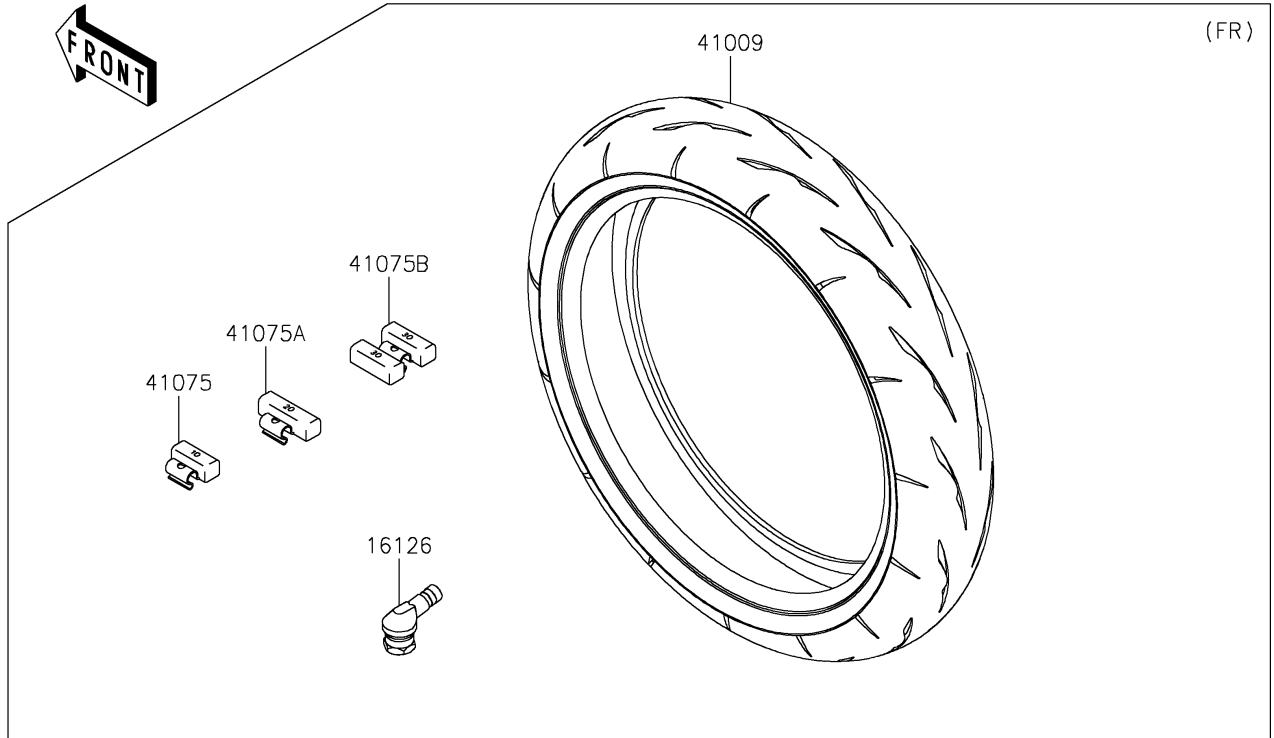

2025 NINJA H2® ABS PARTS DIAGRAM

Tires

F2210

2025 NINJA H2® ABS PARTS LIST

Tires

ITEM NAME	PART NUMBER	QUANTITY
VALVE (Ref # 16126)	16126-0735	2
TIRE,FR,120/70ZR17(58W),RS11F (Ref # 41009)	41009-0811	1
TIRE,RR,200/55ZR17(78W),RS11R (Ref # 41009A)	41009-0812	1
BALANCER-WHEEL,10G,SILVER (Ref # 41075)	41075-0007	AR
BALANCER-WHEEL,20G,SILVER (Ref # 41075A)	41075-0008	AR
BALANCER-WHEEL,30G,SILVER (Ref # 41075B)	41075-0017	AR