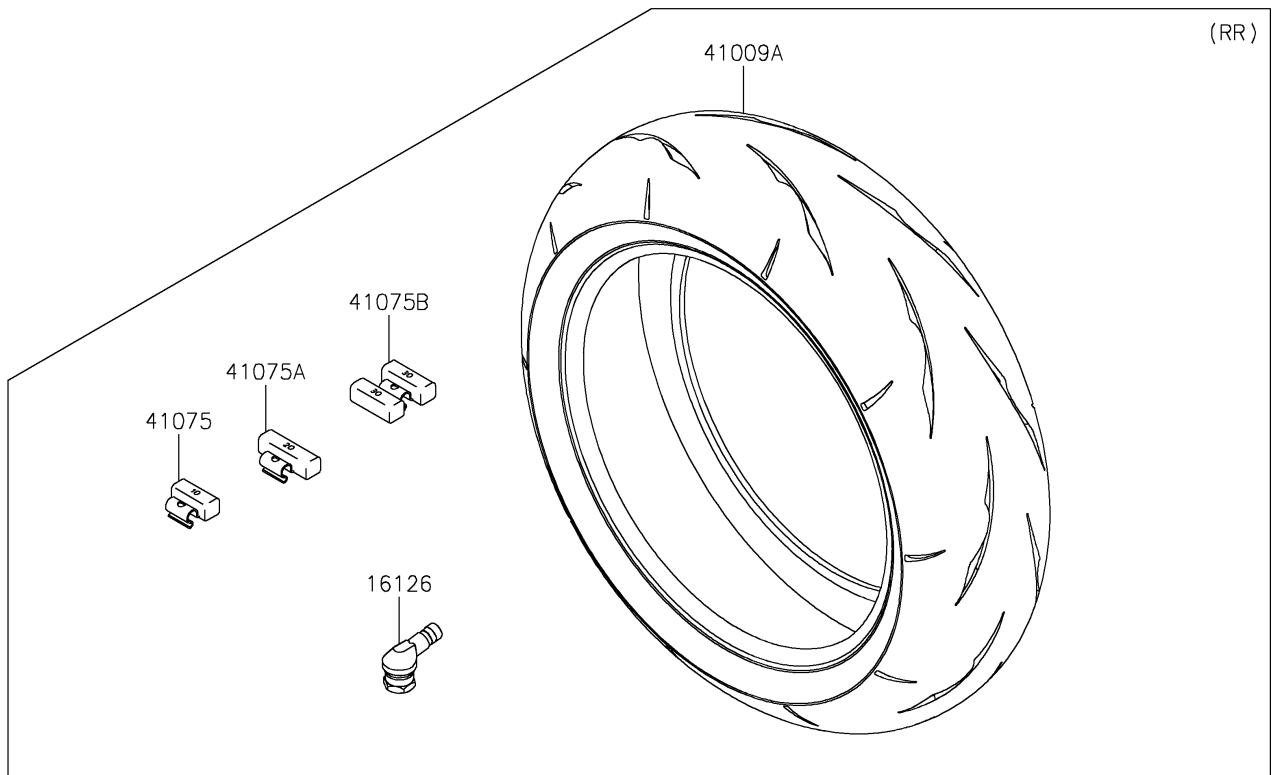

2025 NINJA H2® ABS PARTS DIAGRAM

Tires

F2210

2025 NINJA H2® ABS PARTS LIST

Tires

ITEM NAME	PART NUMBER	QUANTITY
VALVE (Ref # 16126)	16126-0735	2
TIRE,FR,120/70ZR17(58W),RS11F (Ref # 41009)	41009-0811	1
TIRE,RR,200/55ZR17(78W),RS11R (Ref # 41009A)	41009-0812	1
BALANCER-WHEEL,10G,SILVER (Ref # 41075)	41075-0007	AR
BALANCER-WHEEL,20G,SILVER (Ref # 41075A)	41075-0008	AR
BALANCER-WHEEL,30G,SILVER (Ref # 41075B)	41075-0017	AR