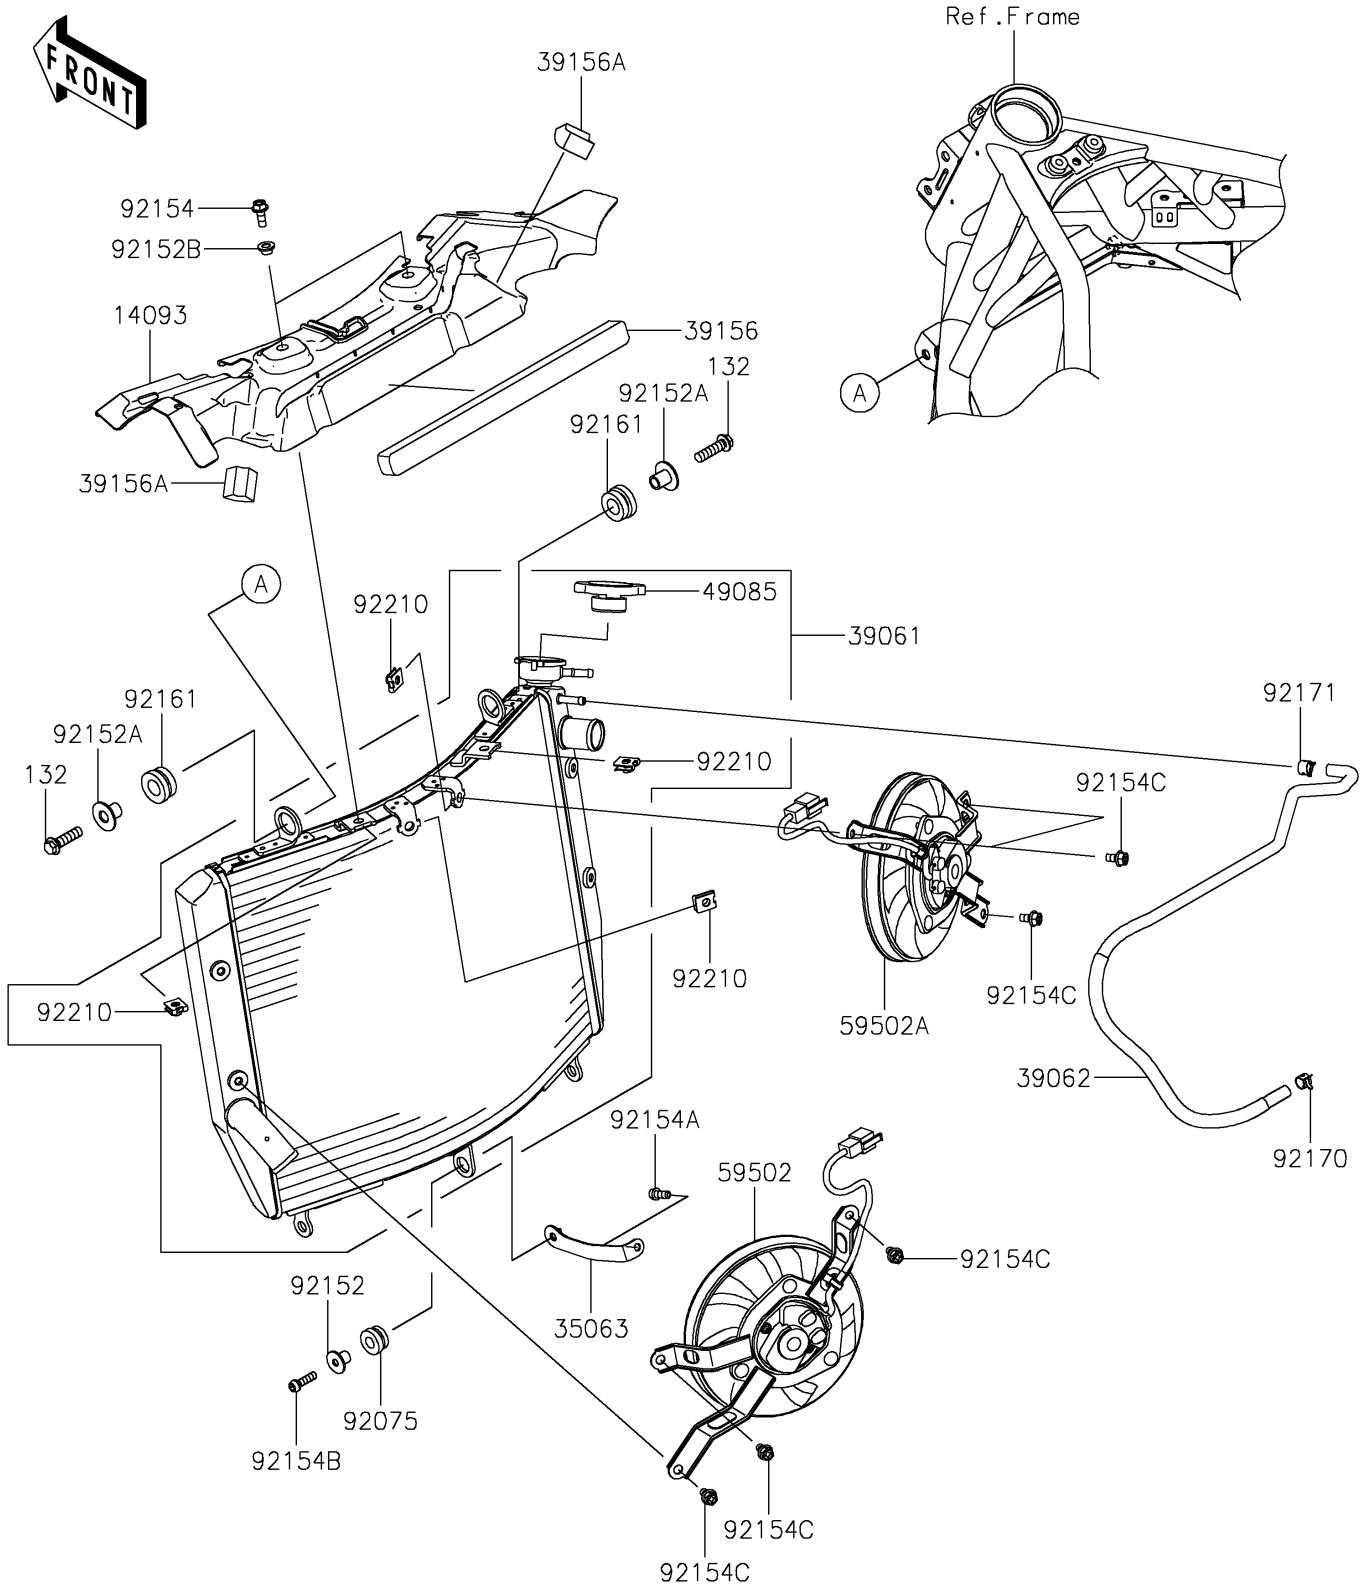

2025 NINJA H2® ABS PARTS DIAGRAM

Radiator

E3032

2025 NINJA H2® ABS PARTS LIST

Radiator

ITEM NAME	PART NUMBER	QUANTITY
COVER,HEAT (Ref # 14093)	14093-0158	1
STAY,RADIATOR (Ref # 35063)	35063-0997	1
RADIATOR-ASSY (Ref # 39061)	39061-0698	1
HOSE-COOLING,AIR BLEED (Ref # 39062)	39062-0688	1
PAD,20X285X15 (Ref # 39156)	39156-1840	1
PAD,27X27X15 (Ref # 39156A)	39156-1841	2
CAP-ASSY-PRESSURE (Ref # 49085)	49085-0006	1
FAN-ASSY (Ref # 59502)	59502-0601	1
FAN-ASSY (Ref # 59502A)	59502-0602	1
DAMPER,RUBBER (Ref # 92075)	92075-1123	1
COLLAR,6.5X10X13.1 (Ref # 92152)	92152-0332	1
COLLAR (Ref # 92152A)	92152-0439	2
COLLAR (Ref # 92152B)	92152-2111	2
BOLT,FLANGED,6X16 (Ref # 92154)	92154-0887	2
BOLT,SOCKET,6X16 (Ref # 92154A)	92154-1454	1
BOLT,SOCKET,6X22 (Ref # 92154B)	92154-1456	1
BOLT (Ref # 92154C)	92154-1648	6
DAMPER (Ref # 92161)	92161-0304	2
CLAMP (Ref # 92170)	92170-1493	1
CLAMP (Ref # 92171)	92171-0719	1
NUT (Ref # 92210)	92210-1323	4
BOLT-FLANGED-SMALL,8X30 (Ref # 132)	132BC0830	2