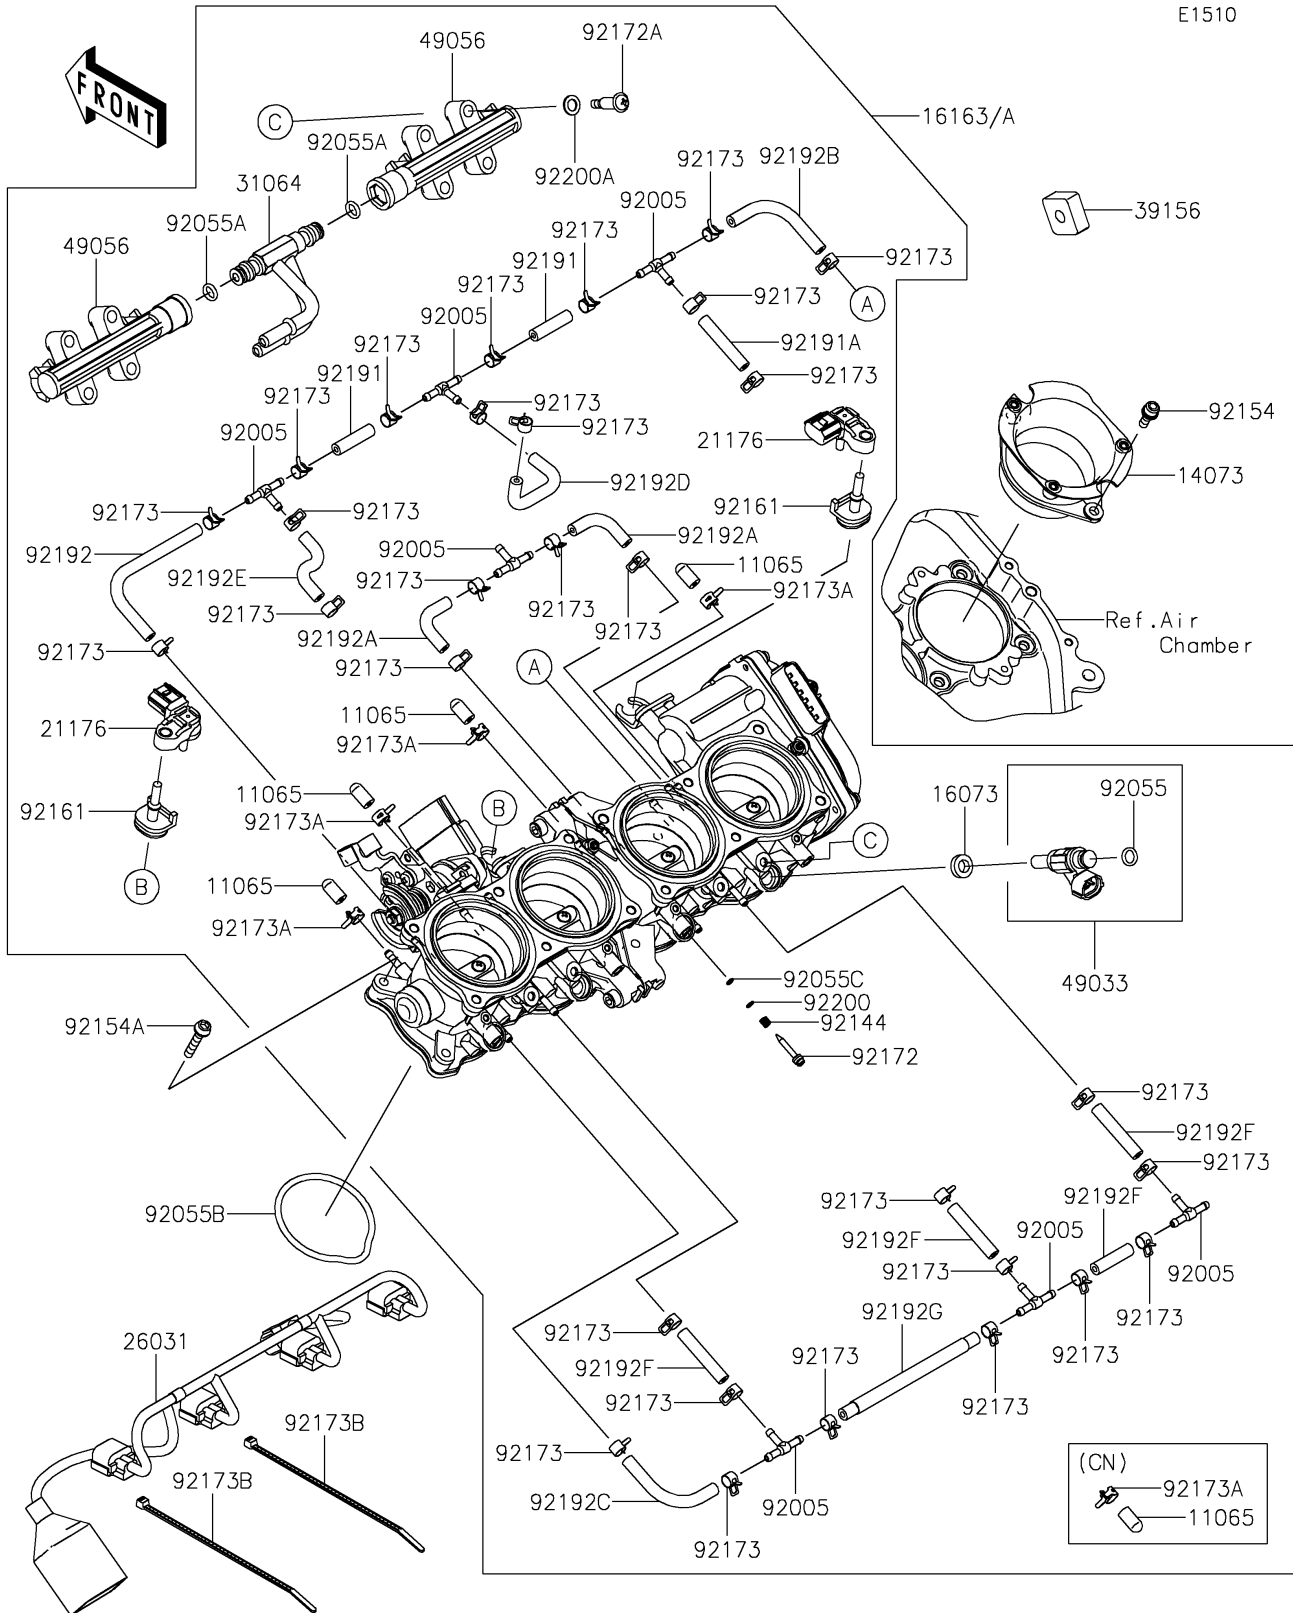

## 2025 NINJA H2<sup>®</sup> ABS PARTS DIAGRAM

Throttle

E1510

## 2025 NINJA H2® ABS PARTS LIST

### Throttle

ITEM NAME	PART NUMBER	QUANTITY
CAP (Ref # 11065)	11065-0904	4
DUCT,AIR FANNEL (Ref # 14073)	14073-0804	4
INSULATOR (Ref # 16073)	16073-0825	4
THROTTLE-ASSY (Ref # 16163)	16163-0980	1
THROTTLE-ASSY (Ref # 16163A)	16163-0989	1
SENSOR,BOOST (Ref # 21176)	21176-3777	2
HARNESS (Ref # 26031)	26031-1782	1
PIPE-COMP (Ref # 31064)	31064-0674	1
PAD (Ref # 39156)	39156-2822	1
NOZZLE-INJECTION (Ref # 49033)	49033-0564	4
PIPE-INJECTION (Ref # 49056)	49056-0037	2
FITTING (Ref # 92005)	92005-1380	7
RING-O,INJECTION NOZZLE (Ref # 92055)	92055-0124	4
RING-O (Ref # 92055A)	92055-0761	2
RING-O (Ref # 92055B)	92055-0817	4
RING-O (Ref # 92055C)	92055-0840	4
SPRING,PILOT AIR SCREW (Ref # 92144)	92144-1674	4
BOLT,SOCKET,5X16 (Ref # 92154)	92154-1568	8
BOLT,SOCKET,5X28 (Ref # 92154A)	92154-3882	7
DAMPER (Ref # 92161)	92161-0673	2
SCREW (Ref # 92172)	92172-0156	4
SCREW,PIPE INJECTION (Ref # 92172A)	92172-0828	4
CLAMP (Ref # 92173)	92173-1420	30
CLAMP (Ref # 92173A)	92173-1421	4
CLAMP (Ref # 92173B)	92173-1470	2
TUBE,3.2X7.4X30 (Ref # 92191)	92191-1550	2
TUBE,3.2X7.4X40 (Ref # 92191A)	92191-1551	1
TUBE,3.2X7.4X115 (Ref # 92192)	92192-0131	1
TUBE,3.2X7.4X45 (Ref # 92192A)	92192-1445	2

### Throttle

ITEM NAME	PART NUMBER	QUANTITY
TUBE,3.2X7.4X75 (Ref # 92192B)	92192-1446	1
TUBE,3.5X7.5X70 (Ref # 92192C)	92192-1447	1
TUBE (Ref # 92192D)	92192-1492	1
TUBE (Ref # 92192E)	92192-1493	1
TUBE,3.5X7.5X40 (Ref # 92192F)	92192-1494	4
TUBE,3.5X7.5X115 (Ref # 92192G)	92192-1495	1
WASHER,PILOT AIR SCREW (Ref # 92200)	92200-1564	4
WASHER (Ref # 92200A)	92200-3807	4
CAP (Ref # 11065)	11065-0904	8
FITTING (Ref # 92005)	92005-1380	4
CLAMP (Ref # 92173)	92173-1420	18
CLAMP (Ref # 92173A)	92173-1421	8