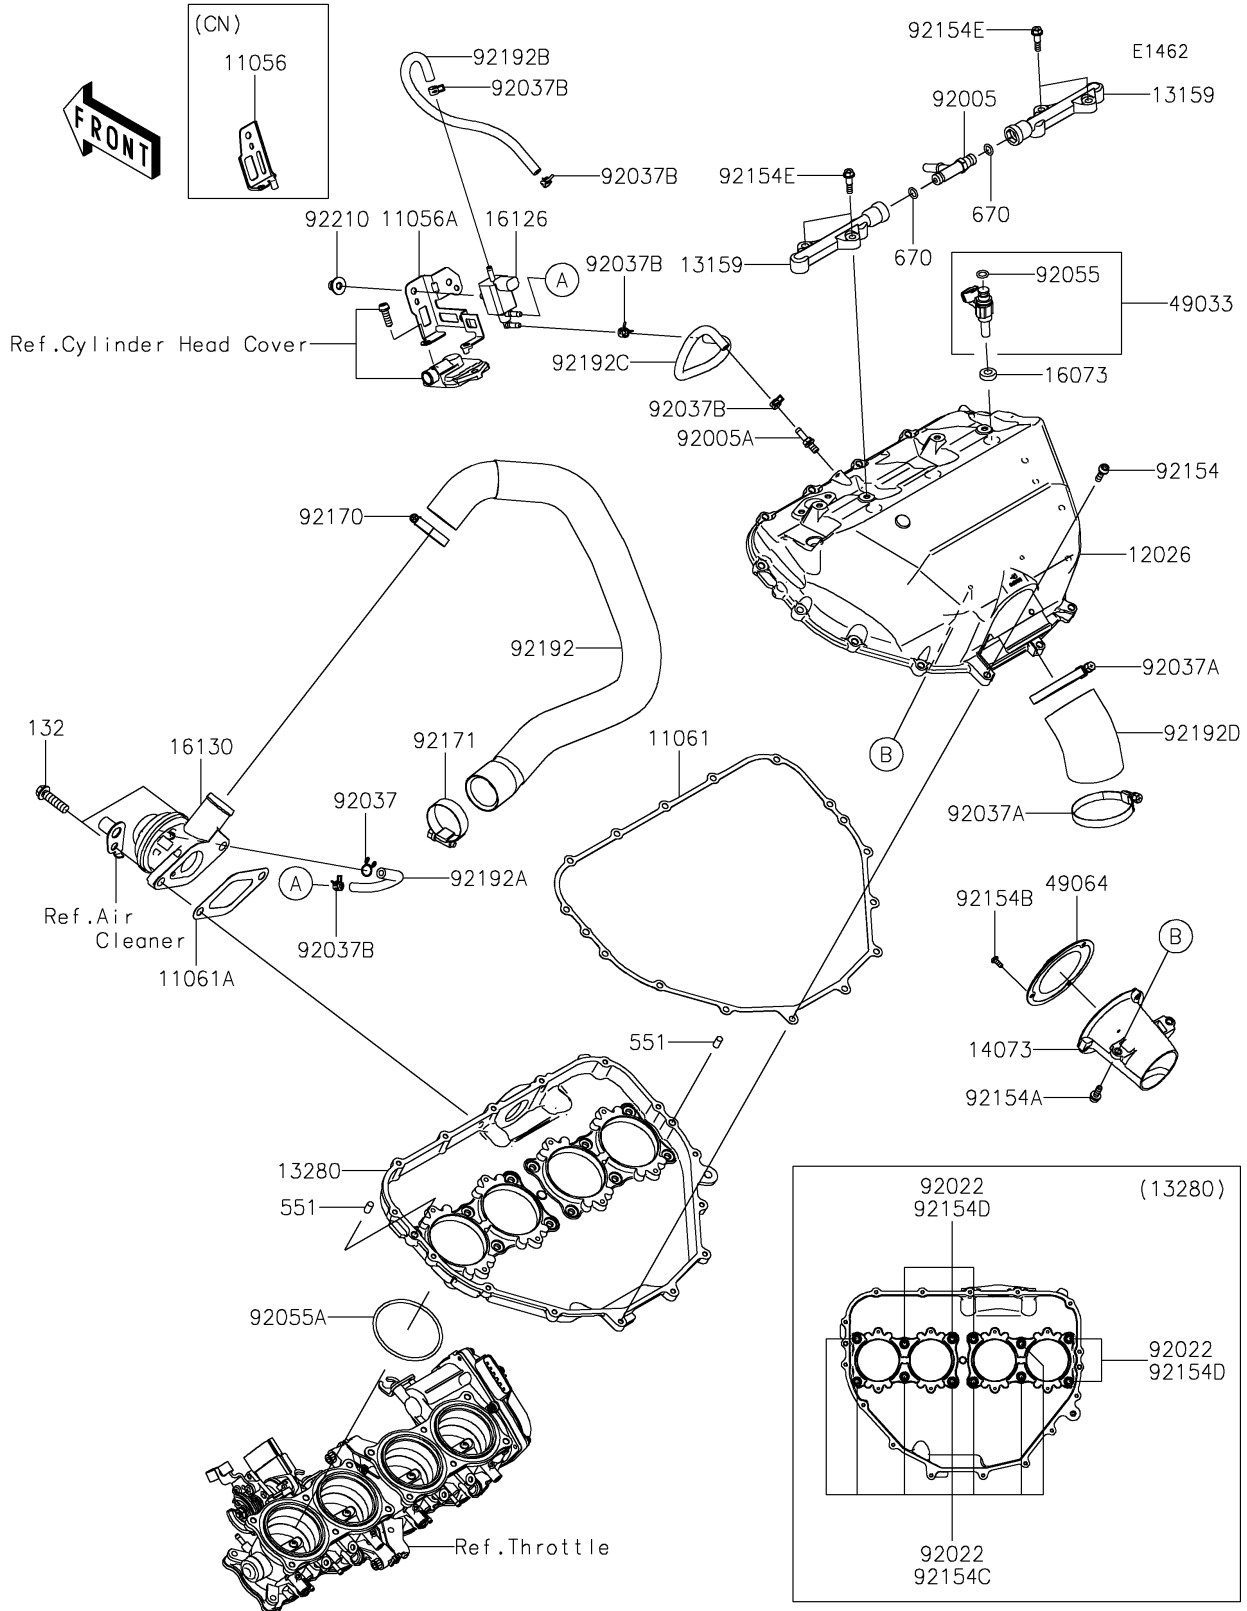

2025 NINJA H2® ABS PARTS DIAGRAM

Air Chamber

2025 NINJA H2® ABS PARTS LIST

Air Chamber

ITEM NAME	PART NUMBER	QUANTITY
BRACKET,SOLENOID VALVE (Ref # 11056)	11056-4452	1
BRACKET,SOLENOID VALVE (Ref # 11056A)	11056-7498	1
GASKET,CHAMBER (Ref # 11061)	11061-0949	1
GASKET,BLOWOFF VALVE (Ref # 11061A)	11061-0950	1
CHAMBER,INTAKE (Ref # 12026)	12026-0018	1
CONNECTOR (Ref # 13159)	13159-0016	2
HOLDER,CHAMBER (Ref # 13280)	13280-0801	1
DUCT,DIFFUSER (Ref # 14073)	14073-0884	1
INSULATOR (Ref # 16073)	16073-0129	4
VALVE,SOLENOID (Ref # 16126)	16126-0751	1
VALVE-ASSY-RELIEF,BLOWOFF (Ref # 16130)	16130-0004	1
NOZZLE-INJECTION (Ref # 49033)	49033-0035	4
FILTER-AIR (Ref # 49064)	49064-0007	1
FITTING (Ref # 92005)	92005-0125	1
FITTING (Ref # 92005A)	92005-0826	1
WASHER,5.5X10.5X0.8 (Ref # 92022)	92022-037	12
CLAMP,TUBE (Ref # 92037)	92037-147	1
CLAMP,RESERVE TANK (Ref # 92037A)	92037-1586	2
CLAMP,7.8MM (Ref # 92037B)	92037-2116	5
RING-O,INJECTION NOZZLE (Ref # 92055)	92055-0124	4
RING-O,65.8X3 (Ref # 92055A)	92055-0815	4
BOLT,SOCKET,5X18 (Ref # 92154)	92154-1450	15
BOLT,SOCKET,5X16 (Ref # 92154A)	92154-1568	2
BOLT,TORX,4X10 (Ref # 92154B)	92154-1790	3
BOLT,FLANGED,5X14 (Ref # 92154C)	92154-3884	7
BOLT,FLANGED,5X95 (Ref # 92154D)	92154-3886	5
BOLT,SHOULDER,5X20 (Ref # 92154E)	92154-3971	4
CLAMP (Ref # 92170)	92170-1036	1
CLAMP (Ref # 92171)	92171-0058	1

2025 NINJA H2® ABS PARTS LIST

Air Chamber

ITEM NAME	PART NUMBER	QUANTITY
TUBE,BLOWOFF VALVE-AIR FILTER (Ref # 92192)	92192-1416	1
TUBE,SOLENOID-BLOWOFF VALVE (Ref # 92192A)	92192-1417	1
TUBE,SOLENOID-THROTTLE BODY (Ref # 92192B)	92192-1418	1
TUBE,SOLENOID-CHAMBER (Ref # 92192C)	92192-1419	1
TUBE,DIFFUSER (Ref # 92192D)	92192-2649	1
NUT,CAP,6MM (Ref # 92210)	92210-0170	1
BOLT-FLANGED-SMALL,8X30 (Ref # 132)	132BC0830	2
PIN-DOWEL,6X12 (Ref # 551)	551A0612	2
O RING,8MM (Ref # 670)	670E1508	2