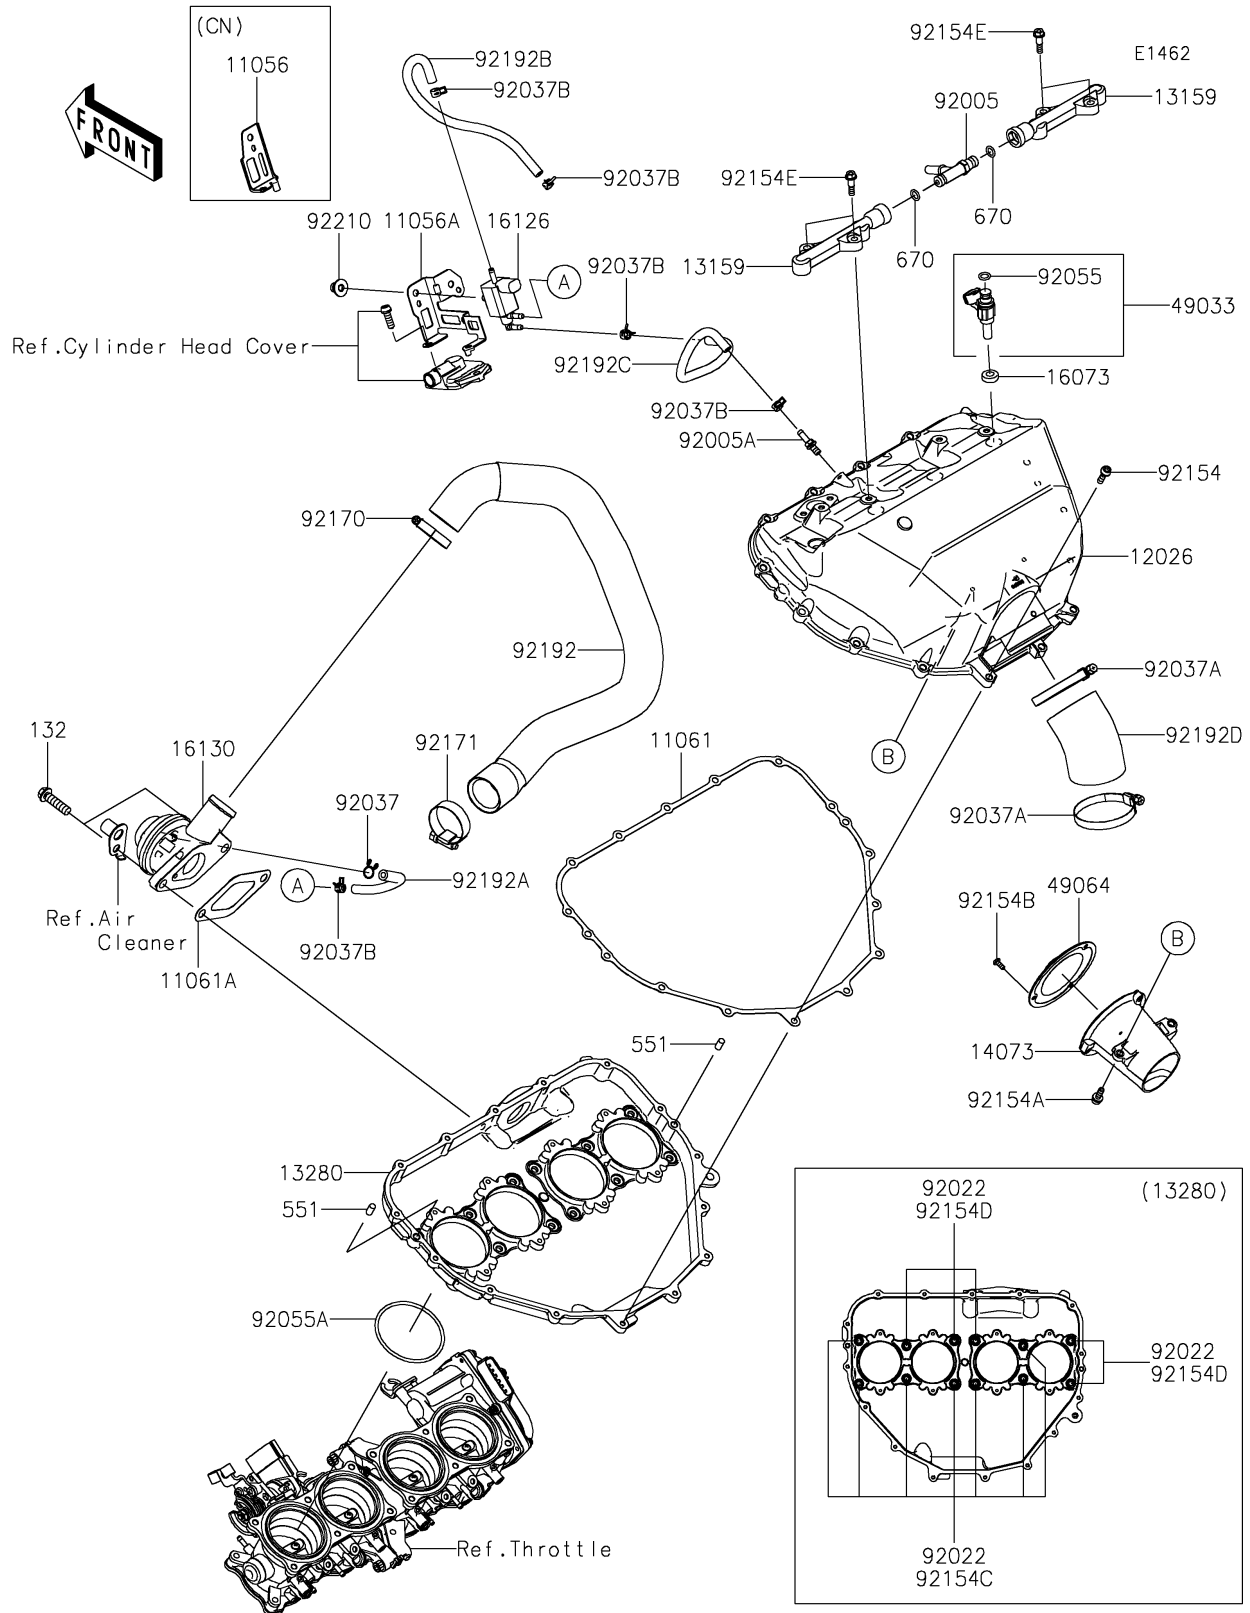

2024 Ninja H2

PARTS DIAGRAM

Air Chamber