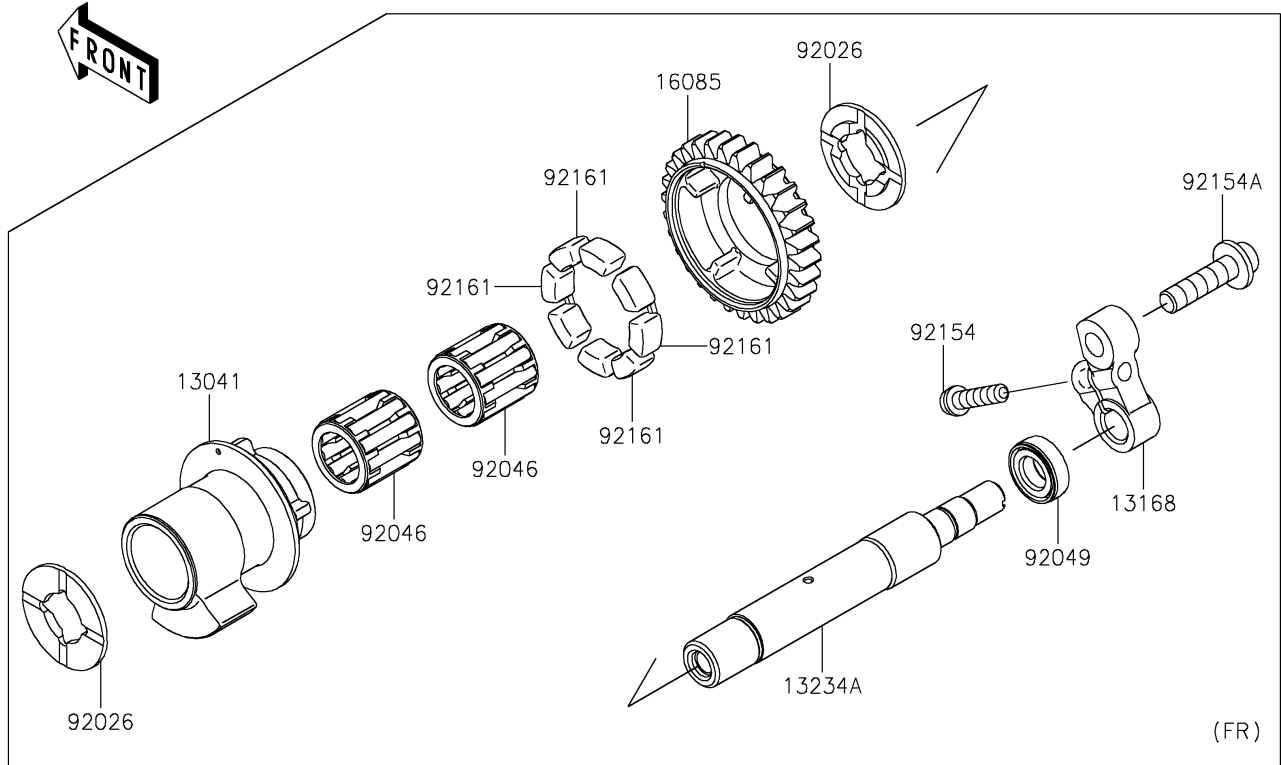

2025 NINJA H2® ABS PARTS DIAGRAM

Balancer

E1323

2025 NINJA H2® ABS PARTS LIST

Balancer

ITEM NAME	PART NUMBER	QUANTITY
BALANCER,FR (Ref # 13041)	13041-0043	1
BALANCER,RR (Ref # 13041A)	13041-0045	1
LEVER,BACKLASH ADJUSTMENT (Ref # 13168)	13168-0831	2
SHAFT-COMP (Ref # 13234)	13234-0050	1
SHAFT-COMP (Ref # 13234A)	13234-0595	1
GEAR,30T (Ref # 16085)	16085-0621	2
SPACER (Ref # 92026)	92026-0730	4
BEARING-NEEDLE (Ref # 92046)	92046-1266	4
SEAL-OIL (Ref # 92049)	92049-0720	2
BOLT,SOCKET,6X25 (Ref # 92154)	92154-1457	2
BOLT,SOCKET,8X30 (Ref # 92154A)	92154-1679	2
DAMPER (Ref # 92161)	92161-1055	8