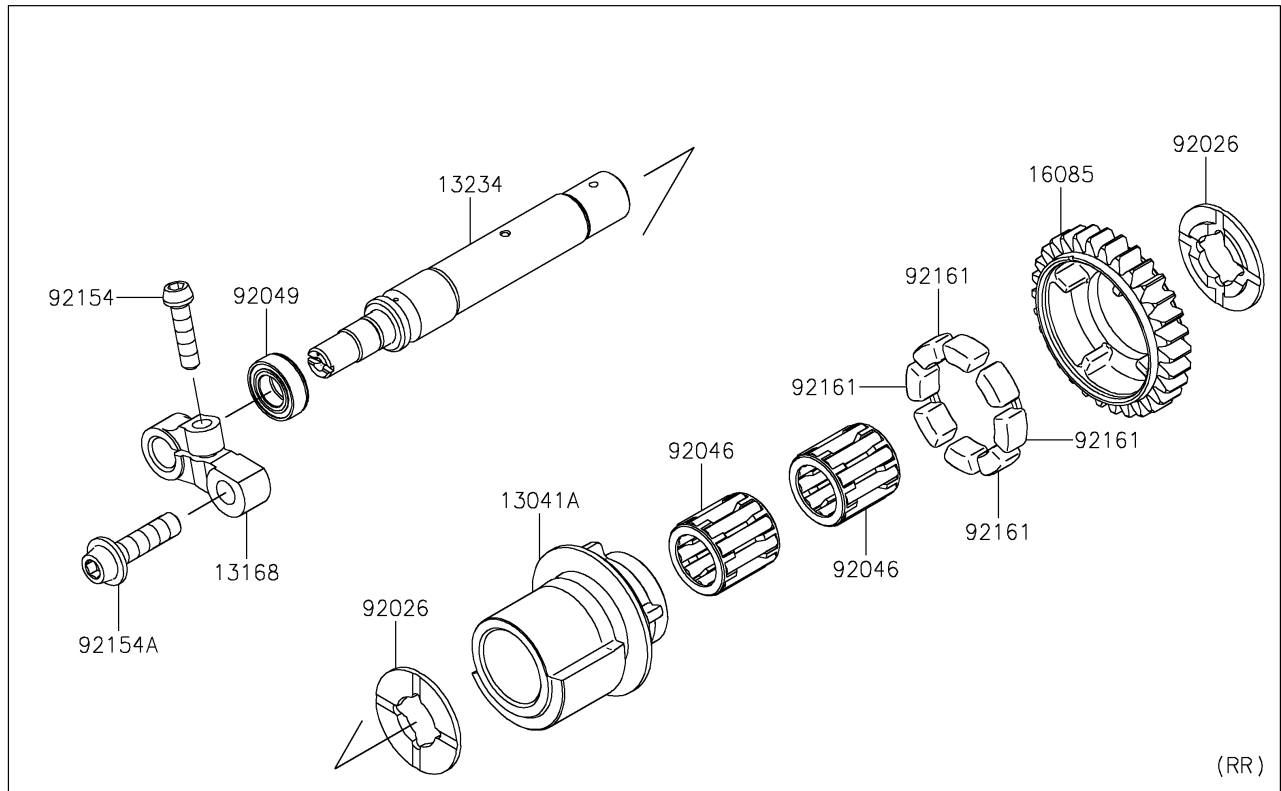

2025 NINJA H2® ABS PARTS DIAGRAM

Balancer

E1323

2025 NINJA H2® ABS PARTS LIST

Balancer

ITEM NAME	PART NUMBER	QUANTITY
BALANCER,FR (Ref # 13041)	13041-0043	1
BALANCER,RR (Ref # 13041A)	13041-0045	1
LEVER,BACKLASH ADJUSTMENT (Ref # 13168)	13168-0831	2
SHAFT-COMP (Ref # 13234)	13234-0050	1
SHAFT-COMP (Ref # 13234A)	13234-0595	1
GEAR,30T (Ref # 16085)	16085-0621	2
SPACER (Ref # 92026)	92026-0730	4
BEARING-NEEDLE (Ref # 92046)	92046-1266	4
SEAL-OIL (Ref # 92049)	92049-0720	2
BOLT,SOCKET,6X25 (Ref # 92154)	92154-1457	2
BOLT,SOCKET,8X30 (Ref # 92154A)	92154-1679	2
DAMPER (Ref # 92161)	92161-1055	8