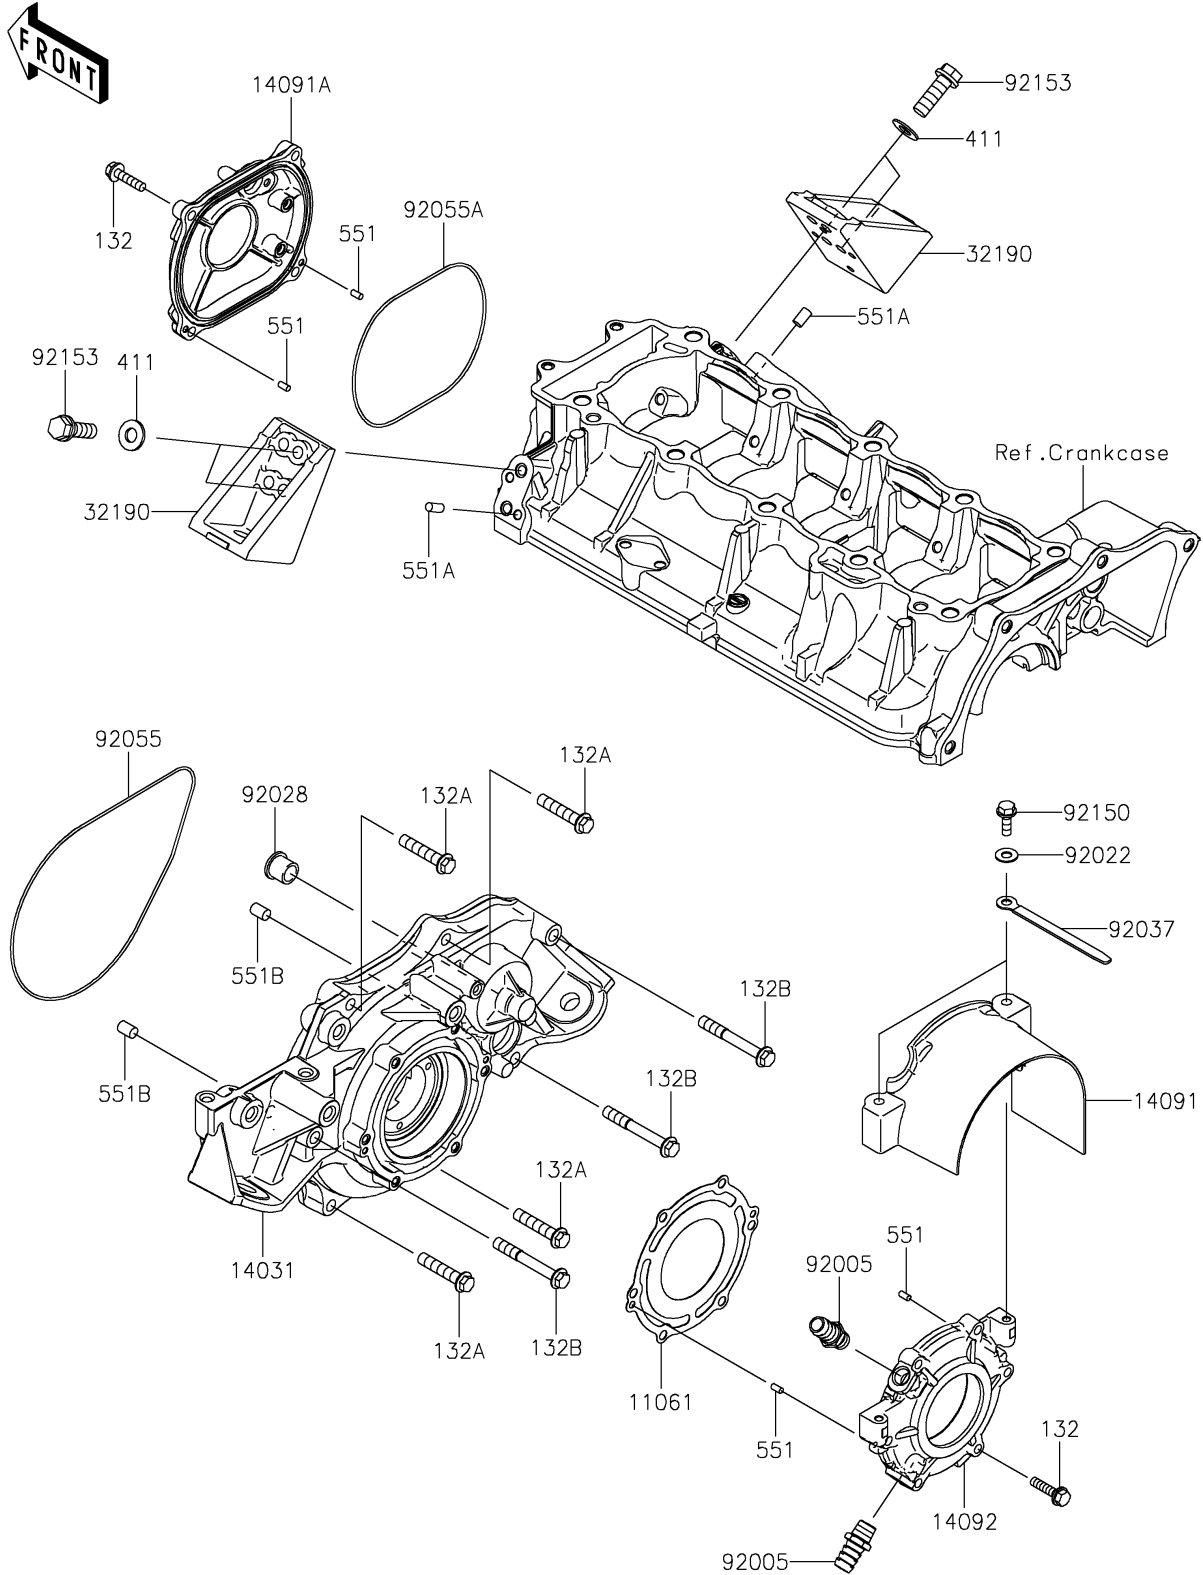

2024 JET SKI® STX® 160X PARTS DIAGRAM

Engine Cover(s)

E1431

2024 JET SKI® STX® 160X PARTS LIST

Engine Cover(s)

ITEM NAME	PART NUMBER	QUANTITY
GASKET,OUTPUT COVER (Ref # 11061)	11061-1499	1
COVER-GENERATOR (Ref # 14031)	14031-3737	1
COVER,COUPLING (Ref # 14091)	14091-3749	1
COVER,PULS (Ref # 14091A)	14091-3763	1
COVER,OUTPUT (Ref # 14092)	14092-1046	1
BRACKET-ENGINE (Ref # 32190)	32190-3703	2
FITTING (Ref # 92005)	92005-3714	2
WASHER,6.5X20X1.5 (Ref # 92022)	92022-3710	2
BUSHING (Ref # 92028)	92028-3718	1
CLAMP,L=100 (Ref # 92037)	92037-3736	2
RING-O,196X3 (Ref # 92055)	92055-3761	1
RING-O,120X3 (Ref # 92055A)	92055-3762	1
BOLT,6X18 (Ref # 92150)	92150-3729	2
BOLT,FLANGED,8X30 (Ref # 92153)	92153-3722	4
BOLT-FLANGED-SMALL,6X25 (Ref # 132)	132BD0625	10
BOLT-FLANGED-SMALL,8X40 (Ref # 132A)	132BD0840	4
BOLT-FLANGED-SMALL,8X60 (Ref # 132B)	132BD0860	3
WASHER-PLAIN,8MM (Ref # 411)	411S0800	4
PIN-DOWEL (Ref # 551)	551R0408	4
PIN-DOWEL (Ref # 551A)	551R0612	4
PIN-DOWEL (Ref # 551B)	551R0812	2