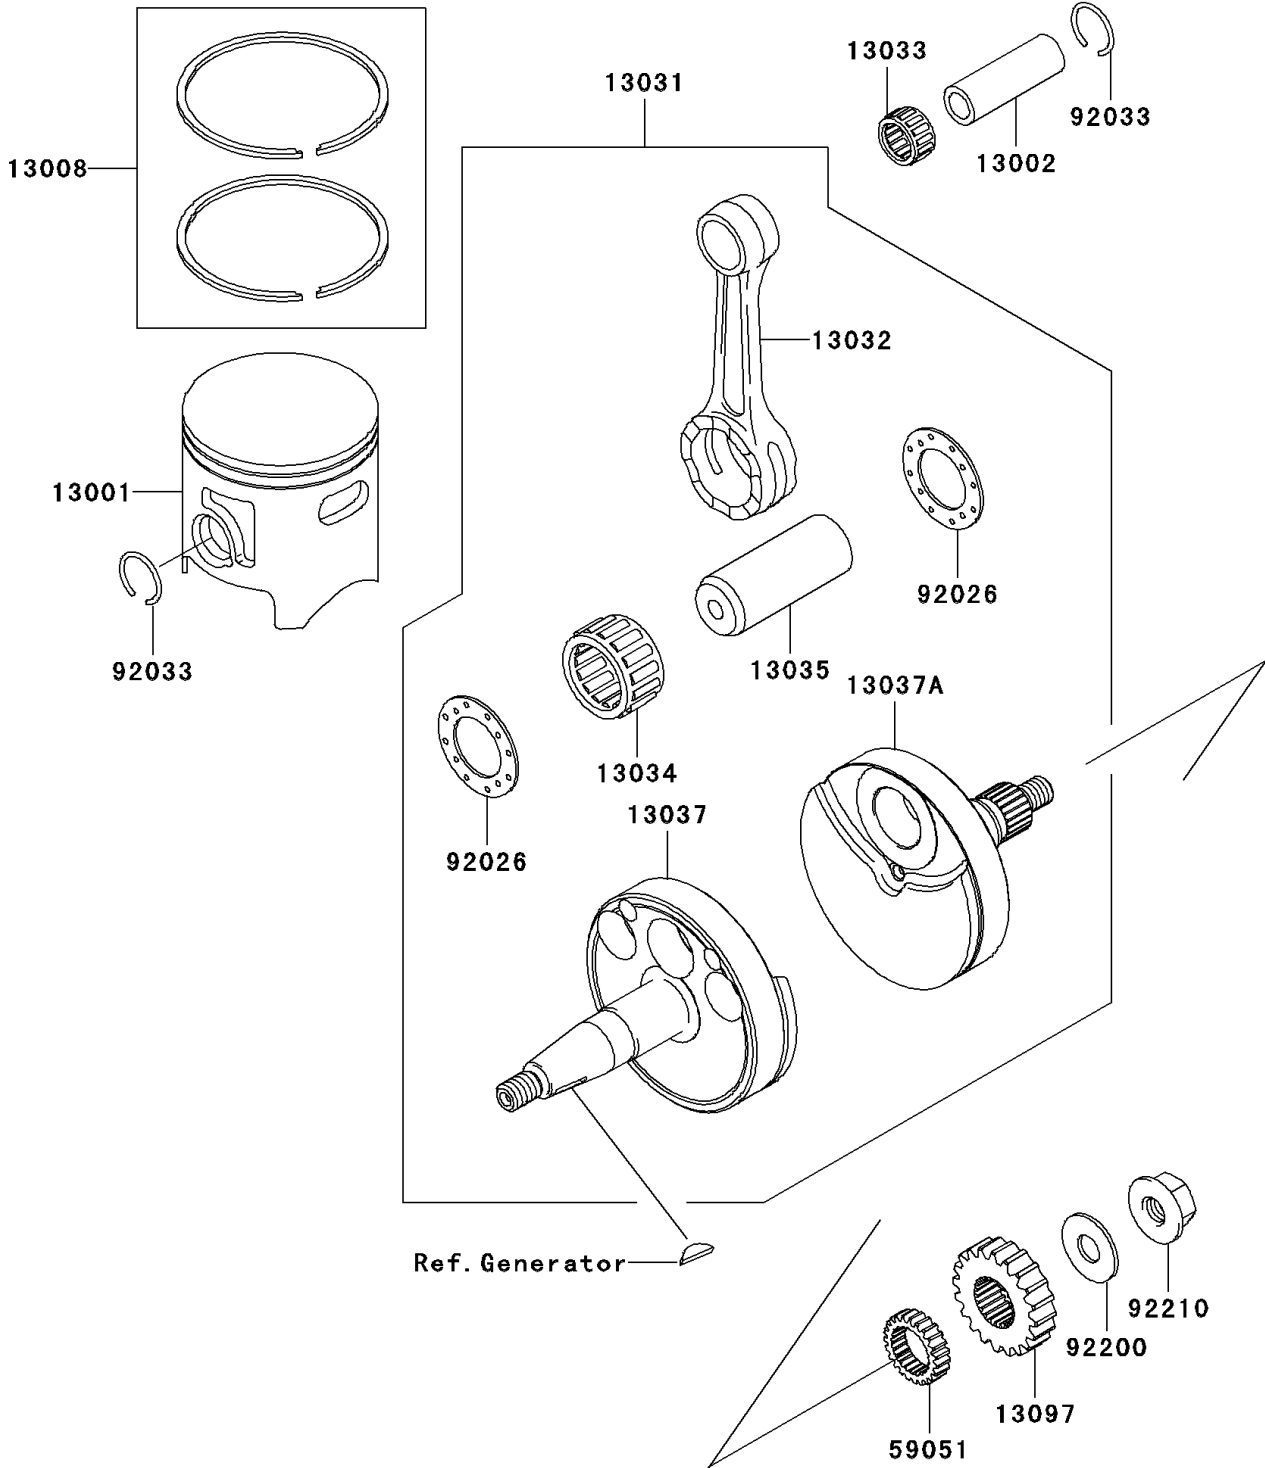

# 2006 KX85 PARTS DIAGRAM

Crankshaft/Piston(s)

E1320

## 2006 KX85 PARTS LIST

### Crankshaft/Piston(s)

ITEM NAME	PART NUMBER	QUANTITY
PISTON-ENGINE,B (Ref # 13001)	13001-0006	1
PIN-PISTON (Ref # 13002)	13002-1079	1
RING-SET-PISTON (Ref # 13008)	13008-1200	1
CRANKSHAFT-COMP (Ref # 13031)	13031-0040	1
ROD-CONNECTING (Ref # 13032)	13032-1230	1
BEARING-SMALL END (Ref # 13033)	13033-1060	1
BEARING-BIG END,SKTZ 222916EGS (Ref # 13034)	13034-0013	1
PIN-CRANK (Ref # 13035)	13035-1054	1
CRANKSHAFT,LH (Ref # 13037)	13037-0050	1
CRANKSHAFT,RH (Ref # 13037A)	13037-0051	1
GEAR-PRIMARY SPUR,20T (Ref # 13097)	13097-1148	1
GEAR-SPUR,PUMP,23T (Ref # 59051)	59051-1146	1
SPACER,22.2X37X1.0 (Ref # 92026)	92026-1136	2
RING-SNAP (Ref # 92033)	92033-0005	2
WASHER,10.2X25X1.5 (Ref # 92200)	92200-0213	1
NUT,FLANGED,M10XL1.25 (Ref # 92210)	92210-0215	1