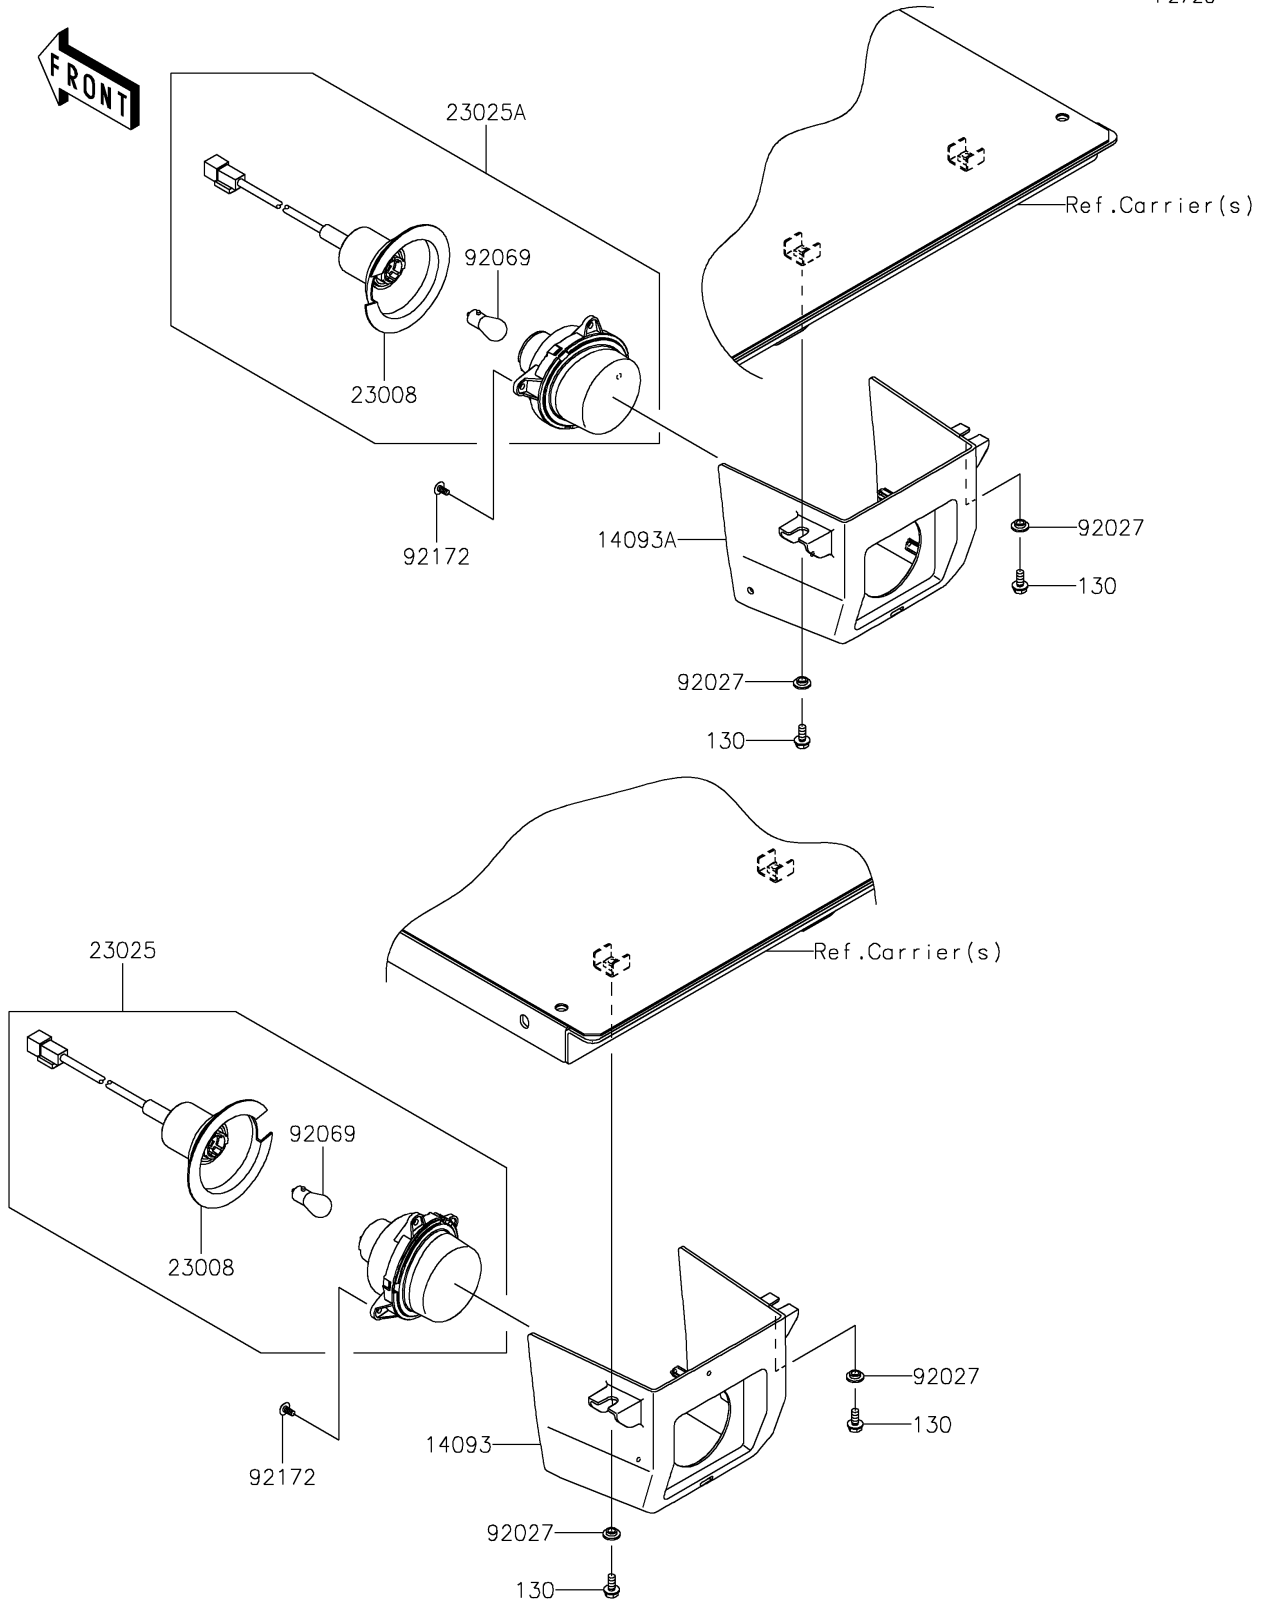

# 2024 MULE PRO-FXT™ 1000 LE RANCH EDITION PARTS DIAGRAM

Taillight(s)

F2720

## 2024 MULE PRO-FXT™ 1000 LE RANCH EDITION PARTS LIST

### Taillight(s)

ITEM NAME	PART NUMBER	QUANTITY
COVER,TAIL LAMP,LH (Ref # 14093)	14093-0580	1
COVER,TAIL LAMP,RH (Ref # 14093A)	14093-0581	1
SOCKET-ASSY (Ref # 23008)	23008-0162	2
LAMP-TAIL,LH (Ref # 23025)	23025-0334	1
LAMP-TAIL,RH (Ref # 23025A)	23025-0341	1
COLLAR,L=4.6 (Ref # 92027)	92027-1168	4
BULB,12V 21/5W (Ref # 92069)	92069-0072	2
SCREW,TAPPING,5X10 (Ref # 92172)	92172-0262	6
BOLT-FLANGED,6X14 (Ref # 130)	130BA0614	4