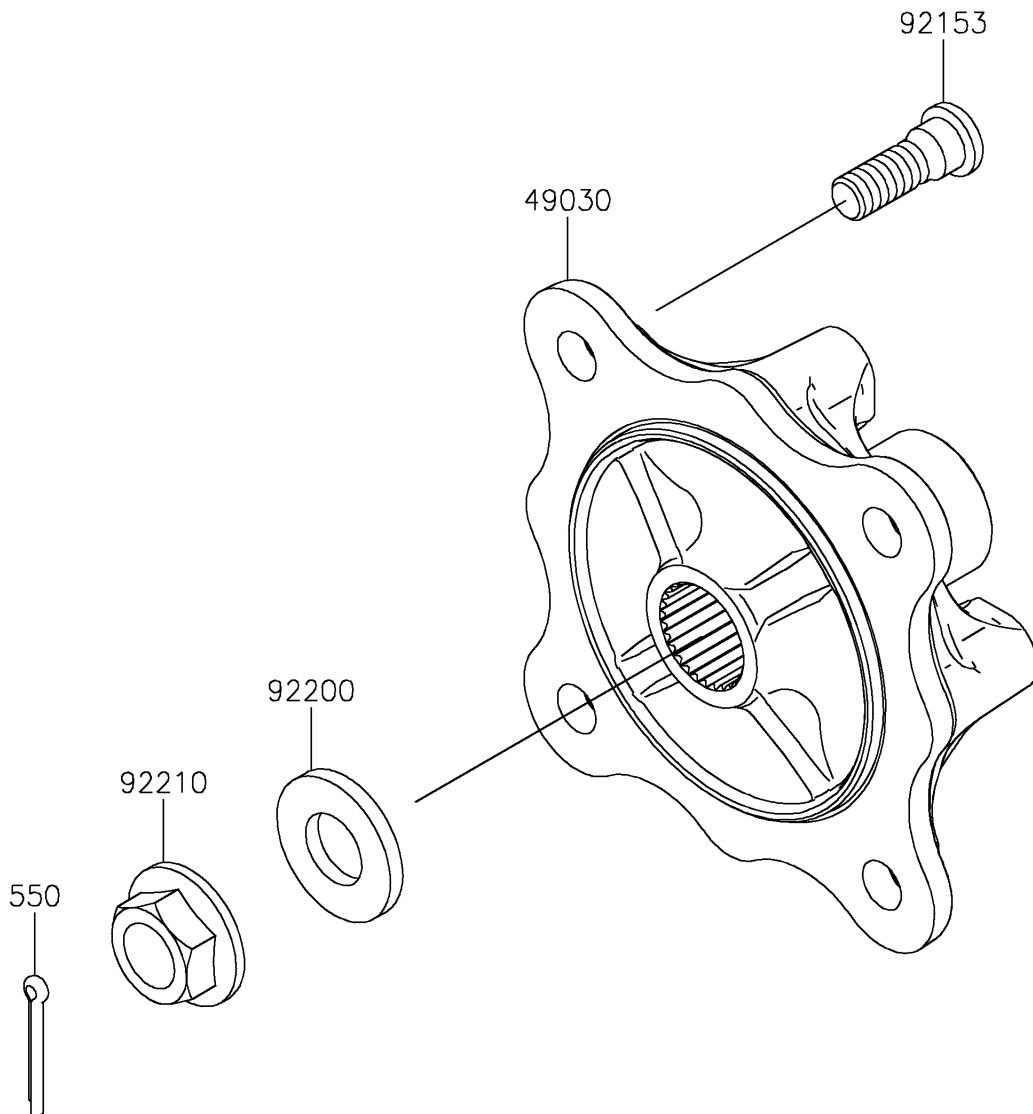

2024 MULE PRO-FXT™ 1000 LE RANCH EDITION PARTS DIAGRAM

Rear Hubs/Brakes

F2240

2024 MULE PRO-FXT™ 1000 LE RANCH EDITION PARTS LIST

Rear Hubs/Brakes

ITEM NAME	PART NUMBER	QUANTITY
HUB,RR (Ref # 49030)	49030-0049	2
BOLT,12MM (Ref # 92153)	92153-1915	8
WASHER,20.3X41X4.5 (Ref # 92200)	92200-0921	2
NUT,FLANGED,20MM (Ref # 92210)	92210-2093	2
PIN-COTTER,4.0X30 (Ref # 550)	550AA4030	2