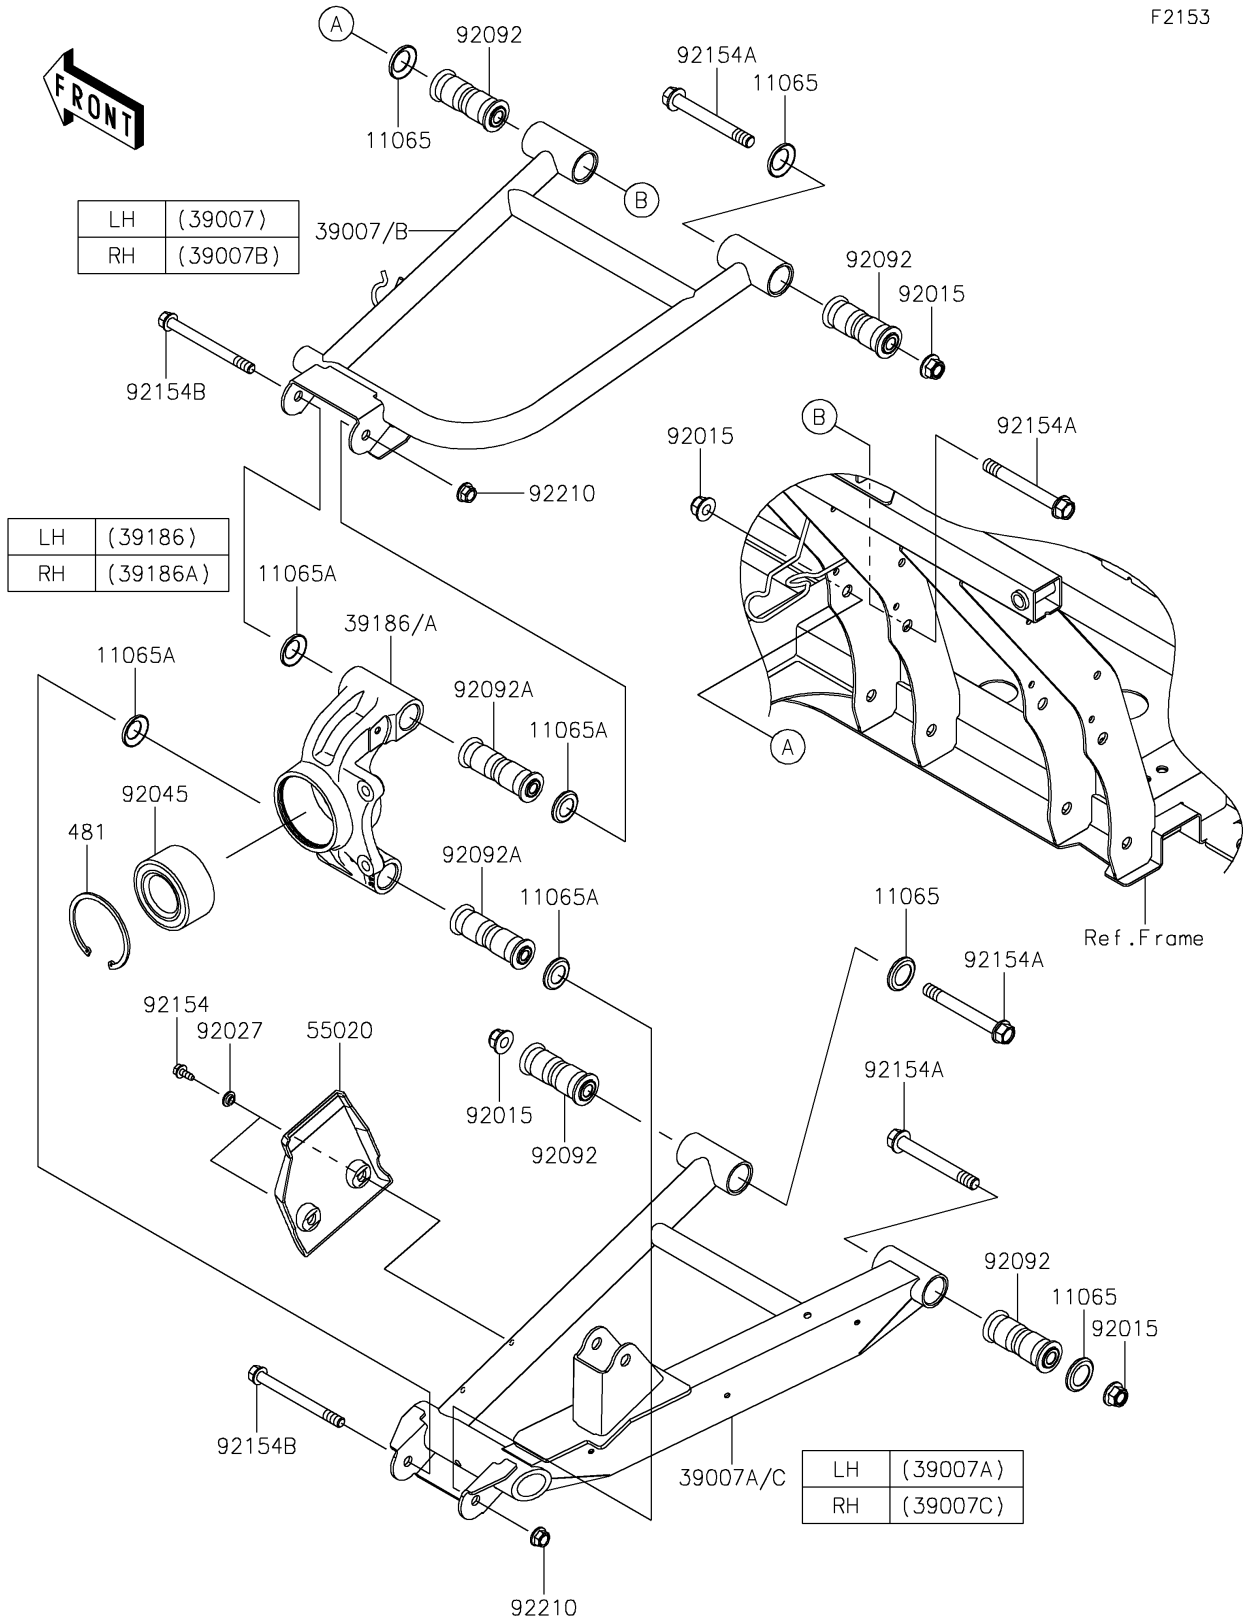

# 2024 MULE PRO-FXT 1000 LE Ranch Edition PARTS DIAGRAM

## Rear Suspension

F2153

## 2024 MULE PRO-FXT 1000 LE Ranch Edition PARTS LIST

### Rear Suspension

ITEM NAME	PART NUMBER	QUANTITY
CAP,ARM (Ref # 11065)	11065-0838	8
CAP (Ref # 11065A)	11065-0849	8
ARM-SUSP,RR,UPP,LH,BLACK (Ref # 39007)	39007-0481-10	1
ARM-SUSP,RR,LWR,LH,BLACK (Ref # 39007A)	39007-0482-10	1
ARM-SUSP,RR,UPP,RH,BLACK (Ref # 39007B)	39007-0483-10	1
ARM-SUSP,RR,LWR,RH,BLACK (Ref # 39007C)	39007-0484-10	1
KNUCKLE,RR,LH (Ref # 39186)	39186-0317	1
KNUCKLE,RR,RH (Ref # 39186A)	39186-0318	1
GUARD,RR CVJ (Ref # 55020)	55020-0931	2
NUT,LOCK,FLANGED,12MM (Ref # 92015)	92015-1433	8
COLLAR,L=4.6 (Ref # 92027)	92027-1168	4
BEARING-BALL,40X74X36 (Ref # 92045)	92045-0993	2
BUSHING-RUBBER,12X20X78 (Ref # 92092)	92092-0028	8
BUSHING-RUBBER,10.1X17X88 (Ref # 92092A)	92092-0029	4
BOLT,6X15.6 (Ref # 92154)	92154-1250	4
BOLT,FLANGED,12X100 (Ref # 92154A)	92154-1318	8
BOLT,FLANGED,10X110 (Ref # 92154B)	92154-1353	4
NUT,LOCK,FLANGED,10MM (Ref # 92210)	92210-0276	4
CIRCLIP-TYPE-C (Ref # 481)	481J7500	2