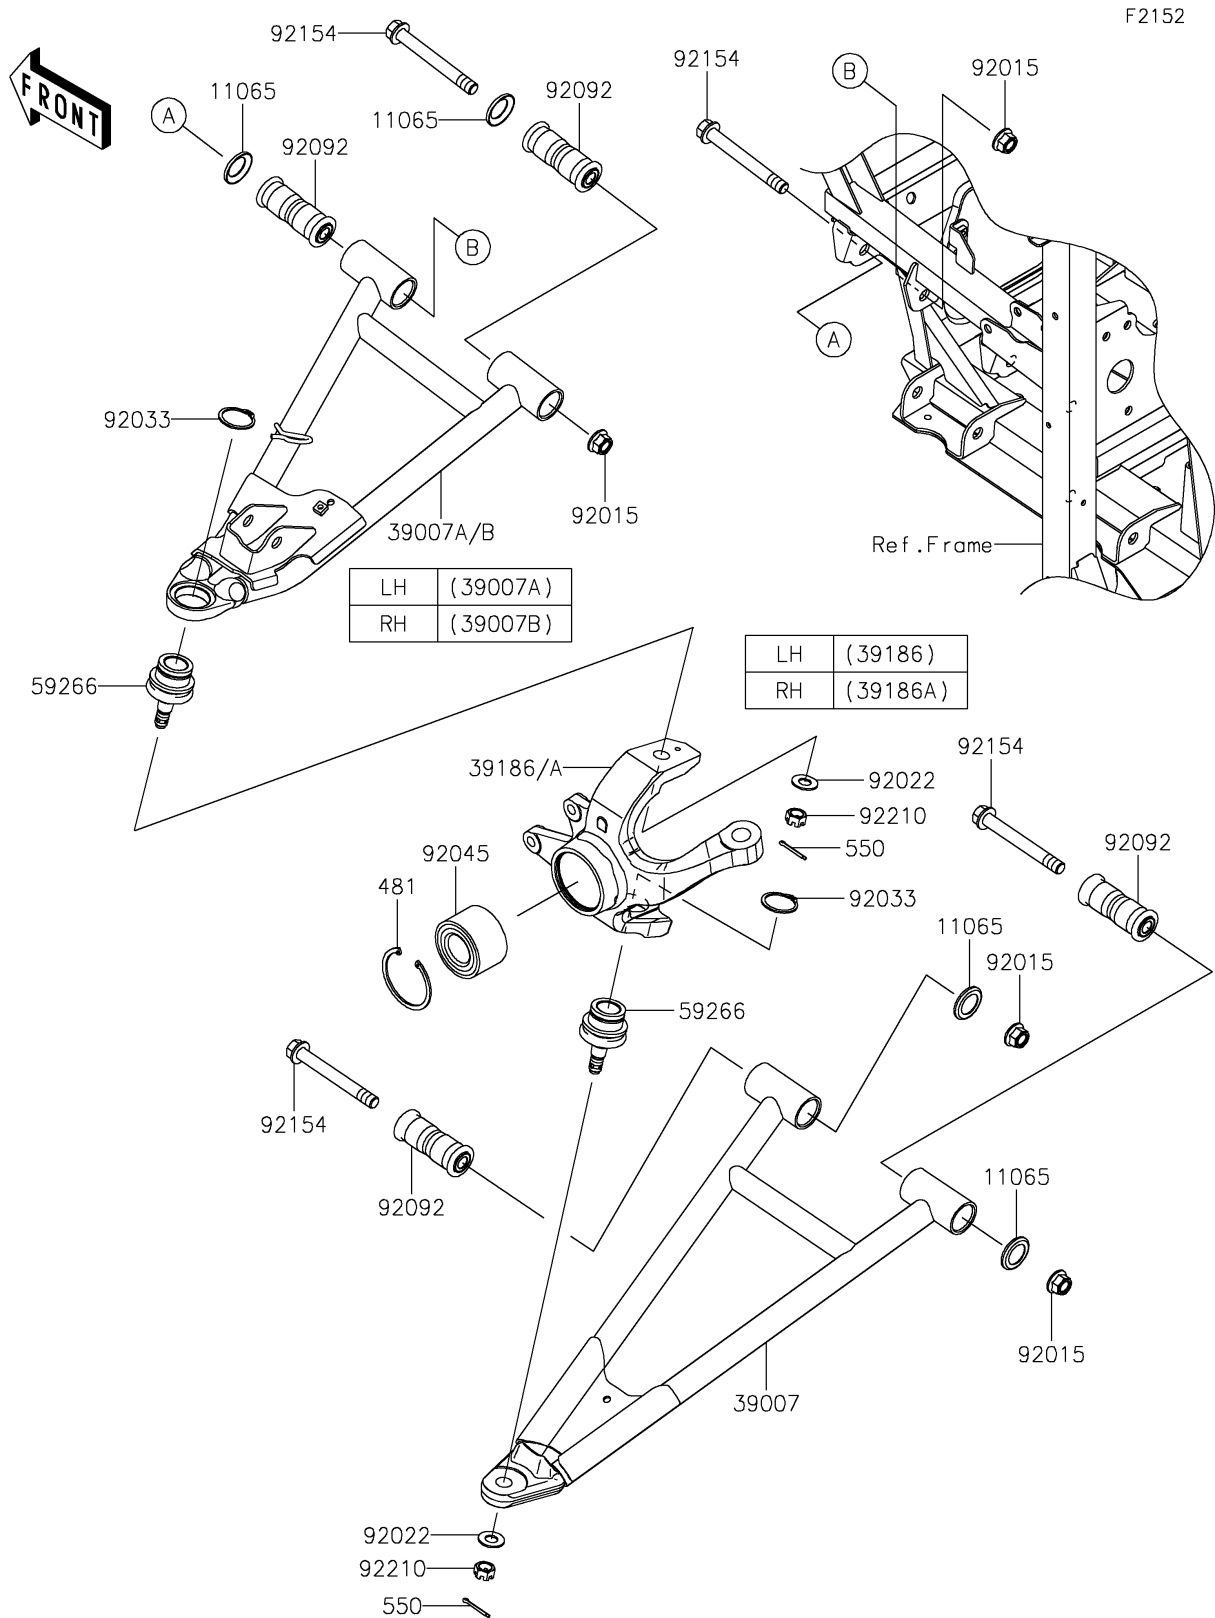

2024 MULE PRO-FXT 1000 LE Ranch Edition PARTS DIAGRAM

Front Suspension

2024 MULE PRO-FXT 1000 LE Ranch Edition PARTS LIST

Front Suspension

ITEM NAME	PART NUMBER	QUANTITY
CAP,ARM (Ref # 11065)	11065-0838	8
ARM-SUSP,FR,LWR,LH&RH (Ref # 39007)	39007-0383	2
ARM-SUSP,FR,UPP,LH,BLACK (Ref # 39007A)	39007-0499-10	1
ARM-SUSP,FR,UPP,RH,BLACK (Ref # 39007B)	39007-0500-10	1
KNUCKLE,FR,LH (Ref # 39186)	39186-0339	1
KNUCKLE,FR,RH (Ref # 39186A)	39186-0340	1
JOINT-BALL (Ref # 59266)	59266-0711	4
NUT,LOCK,FLANGED,12MM (Ref # 92015)	92015-1433	8
WASHER (Ref # 92022)	92022-1831	4
RING-SNAP,C-TYPE,32MM (Ref # 92033)	92033-1262	4
BEARING-BALL,30X60X37 (Ref # 92045)	92045-0905	2
BUSHING-RUBBER,12X20X78 (Ref # 92092)	92092-0028	8
BOLT,FLANGED,12X100 (Ref # 92154)	92154-1318	8
NUT,CASTLE,12MM (Ref # 92210)	92210-0395	4
CIRCLIP-TYPE-C (Ref # 481)	481J6000	2
PIN-COTTER,3.0X25 (Ref # 550)	550AA3025	4