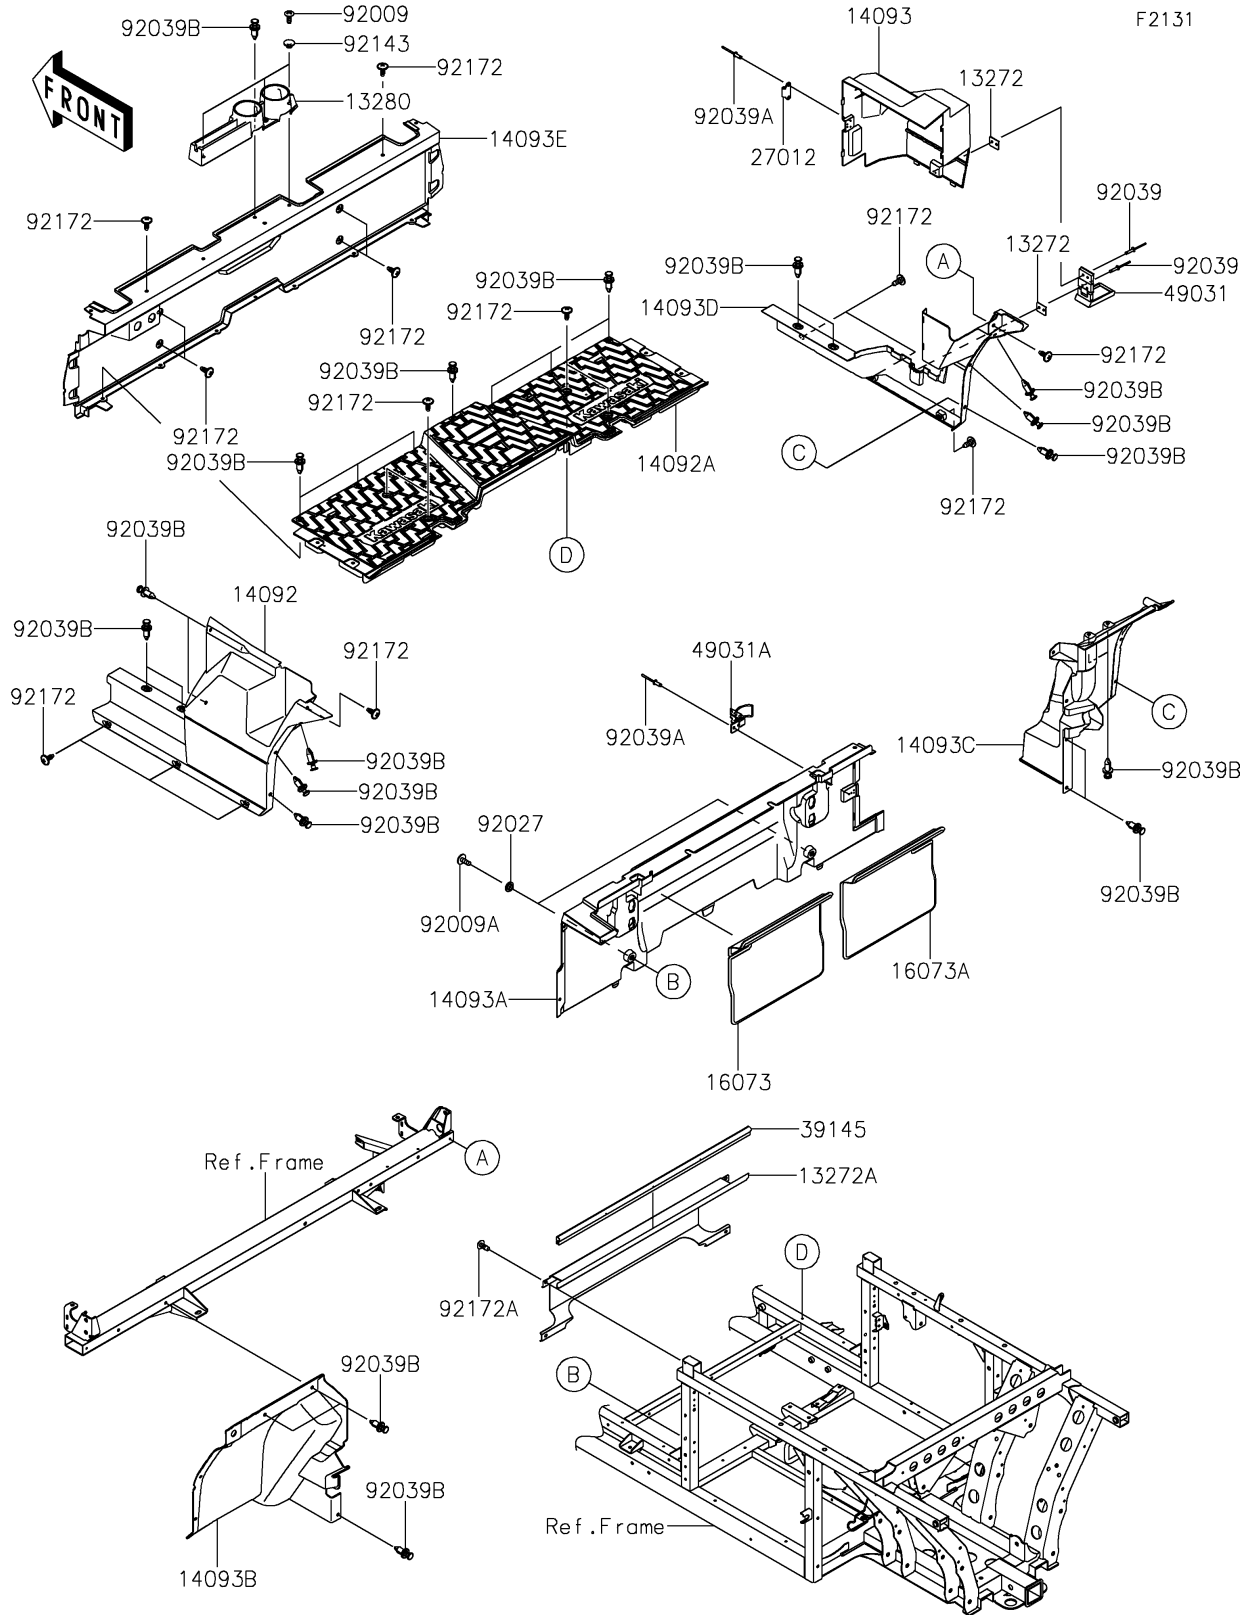

2024 MULE PRO-FXT™ 1000 LE RANCH EDITION PARTS DIAGRAM

Frame Fittings(Rear)

2024 MULE PRO-FXT™ 1000 LE RANCH EDITION PARTS LIST

Frame Fittings(Rear)

ITEM NAME	PART NUMBER	QUANTITY
PLATE,LATCH (Ref # 13272)	13272-1828	2
PLATE,INSULATOR (Ref # 13272A)	13272-4130	1
HOLDER,RR CUP (Ref # 13280)	13280-1353	1
COVER,SIDE,LH,RR (Ref # 14092)	14092-1190	1
COVER,FLOOR,BOTTOM (Ref # 14092A)	14092-1196	1
COVER,A/C (Ref # 14093)	14093-0366	1
COVER,RR SEAT (Ref # 14093A)	14093-0367	1
COVER,RR,FLOOR,MUD,LH (Ref # 14093B)	14093-0388	1
COVER,RR,FLOOR,MUD,RH (Ref # 14093C)	14093-1397	1
COVER,SIDE,RH,RR (Ref # 14093D)	14093-1398	1
COVER,RR FLOOR,FR (Ref # 14093E)	14093-1428	1
INSULATOR,LH (Ref # 16073)	16073-0814	1
INSULATOR,RH (Ref # 16073A)	16073-0815	1
HOOK,STRIKER (Ref # 27012)	27012-0806	1
TRIM-SEAL (Ref # 39145)	39145-0755	1
LATCH,A/C (Ref # 49031)	49031-0007	1
LATCH,TOGGLE (Ref # 49031A)	49031-0015	1
SCREW,TAPPING,6X16 (Ref # 92009)	92009-1166	3
SCREW,6X16 (Ref # 92009A)	92009-1621	2
COLLAR,L=4.6 (Ref # 92027)	92027-1168	2
RIVET,3.2X13.4 (Ref # 92039)	92039-0739	4
RIVET (Ref # 92039A)	92039-0747	4
RIVET (Ref # 92039B)	92039-0776	29
COLLAR (Ref # 92143)	92143-1057	3
SCREW,6X16 (Ref # 92172)	92172-0711	18
SCREW,TAPPING,6X16 (Ref # 92172A)	92172-0739	4