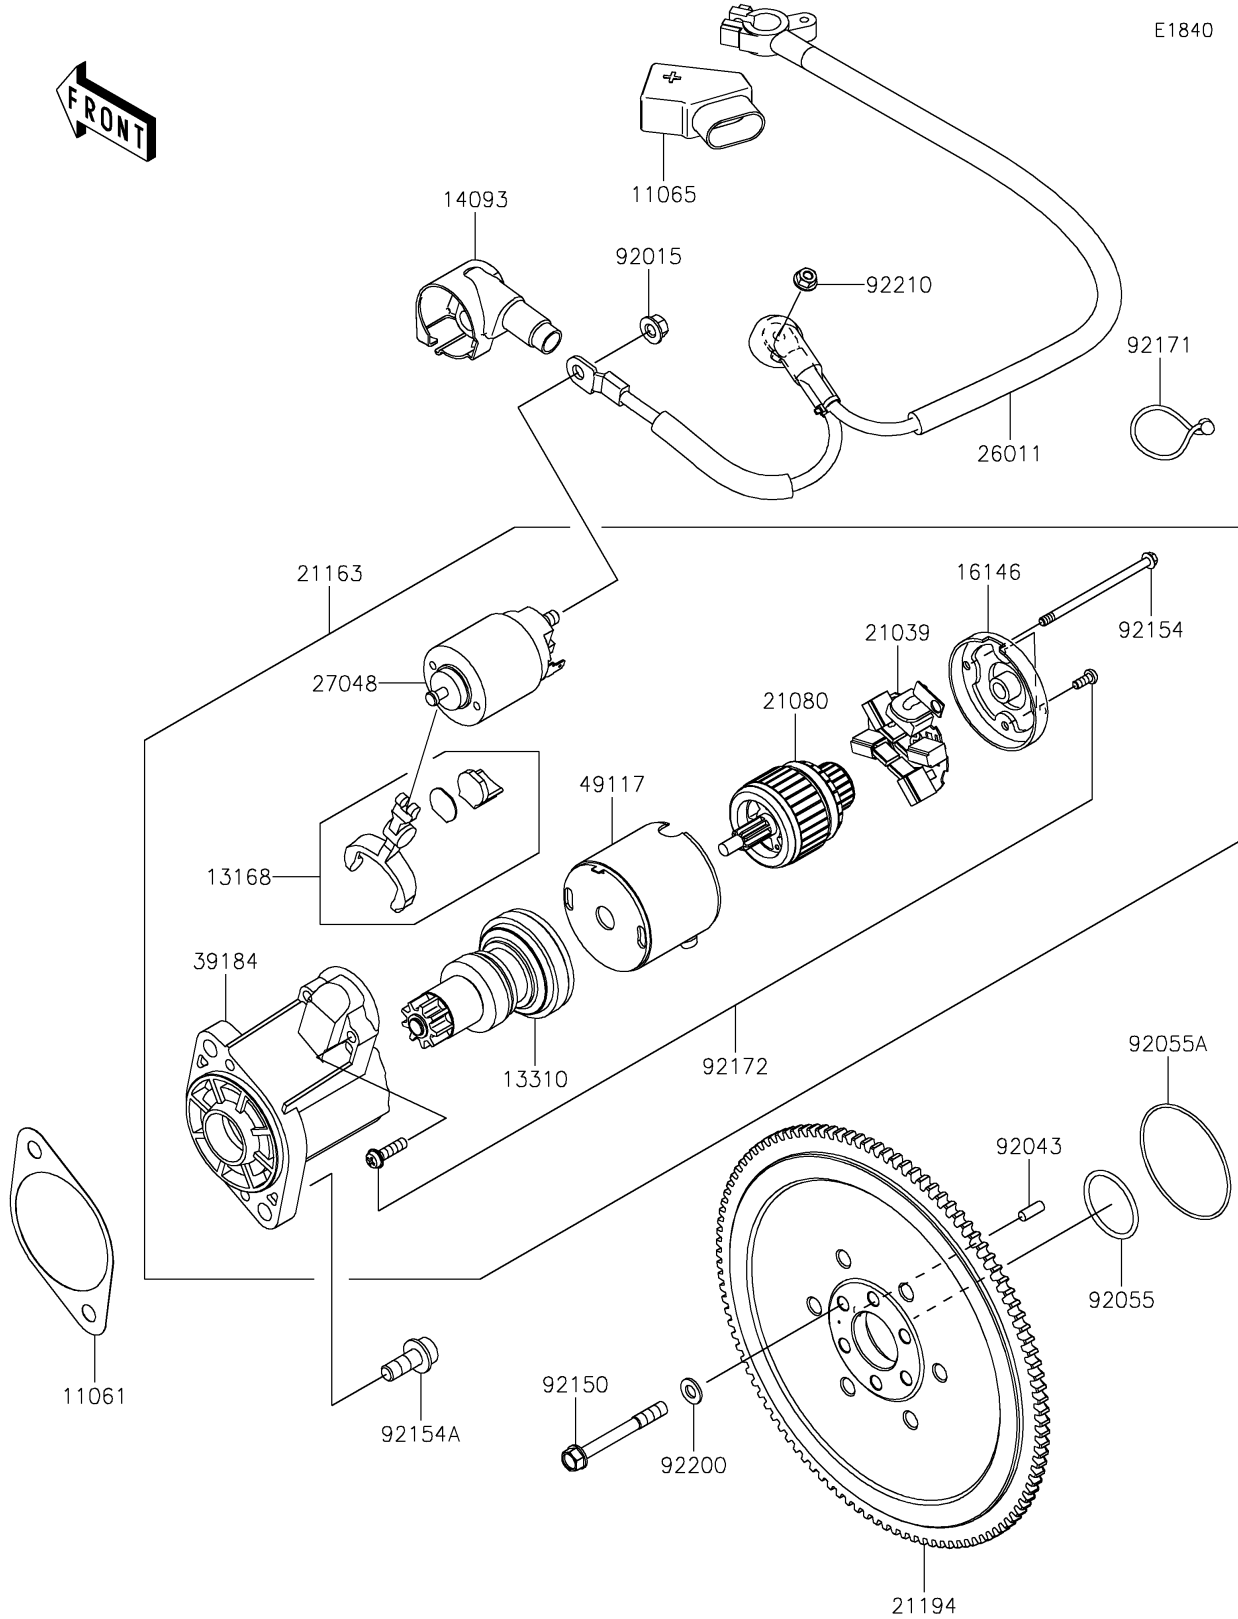

# 2024 MULE PRO-FXT™ 1000 LE RANCH EDITION PARTS DIAGRAM

## Starter Motor

## 2024 MULE PRO-FXT™ 1000 LE RANCH EDITION PARTS LIST

### Starter Motor

ITEM NAME	PART NUMBER	QUANTITY
GASKET,STARTER (Ref # 11061)	11061-1463	1
CAP (Ref # 11065)	11065-0850	1
LEVER (Ref # 13168)	13168-0935	1
SHAFT-ASSY (Ref # 13310)	13310-0577	1
COVER,STARTER LEAD WIRE (Ref # 14093)	14093-1523	1
COVER-ASSY (Ref # 16146)	16146-0733	1
BRUSH (Ref # 21039)	21039-0015	1
ARMATURE (Ref # 21080)	21080-0015	1
STARTER-ELECTRIC (Ref # 21163)	21163-0805	1
FLYWHEEL-COMP (Ref # 21194)	21194-0725	1
WIRE-LEAD,BATTERY-GENERATOR (Ref # 26011)	26011-2461	1
SWITCH-ASSY (Ref # 27048)	27048-0059	1
BRACKET-ASSY (Ref # 39184)	39184-0747	1
YOKE (Ref # 49117)	49117-0610	1
NUT,8MM (Ref # 92015)	92015-1402	1
PIN,6X16 (Ref # 92043)	92043-1690	1
RING-O,35.8X3.0 (Ref # 92055)	92055-1005	1
RING-O,70.2X74.0X1.90 (Ref # 92055A)	92055-1672	1
BOLT,8X70 (Ref # 92150)	92150-1483	6
BOLT,STARTER (Ref # 92154)	92154-7040	2
BOLT,SOCKET,10X25 (Ref # 92154A)	92154-7070	2
CLAMP (Ref # 92171)	92171-1185	1
SCREW (Ref # 92172)	92172-0770	1
WASHER,8.2X16X1.6 (Ref # 92200)	92200-0047	6
NUT,6MM (Ref # 92210)	92210-0188	1