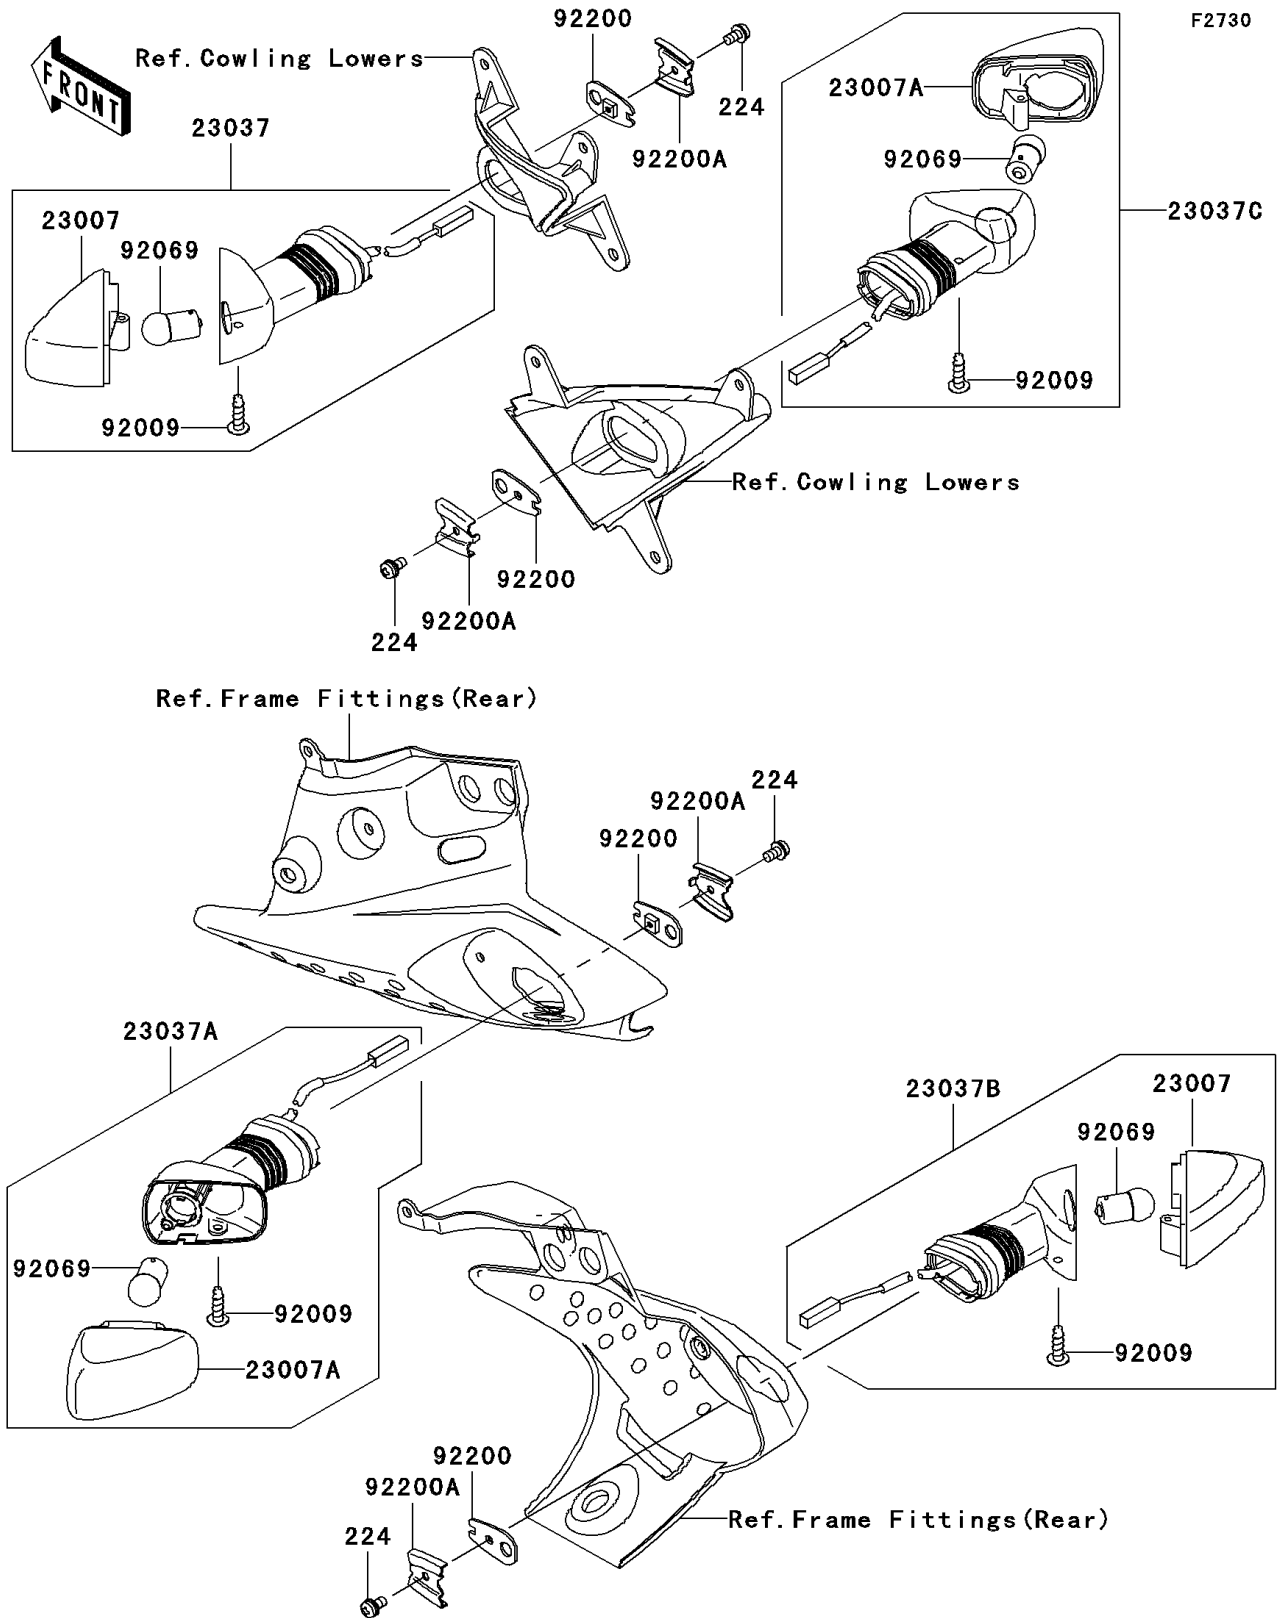

2006 Ninja® ZX™-6RR PARTS DIAGRAM

Turn Signals

2006 Ninja® ZX™-6RR PARTS LIST

Turn Signals

ITEM NAME	PART NUMBER	QUANTITY
SCREW-PAN-WP-CROS,4X8 (Ref # 224)	224C0408	4
LENS-COMP,SIGNAL LAMP (Ref # 23007)	23007-0039	2
LENS-COMP,SIGNAL LAMP (Ref # 23007A)	23007-0040	2
LAMP-ASSY-SIGNAL,FR,LH (Ref # 23037)	23037-0058	1
LAMP-ASSY-SIGNAL,RR,LH (Ref # 23037A)	23037-0060	1
LAMP-ASSY-SIGNAL,RR,RH (Ref # 23037B)	23037-0061	1
LAMP-ASSY-SIGNAL,FR,RH (Ref # 23037C)	23037-0069	1
SCREW,4X16,BLACK (Ref # 92009)	92009-1158	4
BULB,12V 10W (Ref # 92069)	92069-0003	4
WASHER,SIGNAL LAMP (Ref # 92200)	92200-0164	4
WASHER,SIGNAL LAMP (Ref # 92200A)	92200-0165	4