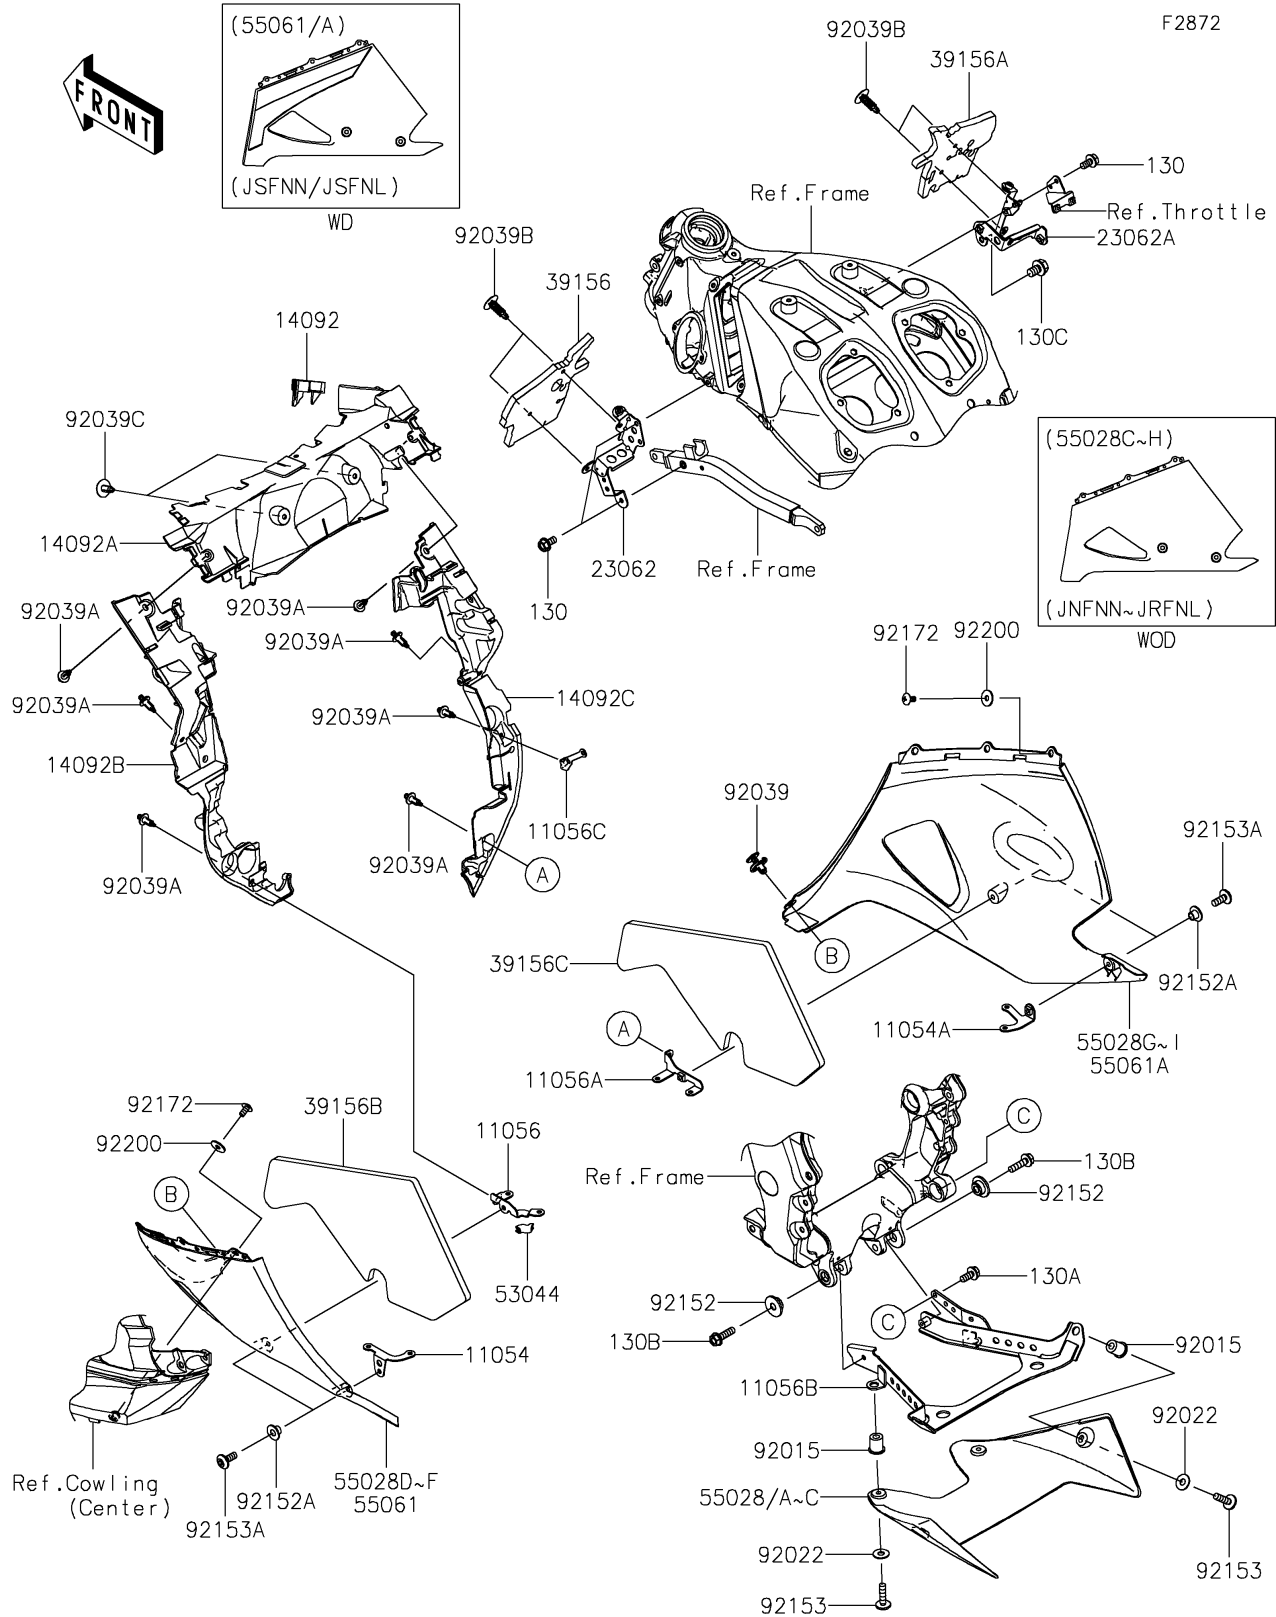

2024 Ninja ZX-14R ABS SE PARTS DIAGRAM

Cowling Lower

2024 Ninja ZX-14R ABS SE PARTS LIST

Cowling Lowers

ITEM NAME	PART NUMBER	QUANTITY
BRACKET,LWR COWLING,RR,LH (Ref # 11054)	11054-0562	1
BRACKET,LWR COWLING,RR,RH (Ref # 11054A)	11054-0563	1
BRACKET,LWR COWLING,FR,LH (Ref # 11056)	11056-1097	1
BRACKET,LWR COWLING,FR,RH (Ref # 11056A)	11056-1098	1
BRACKET,LWR COWLING (Ref # 11056B)	11056-1336	1
BRACKET,HEAT GUARD,RH (Ref # 11056C)	11056-1370	1
COVER,RADIATOR CAP (Ref # 14092)	14092-0136	1
COVER,HEAT GUARD,FR (Ref # 14092A)	14092-0830	1
COVER,HEAT GUARD,LH (Ref # 14092B)	14092-0994	1
COVER,HEAT GUARD,RH (Ref # 14092C)	14092-0995	1
BRACKET-COMP,LH (Ref # 23062)	23062-0716	1
BRACKET-COMP,RH (Ref # 23062A)	23062-0717	1
PAD,TANK SIDE,LH (Ref # 39156)	39156-0739	1
PAD,TANK SIDE,RH (Ref # 39156A)	39156-0779	1
PAD,LWR COWLING,LH (Ref # 39156B)	39156-0788	1
PAD,LWR COWLING,RH (Ref # 39156C)	39156-0789	1
TRIM,L=22 (Ref # 53044)	53044-0031	1
COWLING,LWR,RR,EBONY (Ref # 55028C)	55028-0063-H8	1
COWLING,LWR,LH,P.C.WHITE+BLU (Ref # 55028F)	55028-0473-69W	1
COWLING,LWR,RH,P.C.WHITE+BLU (Ref # 55028I)	55028-0474-69W	1
NUT (Ref # 92015)	92015-1700	4
WASHER,6.5X16X1 (Ref # 92022)	92022-1143	4
RIVET,HOLE 8MM (Ref # 92039)	92039-0014	1
RIVET (Ref # 92039A)	92039-0051	7
RIVET (Ref # 92039B)	92039-0090	4
RIVET (Ref # 92039C)	92039-1289	2
COLLAR (Ref # 92152)	92152-0378	2
COLLAR,6.3X8.3X7.6 (Ref # 92152A)	92152-2133	4
BOLT,SOCKET,6X23 (Ref # 92153)	92153-1267	4

2024 Ninja ZX-14R ABS SE PARTS LIST

Cowling Lower

ITEM NAME	PART NUMBER	QUANTITY
BOLT,SOCKET,6X16 (Ref # 92153A)	92153-1526	4
SCREW,TAPPING,5X10 (Ref # 92172)	92172-0262	2
WASHER (Ref # 92200)	92200-0288	2
BOLT-FLANGED,6X12 (Ref # 130)	130BA0612	3
BOLT-FLANGED,6X14 (Ref # 130A)	130BA0614	1
BOLT-FLANGED,6X22 (Ref # 130B)	130BA0622	2
BOLT-FLANGED,8X12 (Ref # 130C)	130BA0812	1