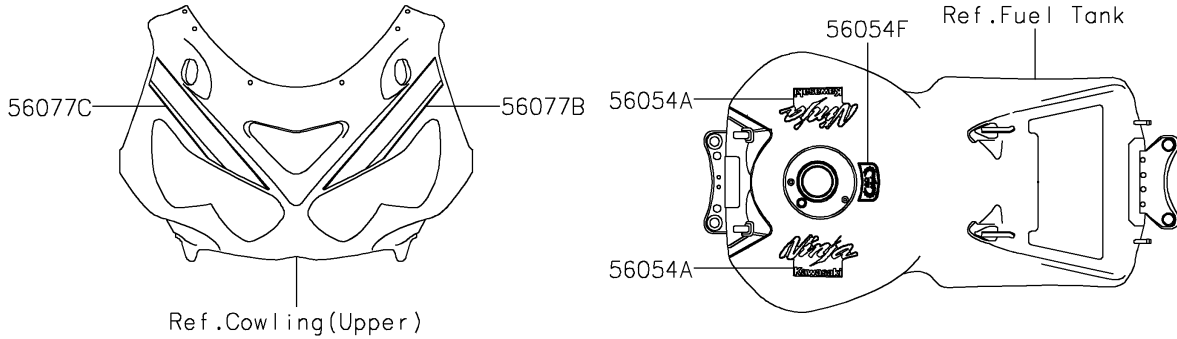

2024 Ninja ZX-14R ABS SE PARTS DIAGRAM

Decals(JRFNN/JRFNL)

F2861B

2024 Ninja ZX-14R ABS SE PARTS LIST

Decals(JRFNN/JRFNL)

ITEM NAME	PART NUMBER	QUANTITY
MARK,K.KAWASAKI (Ref # 56052)	56052-1202	1
MARK,FR FENDER,KTRC ABS (Ref # 56054)	56054-1115	2
MARK,FUEL TANK,NINJA KAWASAKI (Ref # 56054A)	56054-4116	2
MARK,LWR COWL.,LH (Ref # 56054B)	56054-4120	1
MARK,LWR COWL.,RH (Ref # 56054C)	56054-4121	1
MARK,TAIL COVER,ZX-14R (Ref # 56054D)	56054-4122	2
MARK,TAIL COVER,KAWASAKI (Ref # 56054E)	56054-4123	1
MARK,FUEL TANK,40YEARS NINJA (Ref # 56054F)	56054-4205	1
MARK,SIDE COWL.,LH,CNT (Ref # 56054G)	56054-4206	1
MARK,SIDE COWL.,RH,CNT (Ref # 56054H)	56054-4207	1
PATTERN,FUEL TANK,LH (Ref # 56077)	56077-1283	1
PATTERN,FUEL TANK,RH (Ref # 56077A)	56077-1284	1
PATTERN,UPP COWL.,LH (Ref # 56077B)	56077-1285	1
PATTERN,UPP COWL.RH (Ref # 56077C)	56077-1286	1