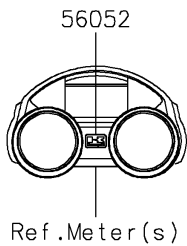

2024 Ninja ZX-14R ABS SE PARTS DIAGRAM

Decals(JRFNN/JRFNL)

F2861B

2024 Ninja ZX-14R ABS SE PARTS LIST

Decals(JRFNN/JRFNL)

ITEM NAME	PART NUMBER	QUANTITY
MARK,K.KAWASAKI (Ref # 56052)	56052-1202	1
MARK,FR FENDER,KTRC ABS (Ref # 56054)	56054-1115	2
MARK,FUEL TANK,NINJA KAWASAKI (Ref # 56054A)	56054-4116	2
MARK,LWR COWL.,LH (Ref # 56054B)	56054-4120	1
MARK,LWR COWL.,RH (Ref # 56054C)	56054-4121	1
MARK,TAIL COVER,ZX-14R (Ref # 56054D)	56054-4122	2
MARK,TAIL COVER,KAWASAKI (Ref # 56054E)	56054-4123	1
MARK,FUEL TANK,40YEARS NINJA (Ref # 56054F)	56054-4205	1
MARK,SIDE COWL.,LH,CNT (Ref # 56054G)	56054-4206	1
MARK,SIDE COWL.,RH,CNT (Ref # 56054H)	56054-4207	1
PATTERN,FUEL TANK,LH (Ref # 56077)	56077-1283	1
PATTERN,FUEL TANK,RH (Ref # 56077A)	56077-1284	1
PATTERN,UPP COWL.,LH (Ref # 56077B)	56077-1285	1
PATTERN,UPP COWL.RH (Ref # 56077C)	56077-1286	1