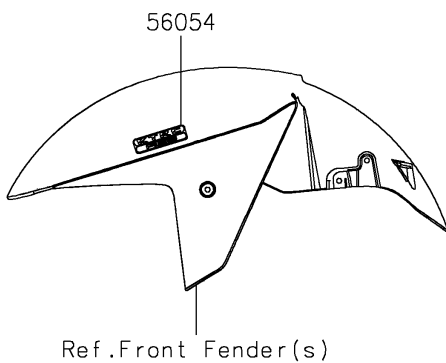

2024 Ninja ZX-14R ABS SE PARTS DIAGRAM

Decals(JRFNN/JRFNL)

F2861B

2024 Ninja ZX-14R ABS SE PARTS LIST

Decals(JRFNN/JRFNL)

ITEM NAME	PART NUMBER	QUANTITY
MARK,K.KAWASAKI (Ref # 56052)	56052-1202	1
MARK,FR FENDER,KTRC ABS (Ref # 56054)	56054-1115	2
MARK,FUEL TANK,NINJA KAWASAKI (Ref # 56054A)	56054-4116	2
MARK,LWR COWL.,LH (Ref # 56054B)	56054-4120	1
MARK,LWR COWL.,RH (Ref # 56054C)	56054-4121	1
MARK,TAIL COVER,ZX-14R (Ref # 56054D)	56054-4122	2
MARK,TAIL COVER,KAWASAKI (Ref # 56054E)	56054-4123	1
MARK,FUEL TANK,40YEARS NINJA (Ref # 56054F)	56054-4205	1
MARK,SIDE COWL.,LH,CNT (Ref # 56054G)	56054-4206	1
MARK,SIDE COWL.,RH,CNT (Ref # 56054H)	56054-4207	1
PATTERN,FUEL TANK,LH (Ref # 56077)	56077-1283	1
PATTERN,FUEL TANK,RH (Ref # 56077A)	56077-1284	1
PATTERN,UPP COWL.,LH (Ref # 56077B)	56077-1285	1
PATTERN,UPP COWL.RH (Ref # 56077C)	56077-1286	1