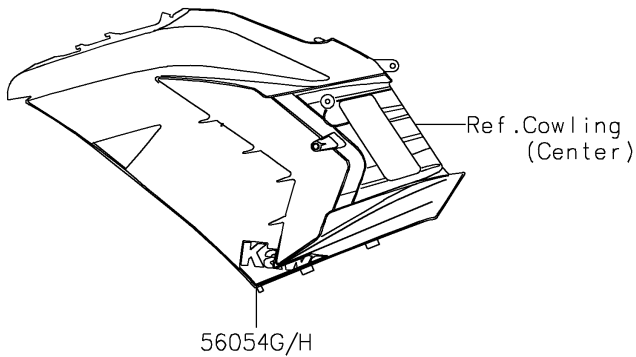

2024 Ninja ZX-14R ABS SE PARTS DIAGRAM

Decals(JRFNN/JRFNL)

F2861B

2024 Ninja ZX-14R ABS SE PARTS LIST

Decals(JRFNN/JRFNL)

ITEM NAME	PART NUMBER	QUANTITY
MARK,K.KAWASAKI (Ref # 56052)	56052-1202	1
MARK,FR FENDER,KTRC ABS (Ref # 56054)	56054-1115	2
MARK,FUEL TANK,NINJA KAWASAKI (Ref # 56054A)	56054-4116	2
MARK,LWR COWL.,LH (Ref # 56054B)	56054-4120	1
MARK,LWR COWL.,RH (Ref # 56054C)	56054-4121	1
MARK,TAIL COVER,ZX-14R (Ref # 56054D)	56054-4122	2
MARK,TAIL COVER,KAWASAKI (Ref # 56054E)	56054-4123	1
MARK,FUEL TANK,40YEARS NINJA (Ref # 56054F)	56054-4205	1
MARK,SIDE COWL.,LH,CNT (Ref # 56054G)	56054-4206	1
MARK,SIDE COWL.,RH,CNT (Ref # 56054H)	56054-4207	1
PATTERN,FUEL TANK,LH (Ref # 56077)	56077-1283	1
PATTERN,FUEL TANK,RH (Ref # 56077A)	56077-1284	1
PATTERN,UPP COWL.,LH (Ref # 56077B)	56077-1285	1
PATTERN,UPP COWL.RH (Ref # 56077C)	56077-1286	1