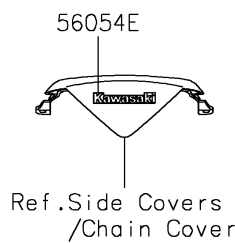

2024 Ninja ZX-14R ABS SE PARTS DIAGRAM

Decals(JRFNN/JRFNL)

F2861B

2024 Ninja ZX-14R ABS SE PARTS LIST

Decals(JRFNN/JRFNL)

ITEM NAME	PART NUMBER	QUANTITY
MARK,K.KAWASAKI (Ref # 56052)	56052-1202	1
MARK,FR FENDER,KTRC ABS (Ref # 56054)	56054-1115	2
MARK,FUEL TANK,NINJA KAWASAKI (Ref # 56054A)	56054-4116	2
MARK,LWR COWL.,LH (Ref # 56054B)	56054-4120	1
MARK,LWR COWL.,RH (Ref # 56054C)	56054-4121	1
MARK,TAIL COVER,ZX-14R (Ref # 56054D)	56054-4122	2
MARK,TAIL COVER,KAWASAKI (Ref # 56054E)	56054-4123	1
MARK,FUEL TANK,40YEARS NINJA (Ref # 56054F)	56054-4205	1
MARK,SIDE COWL.,LH,CNT (Ref # 56054G)	56054-4206	1
MARK,SIDE COWL.,RH,CNT (Ref # 56054H)	56054-4207	1
PATTERN,FUEL TANK,LH (Ref # 56077)	56077-1283	1
PATTERN,FUEL TANK,RH (Ref # 56077A)	56077-1284	1
PATTERN,UPP COWL.,LH (Ref # 56077B)	56077-1285	1
PATTERN,UPP COWL.RH (Ref # 56077C)	56077-1286	1