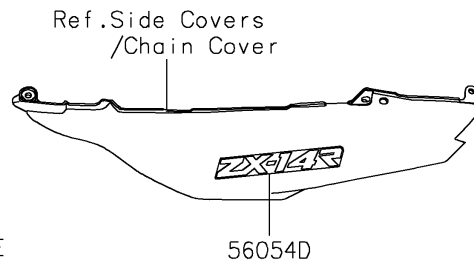

2024 Ninja ZX-14R ABS SE PARTS DIAGRAM

Decals(JRFNN/JRFNL)

F2861B

2024 Ninja ZX-14R ABS SE PARTS LIST

Decals(JRFNN/JRFNL)

ITEM NAME	PART NUMBER	QUANTITY
MARK,K.KAWASAKI (Ref # 56052)	56052-1202	1
MARK,FR FENDER,KTRC ABS (Ref # 56054)	56054-1115	2
MARK,FUEL TANK,NINJA KAWASAKI (Ref # 56054A)	56054-4116	2
MARK,LWR COWL.,LH (Ref # 56054B)	56054-4120	1
MARK,LWR COWL.,RH (Ref # 56054C)	56054-4121	1
MARK,TAIL COVER,ZX-14R (Ref # 56054D)	56054-4122	2
MARK,TAIL COVER,KAWASAKI (Ref # 56054E)	56054-4123	1
MARK,FUEL TANK,40YEARS NINJA (Ref # 56054F)	56054-4205	1
MARK,SIDE COWL.,LH,CNT (Ref # 56054G)	56054-4206	1
MARK,SIDE COWL.,RH,CNT (Ref # 56054H)	56054-4207	1
PATTERN,FUEL TANK,LH (Ref # 56077)	56077-1283	1
PATTERN,FUEL TANK,RH (Ref # 56077A)	56077-1284	1
PATTERN,UPP COWL.,LH (Ref # 56077B)	56077-1285	1
PATTERN,UPP COWL.RH (Ref # 56077C)	56077-1286	1