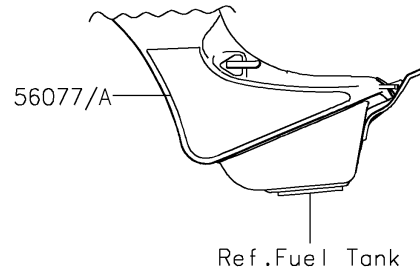

2024 Ninja ZX-14R ABS SE PARTS DIAGRAM

Decals(JRFNN/JRFNL)

F2861B

2024 Ninja ZX-14R ABS SE PARTS LIST

Decals(JRFNN/JRFNL)

ITEM NAME	PART NUMBER	QUANTITY
MARK,K.KAWASAKI (Ref # 56052)	56052-1202	1
MARK,FR FENDER,KTRC ABS (Ref # 56054)	56054-1115	2
MARK,FUEL TANK,NINJA KAWASAKI (Ref # 56054A)	56054-4116	2
MARK,LWR COWL.,LH (Ref # 56054B)	56054-4120	1
MARK,LWR COWL.,RH (Ref # 56054C)	56054-4121	1
MARK,TAIL COVER,ZX-14R (Ref # 56054D)	56054-4122	2
MARK,TAIL COVER,KAWASAKI (Ref # 56054E)	56054-4123	1
MARK,FUEL TANK,40YEARS NINJA (Ref # 56054F)	56054-4205	1
MARK,SIDE COWL.,LH,CNT (Ref # 56054G)	56054-4206	1
MARK,SIDE COWL.,RH,CNT (Ref # 56054H)	56054-4207	1
PATTERN,FUEL TANK,LH (Ref # 56077)	56077-1283	1
PATTERN,FUEL TANK,RH (Ref # 56077A)	56077-1284	1
PATTERN,UPP COWL.,LH (Ref # 56077B)	56077-1285	1
PATTERN,UPP COWL.RH (Ref # 56077C)	56077-1286	1