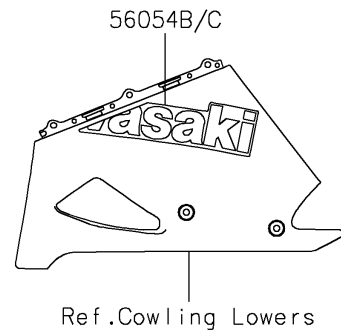

2024 Ninja ZX-14R ABS SE PARTS DIAGRAM

Decals(JRFNN/JRFNL)

F2861B

2024 Ninja ZX-14R ABS SE PARTS LIST

Decals(JRFNN/JRFNL)

ITEM NAME	PART NUMBER	QUANTITY
MARK,K.KAWASAKI (Ref # 56052)	56052-1202	1
MARK,FR FENDER,KTRC ABS (Ref # 56054)	56054-1115	2
MARK,FUEL TANK,NINJA KAWASAKI (Ref # 56054A)	56054-4116	2
MARK,LWR COWL.,LH (Ref # 56054B)	56054-4120	1
MARK,LWR COWL.,RH (Ref # 56054C)	56054-4121	1
MARK,TAIL COVER,ZX-14R (Ref # 56054D)	56054-4122	2
MARK,TAIL COVER,KAWASAKI (Ref # 56054E)	56054-4123	1
MARK,FUEL TANK,40YEARS NINJA (Ref # 56054F)	56054-4205	1
MARK,SIDE COWL.,LH,CNT (Ref # 56054G)	56054-4206	1
MARK,SIDE COWL.,RH,CNT (Ref # 56054H)	56054-4207	1
PATTERN,FUEL TANK,LH (Ref # 56077)	56077-1283	1
PATTERN,FUEL TANK,RH (Ref # 56077A)	56077-1284	1
PATTERN,UPP COWL.,LH (Ref # 56077B)	56077-1285	1
PATTERN,UPP COWL.RH (Ref # 56077C)	56077-1286	1