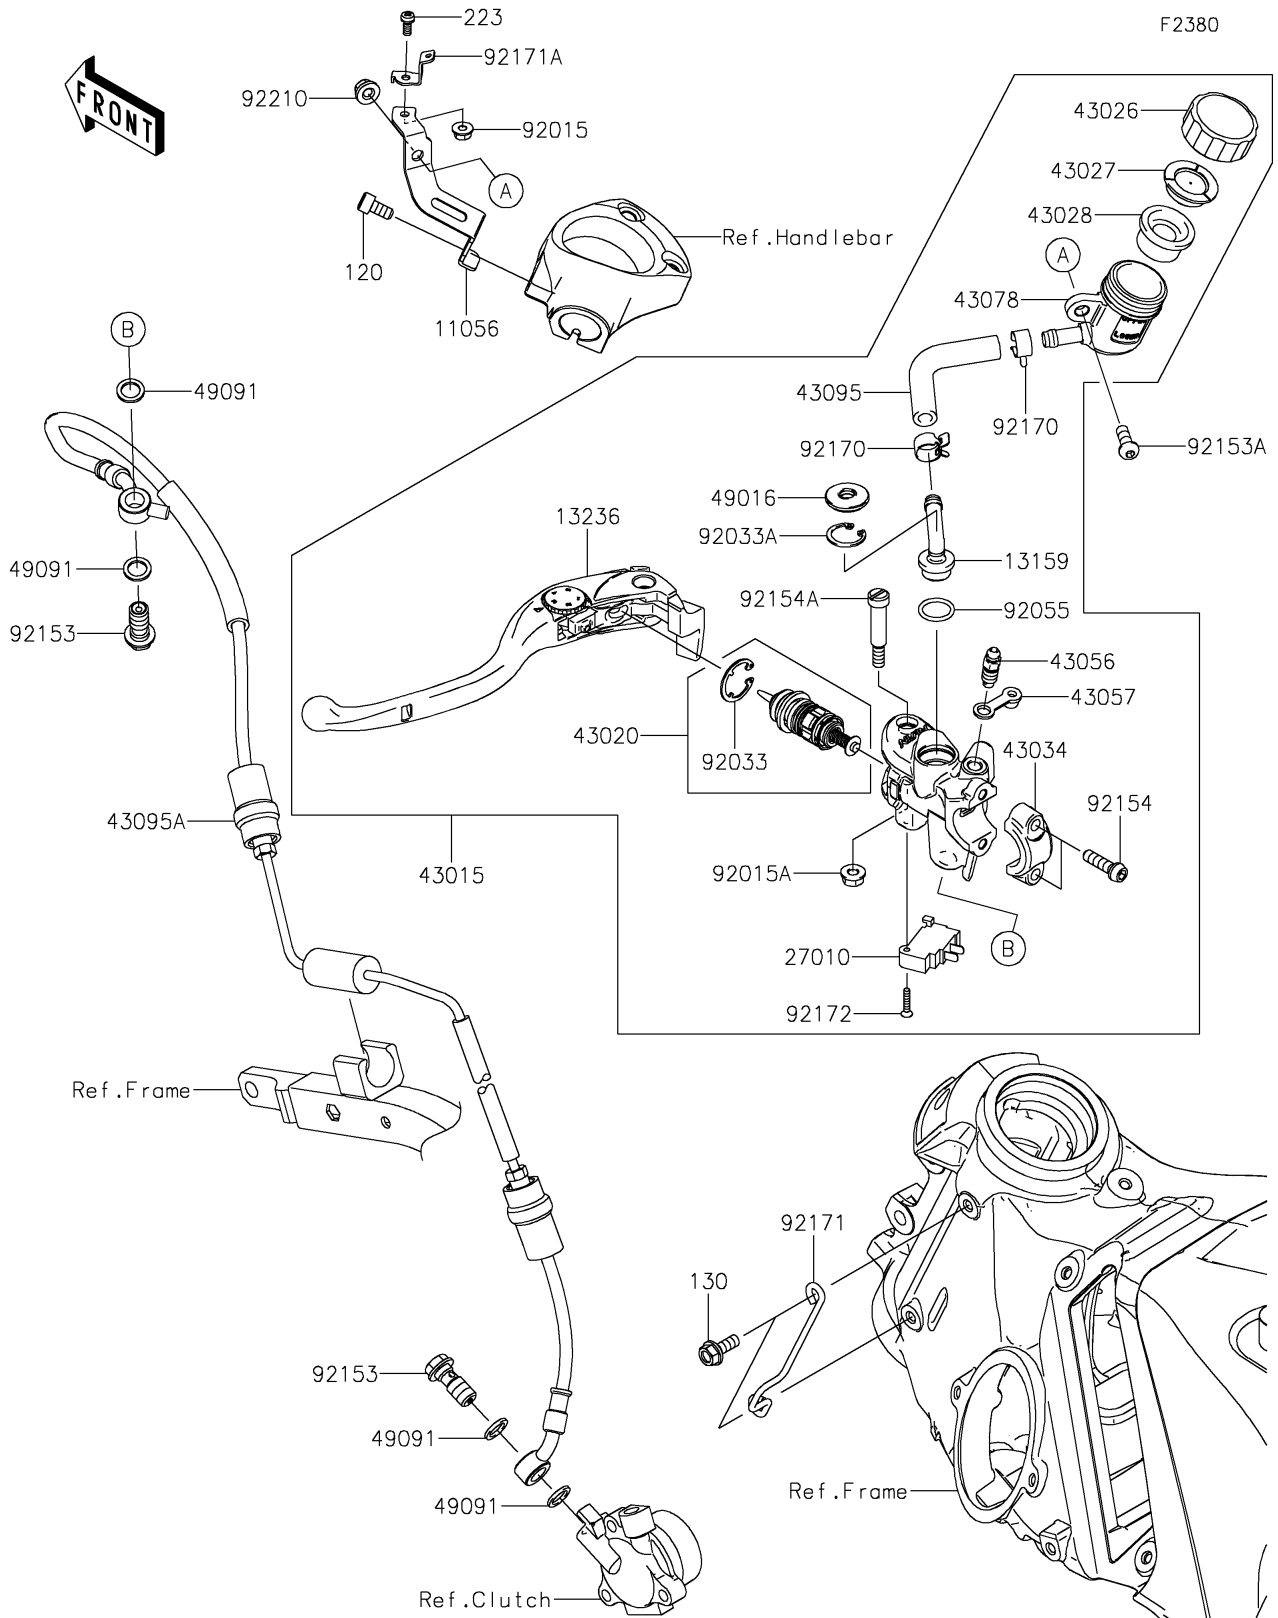

2024 Ninja ZX-14R ABS SE PARTS DIAGRAM

Clutch Master Cylinder

2024 Ninja ZX-14R ABS SE PARTS LIST

Clutch Master Cylinder

ITEM NAME	PART NUMBER	QUANTITY
BRACKET,RESERVOIR (Ref # 11056)	11056-7710	1
CONNECTOR (Ref # 13159)	13159-1061	1
LEVER-COMP,CLUTCH (Ref # 13236)	13236-0774	1
SWITCH,CLUTCH (Ref # 27010)	27010-0051	1
CYLINDER-ASSY-MASTER,CLUTCH (Ref # 43015)	43015-0636	1
PISTON-COMP-BRAKE (Ref # 43020)	43020-0013	1
CAP-BRAKE (Ref # 43026)	43026-1070	1
PLATE-DIAPHRAGM (Ref # 43027)	43027-1054	1
DIAPHRAGM (Ref # 43028)	43028-1073	1
HOLDER-BRAKE,MASTER CYLINDER (Ref # 43034)	43034-0056	1
BREATHER-BRAKE (Ref # 43056)	43056-1056	1
CAP-BREATHER (Ref # 43057)	43057-1001	1
RESERVOIR (Ref # 43078)	43078-0580	1
HOSE-BRAKE,FR MASTER CYLINDER (Ref # 43095)	43095-0040	1
HOSE-BRAKE,M/C-CLUTCH RELEASE (Ref # 43095A)	43095-0910	1
COVER-SEAL (Ref # 49016)	49016-1147	1
WASHER-SEAL,10.1X14.5X1.5 (Ref # 49091)	49091-0001	4
NUT,FLANGED,4MM (Ref # 92015)	92015-1317	1
NUT,FLANGED,6MM (Ref # 92015A)	92015-1528	1
RING-SNAP (Ref # 92033)	92033-0034	1
RING-SNAP,20.5MM (Ref # 92033A)	92033-1186	1
RING-O,14.8X2.4 (Ref # 92055)	92055-0741	1
BOLT,OIL,L=23 (Ref # 92153)	92153-0627	2
BOLT,SOCKET,6X16 (Ref # 92153A)	92153-1785	1
BOLT,SOCKET,6X22 (Ref # 92154)	92154-1456	2
BOLT,LEVER (Ref # 92154A)	92154-1912	1
CLAMP,HOSE (Ref # 92170)	92170-1091	2
CLAMP,CLUTCH HOSE (Ref # 92171)	92171-0633	1
CLAMP,RESERVOIR CAP (Ref # 92171A)	92171-0637	1

2024 Ninja ZX-14R ABS SE PARTS LIST

Clutch Master Cylinder

ITEM NAME	PART NUMBER	QUANTITY
SCREW,3X16 (Ref # 92172)	92172-0349	1
NUT,6MM (Ref # 92210)	92210-0991	1
BOLT-SOCKET,6X12 (Ref # 120)	120CA0612	1
BOLT-FLANGED,6X16 (Ref # 130)	130BA0616	2
SCREW-PAN-WS-CROS (Ref # 223)	223R0410	1