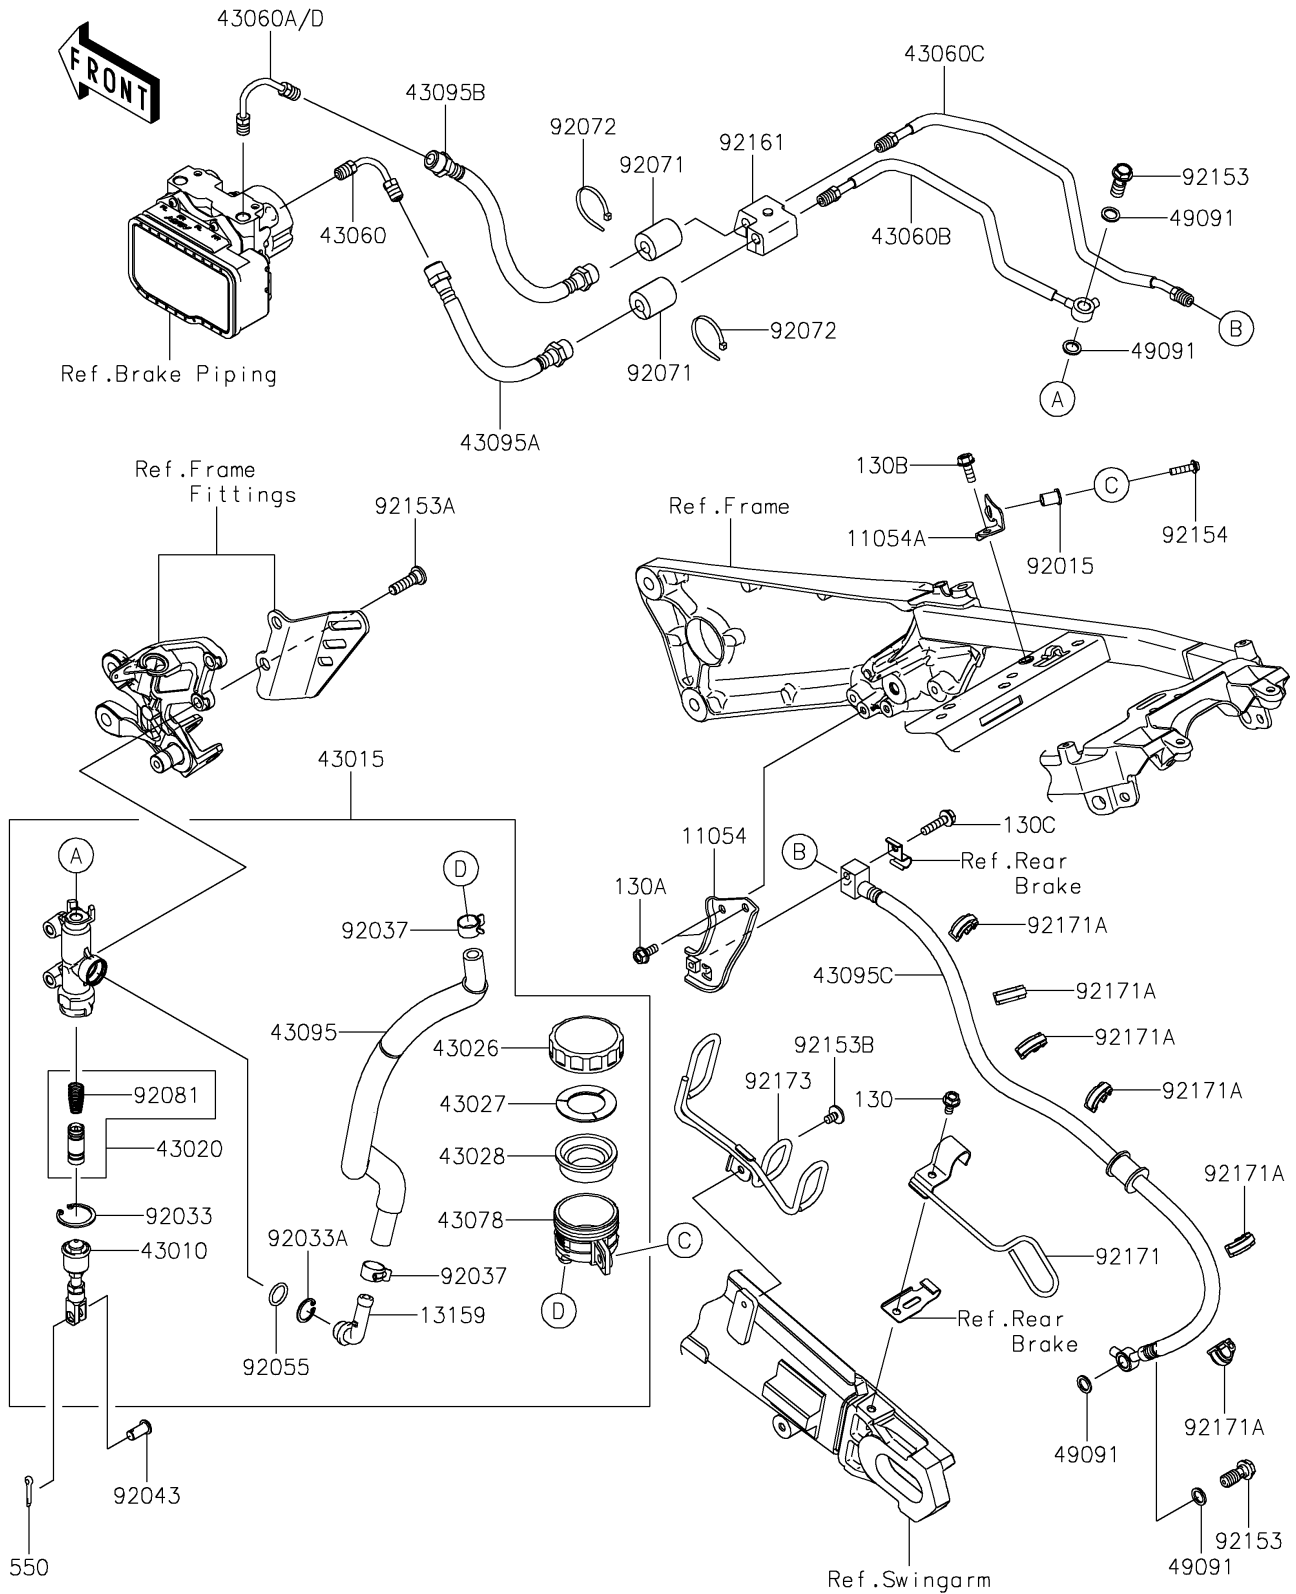

2024 Ninja ZX-14R ABS SE PARTS DIAGRAM

Rear Master Cylinder

F2293