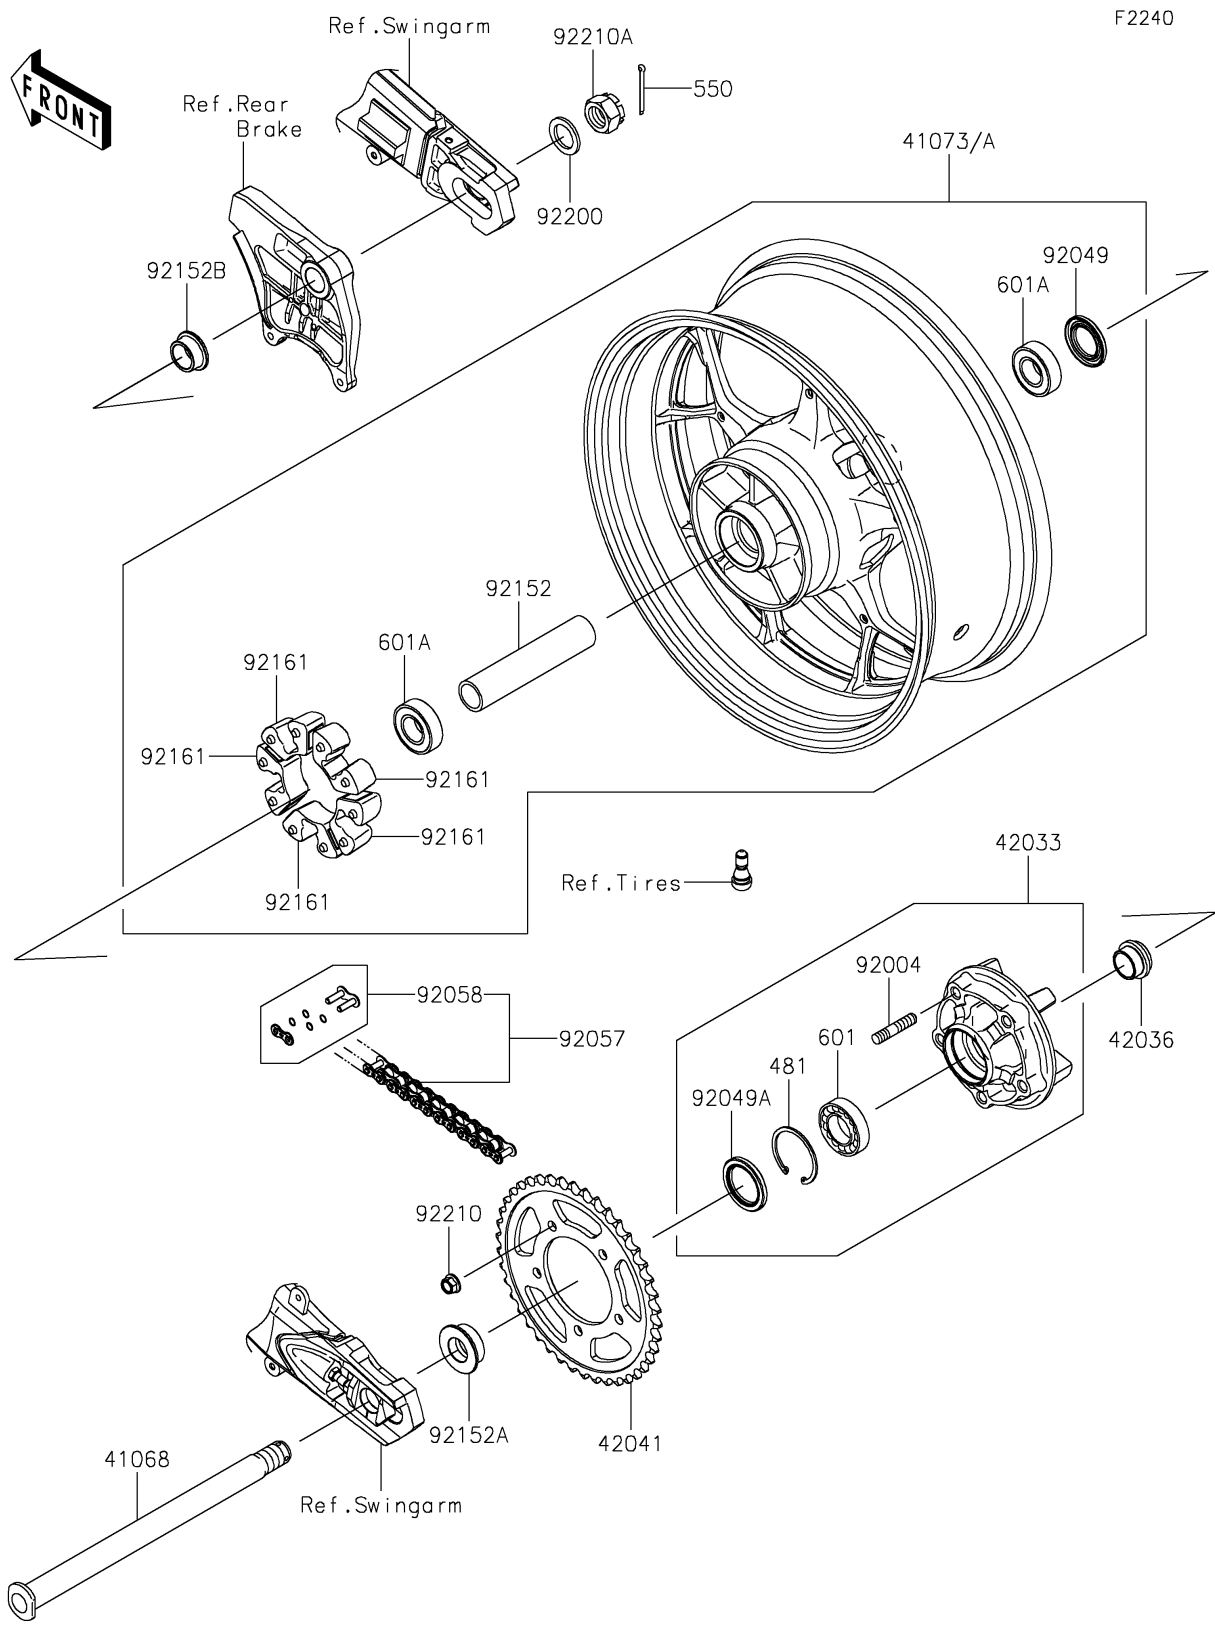

2024 Ninja ZX-14R ABS SE PARTS DIAGRAM

Rear Wheel/Chain

2024 Ninja ZX-14R ABS SE PARTS LIST

Rear Wheel/Chain

ITEM NAME	PART NUMBER	QUANTITY
AXLE,RR,24X350 (Ref # 41068)	41068-0612	1
WHEEL-ASSY,RR,L.GREEN (Ref # 41073A)	41073-0731-19T	1
COUPLING-ASSY,RR HUB (Ref # 42033)	42033-0021	1
SLEEVE,RR HUB,L=22 (Ref # 42036)	42036-1279	1
SPROCKET-HUB,42T (Ref # 42041)	42041-0117	1
STUD,10X24 (Ref # 92004)	92004-0029	5
SEAL-OIL,31X52X5 (Ref # 92049)	92049-0722	1
SEAL-OIL,PJN40556 (Ref # 92049A)	92049-1263	1
CHAIN,DRIVE,EK530RMX/3DX118L (Ref # 92057)	92057-0579	1
JOINT-CHAIN (Ref # 92058)	92058-0031	1
COLLAR,RR HUB,L=152.5 (Ref # 92152)	92152-1080	1
COLLAR,RR AXLE,LH,L=16.5 (Ref # 92152A)	92152-2767	1
COLLAR,RR AXLE,RH,L=16 (Ref # 92152B)	92152-2768	1
DAMPER,SHOCK,RR HUB (Ref # 92161)	92161-1286	5
WASHER,25.5X38X3.2 (Ref # 92200)	92200-0278	1
NUT,LOCK,FLANGED,10MM (Ref # 92210)	92210-0276	5
NUT,CASTLE,24MM (Ref # 92210A)	92210-0280	1
CIRCLIP (Ref # 481)	481J5500	1
PIN-COTTER,4.0X45 (Ref # 550)	550AA4045	1
BEARING-BALL,#6006G (Ref # 601)	601B6006G	1
BEARING-BALL (Ref # 601A)	601B6205UU	2