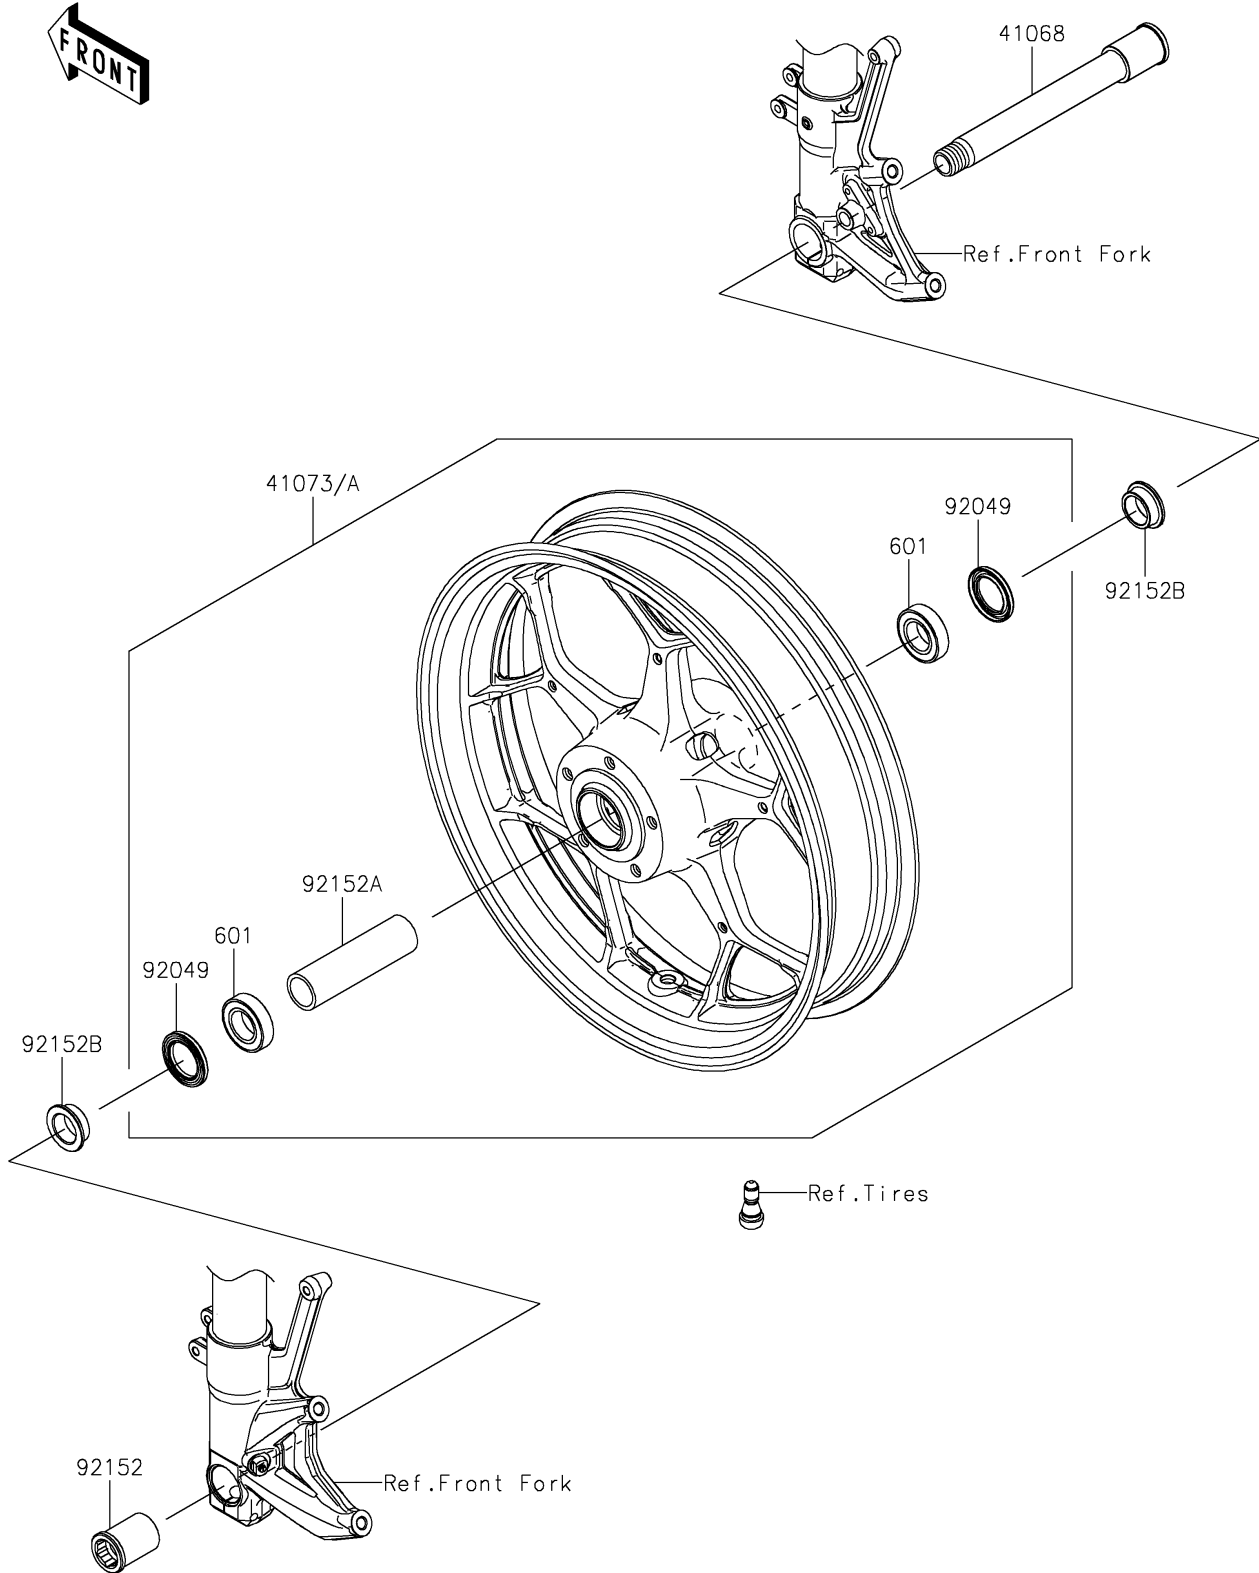

# 2024 Ninja ZX-14R ABS SE PARTS DIAGRAM

Front Wheel

F2230

## 2024 Ninja ZX-14R ABS SE PARTS LIST

### Front Wheel

ITEM NAME	PART NUMBER	QUANTITY
AXLE,FR,24X195 (Ref # 41068)	41068-0604	1
WHEEL-ASSY,FR,L.GREEN (Ref # 41073A)	41073-0730-19T	1
SEAL-OIL,BJN-C2 32X47X5 (Ref # 92049)	92049-0050	2
COLLAR,FR AXLE,LH,L=44.5 (Ref # 92152)	92152-0240	1
COLLAR,FR HUB,L=115 (Ref # 92152A)	92152-0242	1
COLLAR,25X32X13 (Ref # 92152B)	92152-2719	2
BEARING-BALL,#6005UU (Ref # 601)	601B6005UU	2