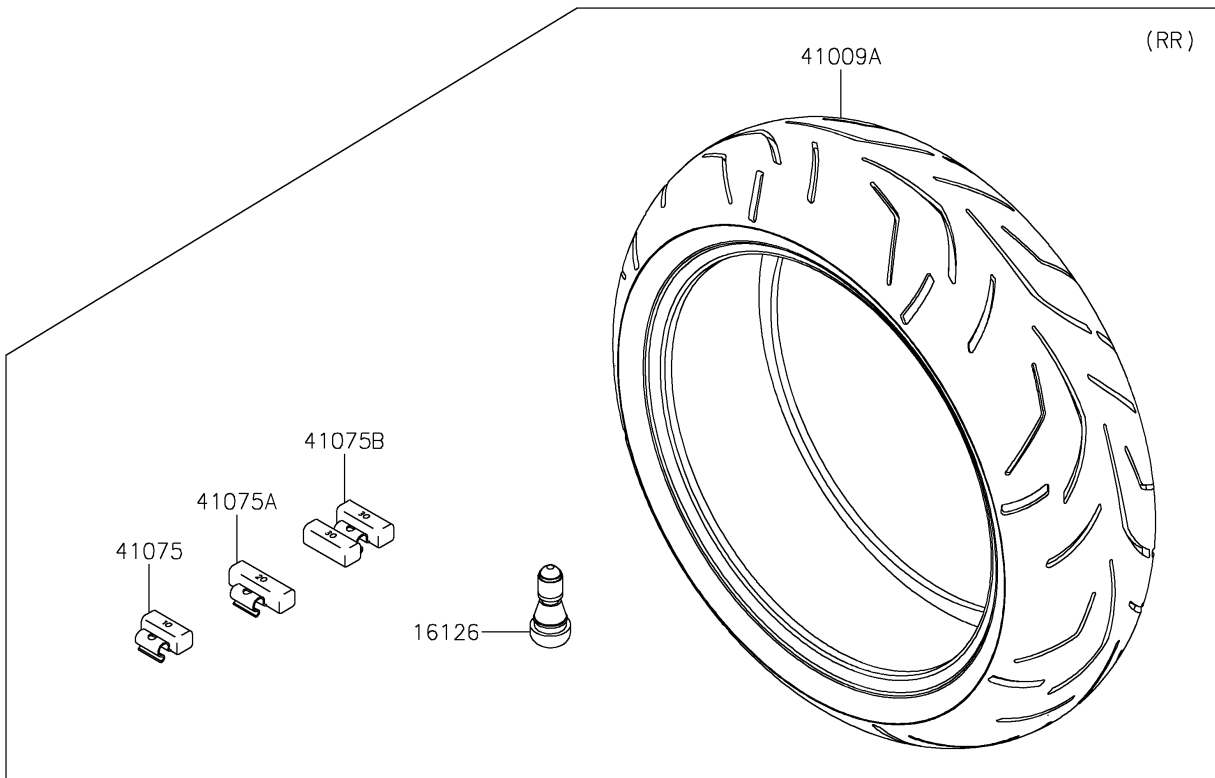

# 2024 Ninja ZX-14R ABS SE PARTS DIAGRAM

Tires

F2210

## 2024 Ninja ZX-14R ABS SE PARTS LIST

### Tires

ITEM NAME	PART NUMBER	QUANTITY
VALVE,TIRE (Ref # 16126)	16126-1140	2
TIRE,FR,120/70ZR17(58W),S20F (Ref # 41009)	41009-0736	1
TIRE,RR,190/50ZR17(73W),S20R (Ref # 41009A)	41009-0737	1
BALANCER-WHEEL,10G,SILVER (Ref # 41075)	41075-0007	AR
BALANCER-WHEEL,20G,SILVER (Ref # 41075A)	41075-0008	AR
BALANCER-WHEEL,30G,SILVER (Ref # 41075B)	41075-0017	AR