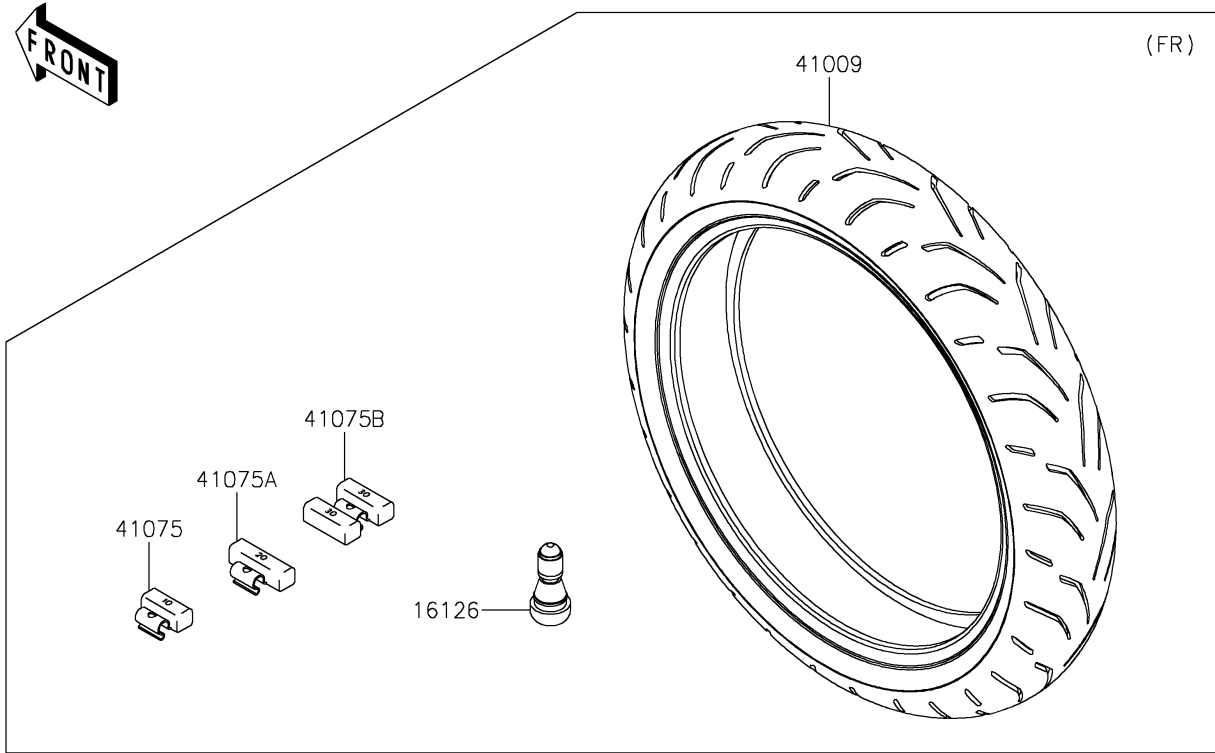

# 2024 Ninja ZX-14R ABS SE PARTS DIAGRAM

Tires

F2210

## 2024 Ninja ZX-14R ABS SE PARTS LIST

### Tires

ITEM NAME	PART NUMBER	QUANTITY
VALVE,TIRE (Ref # 16126)	16126-1140	2
TIRE,FR,120/70ZR17(58W),S20F (Ref # 41009)	41009-0736	1
TIRE,RR,190/50ZR17(73W),S20R (Ref # 41009A)	41009-0737	1
BALANCER-WHEEL,10G,SILVER (Ref # 41075)	41075-0007	AR
BALANCER-WHEEL,20G,SILVER (Ref # 41075A)	41075-0008	AR
BALANCER-WHEEL,30G,SILVER (Ref # 41075B)	41075-0017	AR