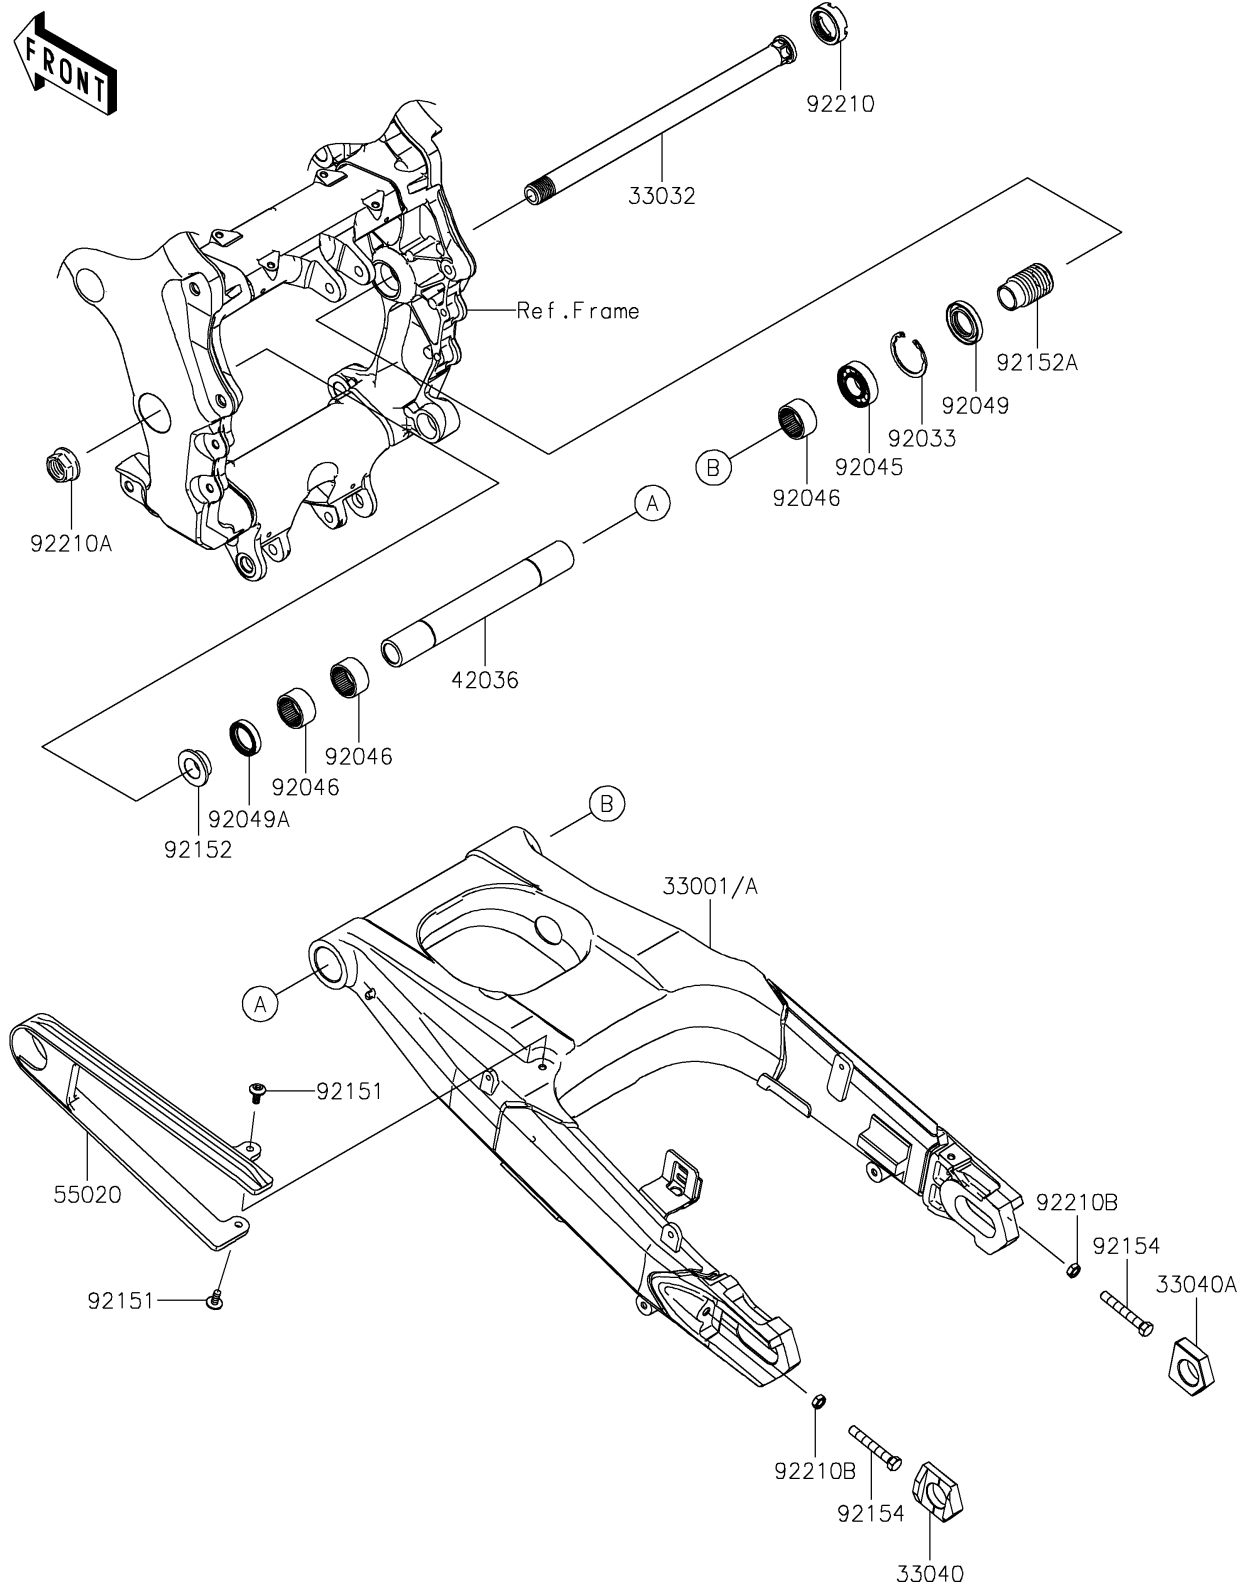

2024 Ninja ZX-14R ABS SE PARTS DIAGRAM

Swingarm

F2141

2024 Ninja ZX-14R ABS SE PARTS LIST

Swingarm

ITEM NAME	PART NUMBER	QUANTITY
ARM-COMP-SWING,P.SILVER (Ref # 33001A)	33001-0748-458	1
SHAFT-SWING ARM (Ref # 33032)	33032-0044	1
ADJUSTER-CHAIN,LH (Ref # 33040)	33040-0017	1
ADJUSTER-CHAIN,RH (Ref # 33040A)	33040-0018	1
SLEEVE,SWING ARM PIVOT,L=226 (Ref # 42036)	42036-1341	1
GUARD,CHAIN (Ref # 55020)	55020-0818	1
RING-SNAP,42MM (Ref # 92033)	92033-1041	1
BEARING-BALL,6004UL11 (Ref # 92045)	92045-0017	1
BEARING-NEEDLE,7E-HVS 28X34X17 (Ref # 92046)	92046-0008	3
SEAL-OIL,MHSA25X42X6 (Ref # 92049)	92049-1314	1
SEAL-OIL,MHSA25X34X7 (Ref # 92049A)	92049-1352	1
BOLT,SOCKET,6X14 (Ref # 92151)	92151-1654	2
COLLAR,SWING ARM,L=12.5 (Ref # 92152)	92152-1234	1
COLLAR,SWING ARM,RH,L=47 (Ref # 92152A)	92152-2981	1
BOLT-SMALL,8X55 (Ref # 92154)	92154-1962	2
NUT,30MM (Ref # 92210)	92210-0134	1
NUT,FLANGED,20MM (Ref # 92210A)	92210-0320	1
NUT-HEX-SMALL,8MM (Ref # 92210B)	92210-1459	2