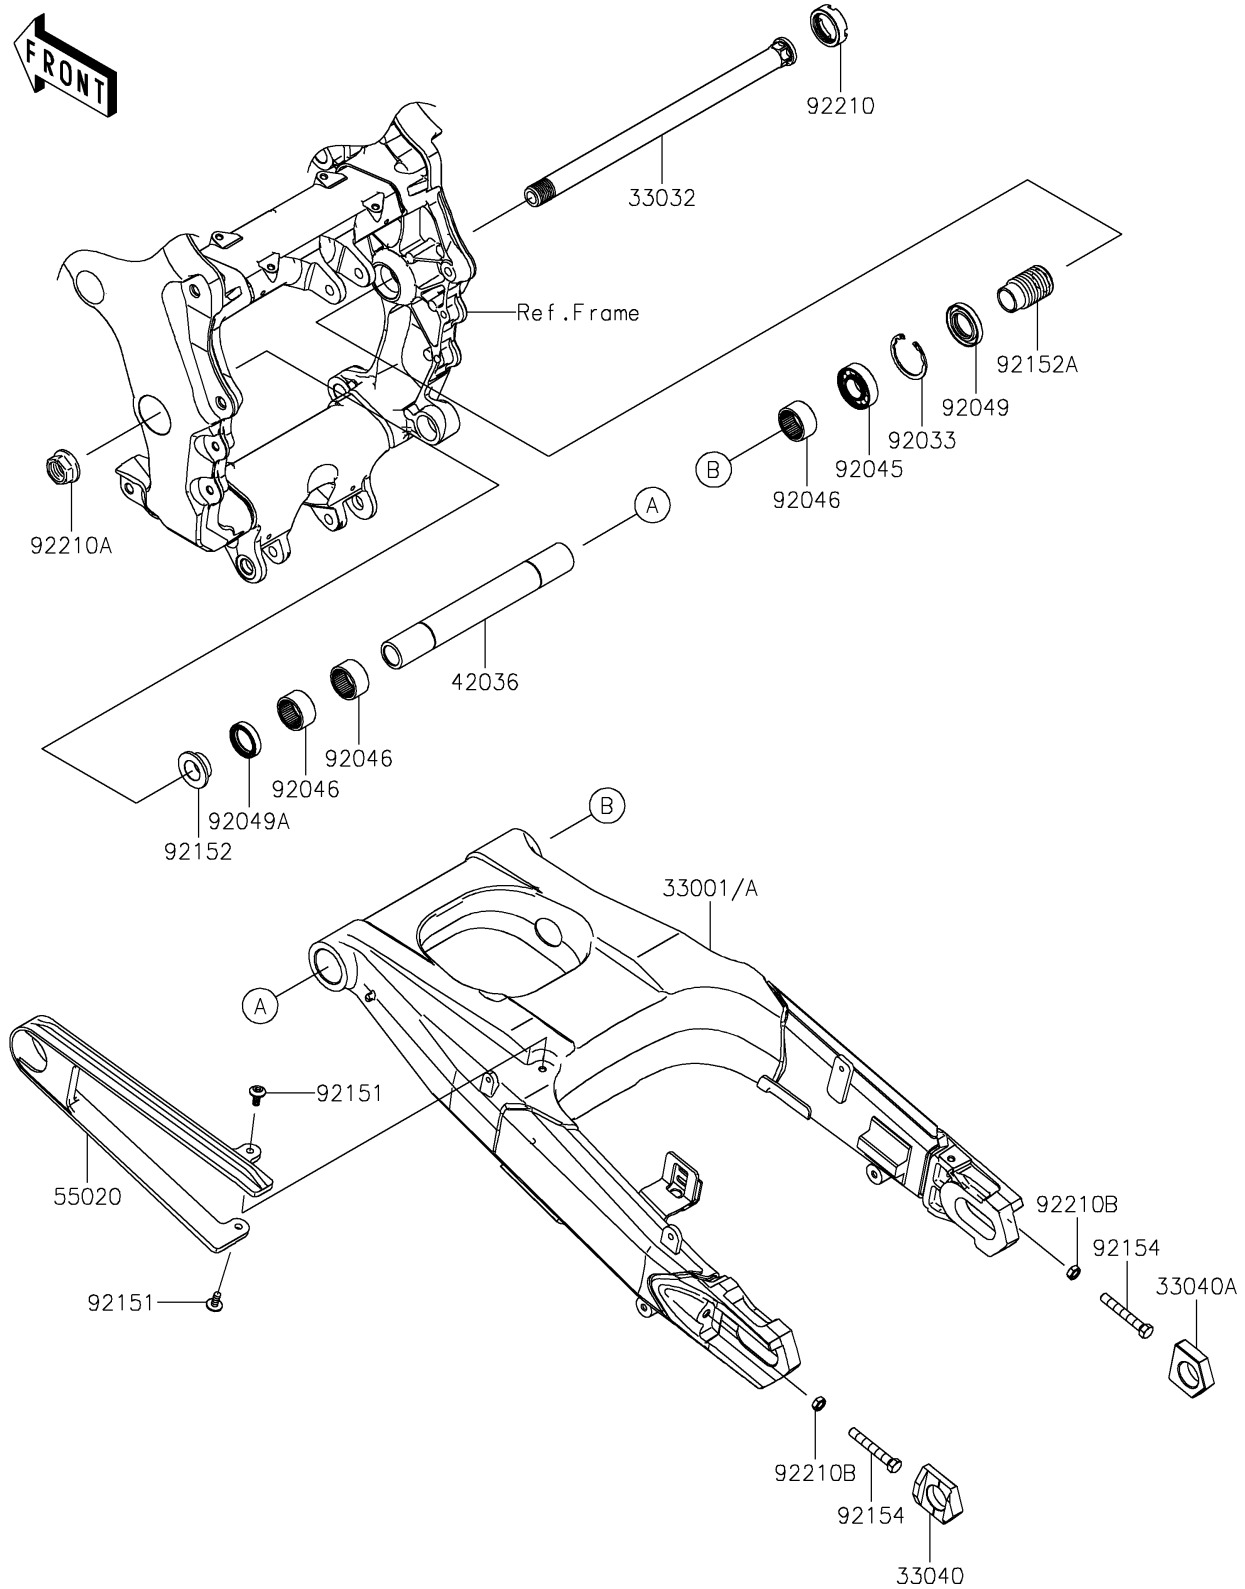

2023 Ninja ZX-14R ABS SE

PARTS DIAGRAM

Swingarm

F2141

2023 Ninja ZX-14R ABS SE

PARTS LIST

Swingarm

ITEM NAME	PART NUMBER	QUANTITY
ARM-COMP-SWING,F.S.BLACK (Ref # 33001)	33001-0748-18R	1
SHAFT-SWING ARM (Ref # 33032)	33032-0044	1
ADJUSTER-CHAIN,LH (Ref # 33040)	33040-0017	1
ADJUSTER-CHAIN,RH (Ref # 33040A)	33040-0018	1
SLEEVE,SWING ARM PIVOT,L=226 (Ref # 42036)	42036-1341	1
GUARD,CHAIN (Ref # 55020)	55020-0818	1
RING-SNAP,42MM (Ref # 92033)	92033-1041	1
BEARING-BALL,6004UL11 (Ref # 92045)	92045-0017	1
BEARING-NEEDLE,7E-HVS 28X34X17 (Ref # 92046)	92046-0008	3
SEAL-OIL,MHSA25X42X6 (Ref # 92049)	92049-1314	1
SEAL-OIL,MHSA25X34X7 (Ref # 92049A)	92049-1352	1
BOLT,SOCKET,6X14 (Ref # 92151)	92151-1654	2
COLLAR,SWING ARM,L=12.5 (Ref # 92152)	92152-1234	1
COLLAR,SWING ARM,RH,L=47 (Ref # 92152A)	92152-2981	1
BOLT-SMALL,8X55 (Ref # 92154)	92154-1962	2
NUT,30MM (Ref # 92210)	92210-0134	1
NUT,FLANGED,20MM (Ref # 92210A)	92210-0320	1
NUT-HEX-SMALL,8MM (Ref # 92210B)	92210-1459	2