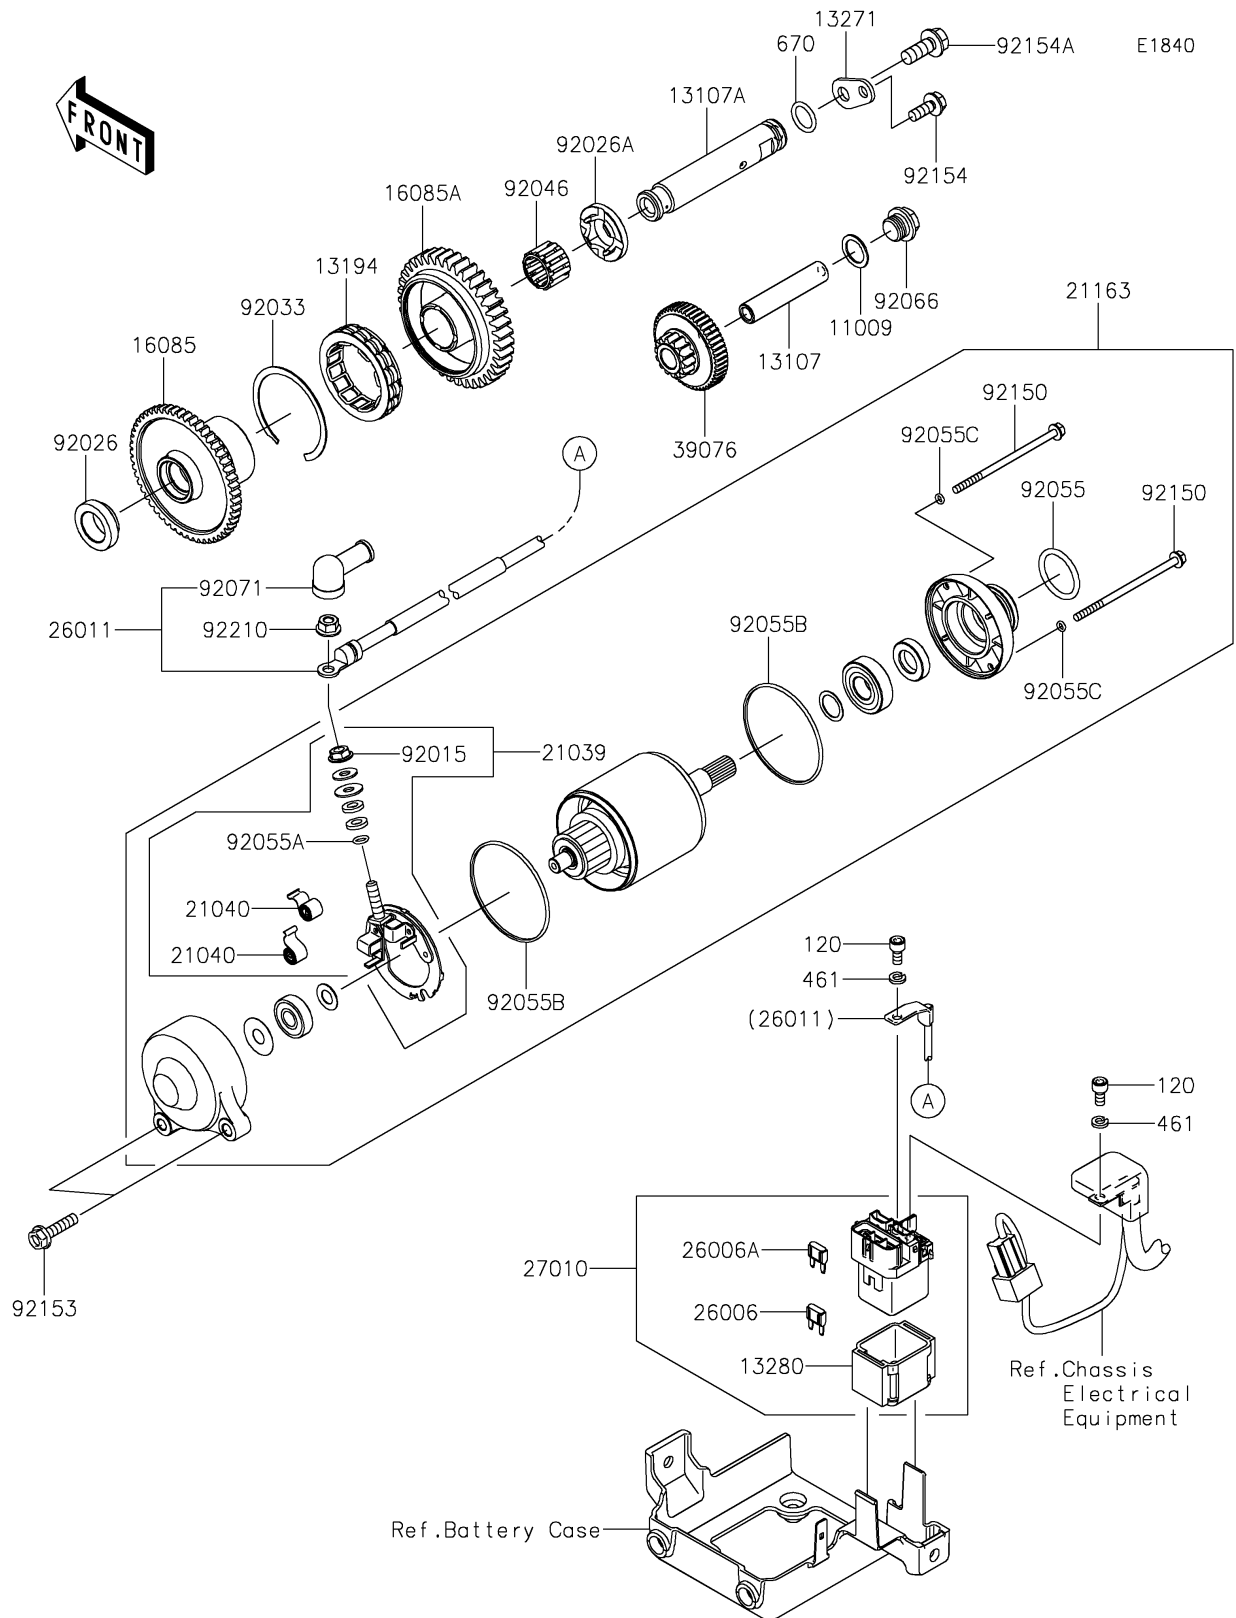

2025 Ninja ZX-14R ABS SE

PARTS DIAGRAM

Starter Motor

2025 Ninja ZX-14R ABS SE

PARTS LIST

Starter Motor

ITEM NAME	PART NUMBER	QUANTITY
GASKET,14.3X20X1 (Ref # 11009)	11009-1238	1
SHAFT (Ref # 13107)	13107-0136	1
SHAFT (Ref # 13107A)	13107-0740	1
CLUTCH-ONEWAY (Ref # 13194)	13194-3704	1
PLATE (Ref # 13271)	13271-0845	1
HOLDER,MAGNETIC SWITCH (Ref # 13280)	13280-0814	1
GEAR (Ref # 16085)	16085-0113	1
GEAR,39T (Ref # 16085A)	16085-0596	1
BRUSH (Ref # 21039)	21039-1066	1
SPRING-BRUSH (Ref # 21040)	21040-1057	2
STARTER-ELECTRIC (Ref # 21163)	21163-0053	1
FUSE,MINI BLADE,15A,BLUE (Ref # 26006)	26006-0001	1
FUSE,MINI BLADE,30A,GREEN (Ref # 26006A)	26006-1080	1
WIRE-LEAD (Ref # 26011)	26011-0122	1
SWITCH (Ref # 27010)	27010-0770	1
LIMITER (Ref # 39076)	39076-0031	1
NUT,STARTER MOTOR (Ref # 92015)	92015-1476	1
SPACER,LH (Ref # 92026)	92026-0137	1
SPACER,RH (Ref # 92026A)	92026-0732	1
RING-SNAP (Ref # 92033)	92033-3731	1
BEARING-NEEDLE,18X24X17 (Ref # 92046)	92046-0608	1
RING-O (Ref # 92055)	92055-1276	1
RING-O,4.5X2.0 (Ref # 92055A)	92055-1370	1
RING-O (Ref # 92055B)	92055-1550	2
RING-O (Ref # 92055C)	92055-1551	2
PLUG,14X8 (Ref # 92066)	92066-0837	1
GROMMET (Ref # 92071)	92071-0024	1
BOLT,FLANGED,4X80 (Ref # 92150)	92150-1969	2
BOLT,FLANGED,6X25 (Ref # 92153)	92153-1592	2

2025 Ninja ZX-14R ABS SE

PARTS LIST

Starter Motor

ITEM NAME	PART NUMBER	QUANTITY
BOLT,FLANGED,6X16 (Ref # 92154)	92154-1851	1
BOLT,FLANGED,8X20 (Ref # 92154A)	92154-1852	1
NUT,6MM (Ref # 92210)	92210-0188	1
BOLT-SOCKET,5X10 (Ref # 120)	120CA0510	2
WASHER-SPRING,5MM (Ref # 461)	461DA0500	2
O RING,14MM (Ref # 670)	670D2014	1