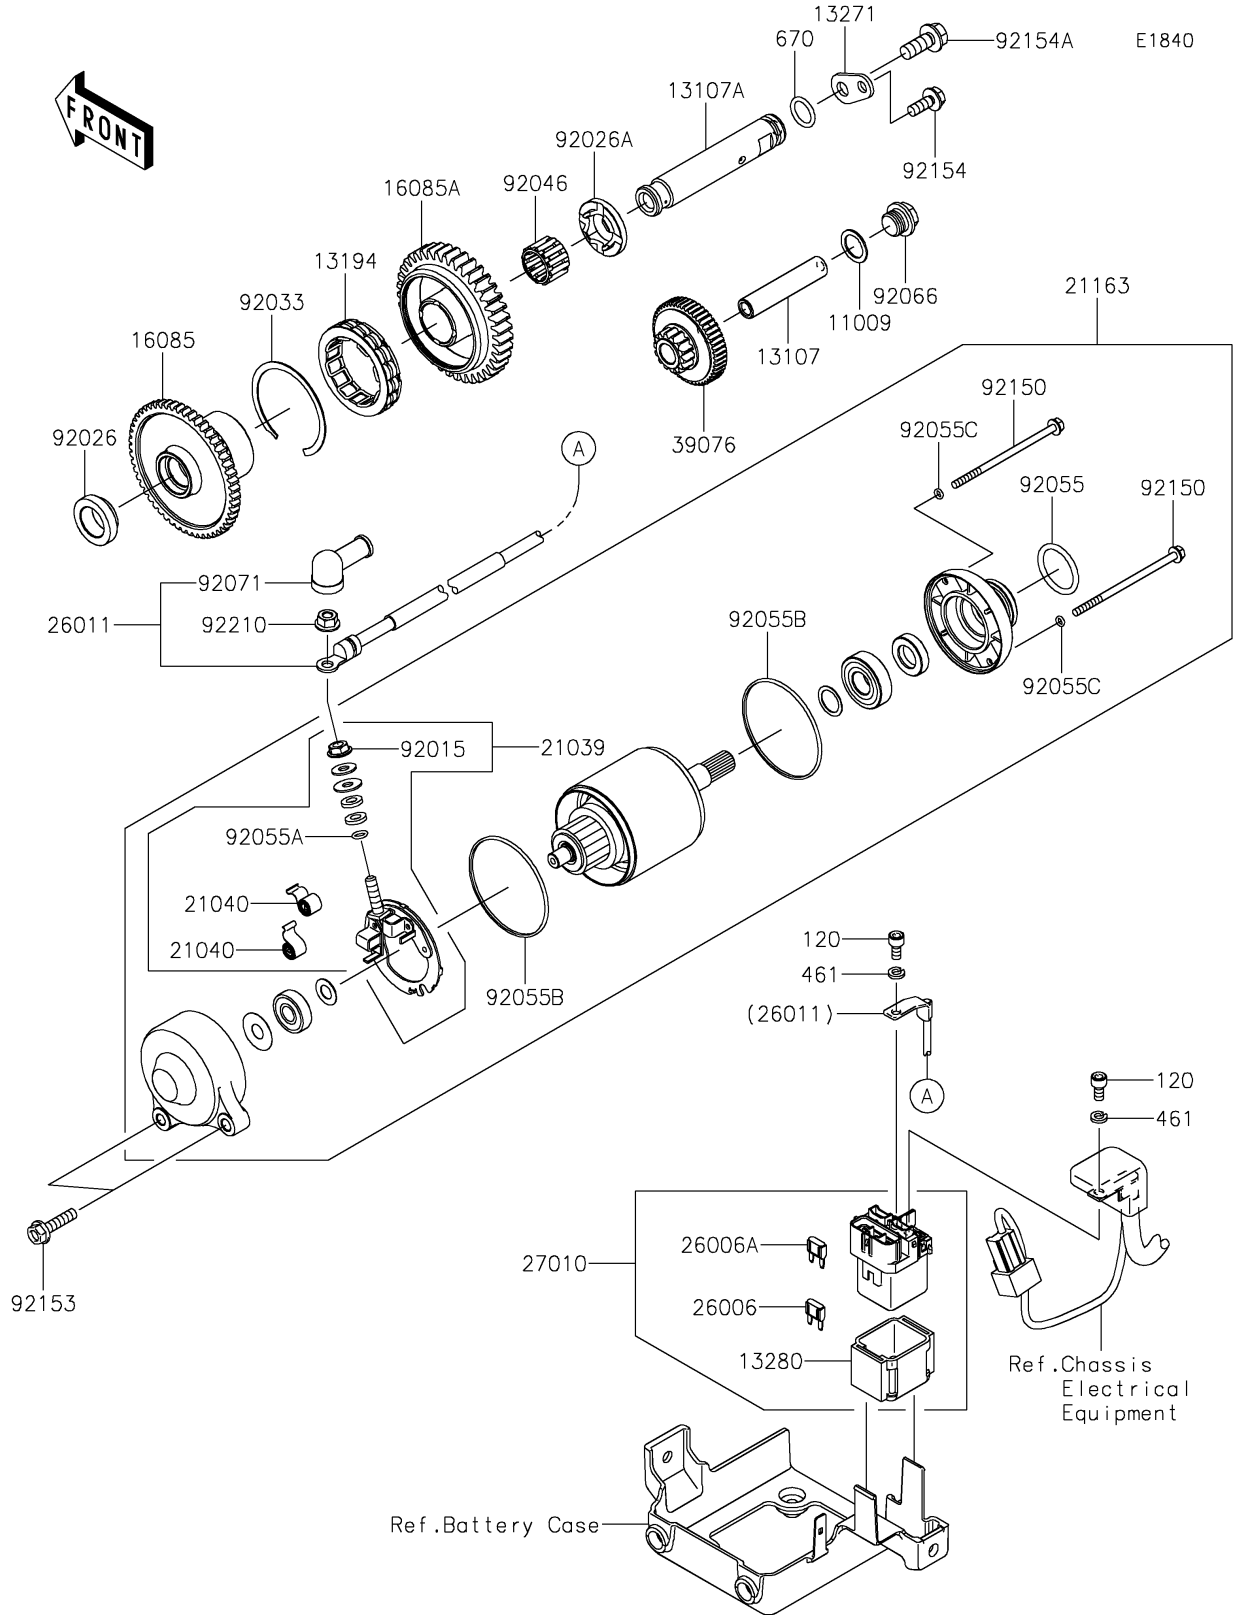

2024 Ninja ZX-14R ABS SE PARTS DIAGRAM

Starter Motor

2024 Ninja ZX-14R ABS SE PARTS LIST

Starter Motor

ITEM NAME	PART NUMBER	QUANTITY
GASKET,14.3X20X1 (Ref # 11009)	11009-1238	1
SHAFT (Ref # 13107)	13107-0136	1
SHAFT (Ref # 13107A)	13107-0740	1
CLUTCH-ONEWAY (Ref # 13194)	13194-3704	1
PLATE (Ref # 13271)	13271-0845	1
HOLDER,MAGNETIC SWITCH (Ref # 13280)	13280-0814	1
GEAR (Ref # 16085)	16085-0113	1
GEAR,39T (Ref # 16085A)	16085-0596	1
BRUSH (Ref # 21039)	21039-1066	1
SPRING-BRUSH (Ref # 21040)	21040-1057	2
STARTER-ELECTRIC (Ref # 21163)	21163-0053	1
FUSE,MINI BLADE,15A,BLUE (Ref # 26006)	26006-0001	1
FUSE,MINI BLADE,30A,GREEN (Ref # 26006A)	26006-1080	1
WIRE-LEAD (Ref # 26011)	26011-0122	1
SWITCH (Ref # 27010)	27010-0770	1
LIMITER (Ref # 39076)	39076-0031	1
NUT,STARTER MOTOR (Ref # 92015)	92015-1476	1
SPACER,LH (Ref # 92026)	92026-0137	1
SPACER,RH (Ref # 92026A)	92026-0732	1
RING-SNAP (Ref # 92033)	92033-3731	1
BEARING-NEEDLE,18X24X17 (Ref # 92046)	92046-0608	1
RING-O (Ref # 92055)	92055-1276	1
RING-O,4.5X2.0 (Ref # 92055A)	92055-1370	1
RING-O (Ref # 92055B)	92055-1550	2
RING-O (Ref # 92055C)	92055-1551	2
PLUG,14X8 (Ref # 92066)	92066-0837	1
GROMMET (Ref # 92071)	92071-0024	1
BOLT,FLANGED,4X80 (Ref # 92150)	92150-1969	2
BOLT,FLANGED,6X25 (Ref # 92153)	92153-1592	2

2024 Ninja ZX-14R ABS SE PARTS LIST

Starter Motor

ITEM NAME	PART NUMBER	QUANTITY
BOLT,FLANGED,6X16 (Ref # 92154)	92154-1851	1
BOLT,FLANGED,8X20 (Ref # 92154A)	92154-1852	1
NUT,6MM (Ref # 92210)	92210-0188	1
BOLT-SOCKET,5X10 (Ref # 120)	120CA0510	2
WASHER-SPRING,5MM (Ref # 461)	461DA0500	2
O RING,14MM (Ref # 670)	670D2014	1