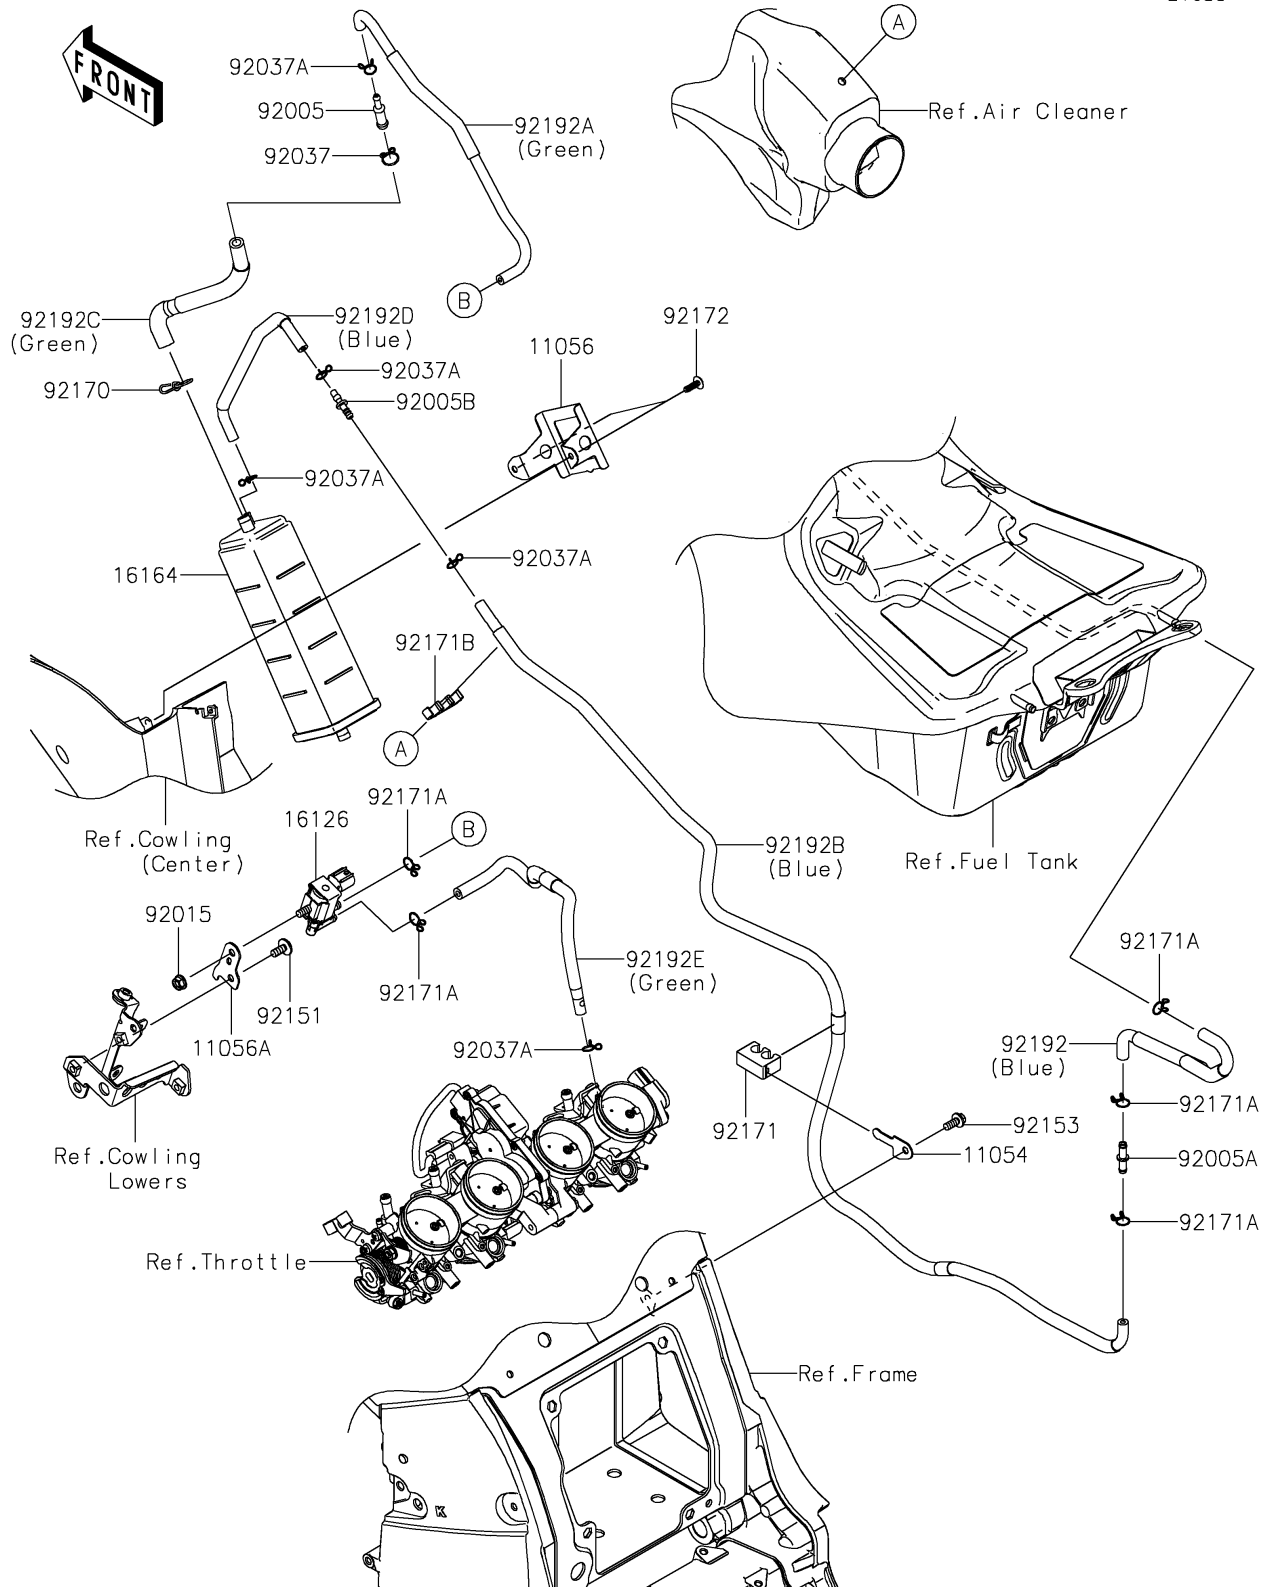

# 2024 Ninja ZX-14R ABS SE PARTS DIAGRAM

## 2024 Ninja ZX-14R ABS SE PARTS LIST

Fuel Evaporative System(CA)

ITEM NAME	PART NUMBER	QUANTITY
BRACKET (Ref # 11054)	11054-0464	1
BRACKET,CANISTER (Ref # 11056)	11056-1176	1
BRACKET,SOLENOID VALVE (Ref # 11056A)	11056-1739	1
VALVE,SOLENOID (Ref # 16126)	16126-0705	1
CANISTER (Ref # 16164)	16164-0009	1
FITTING (Ref # 92005)	92005-0032	1
FITTING (Ref # 92005A)	92005-0721	1
FITTING (Ref # 92005B)	92005-1206	1
NUT,FLANGED,6MM (Ref # 92015)	92015-1367	1
CLAMP,12.5MM (Ref # 92037)	92037-1271	1
CLAMP (Ref # 92037A)	92037-1712	5
BOLT,SOCKET,6X14 (Ref # 92151)	92151-1654	1
BOLT,FLANGED,6X14 (Ref # 92153)	92153-1571	1
CLAMP (Ref # 92170)	92170-1695	1
CLAMP (Ref # 92171)	92171-0693	1
CLAMP (Ref # 92171A)	92171-0718	5
CLAMP (Ref # 92171B)	92171-1213	1
SCREW,TAPPING,5X16 (Ref # 92172)	92172-0175	2
TUBE,TANK-CANISTER,BLUE (Ref # 92192)	92192-0512	1
TUBE,5X9.7X331,GREEN (Ref # 92192A)	92192-1056	1
TUBE,4X9.2X1105,BLUE (Ref # 92192B)	92192-1058	1
TUBE,CANISTER-VALVE,GREEN (Ref # 92192C)	92192-1152	1
TUBE,4X9.2X240,BLUE (Ref # 92192D)	92192-1153	1
TUBE,VALVE-THROTTLE,GREEN (Ref # 92192E)	92192-1166	1