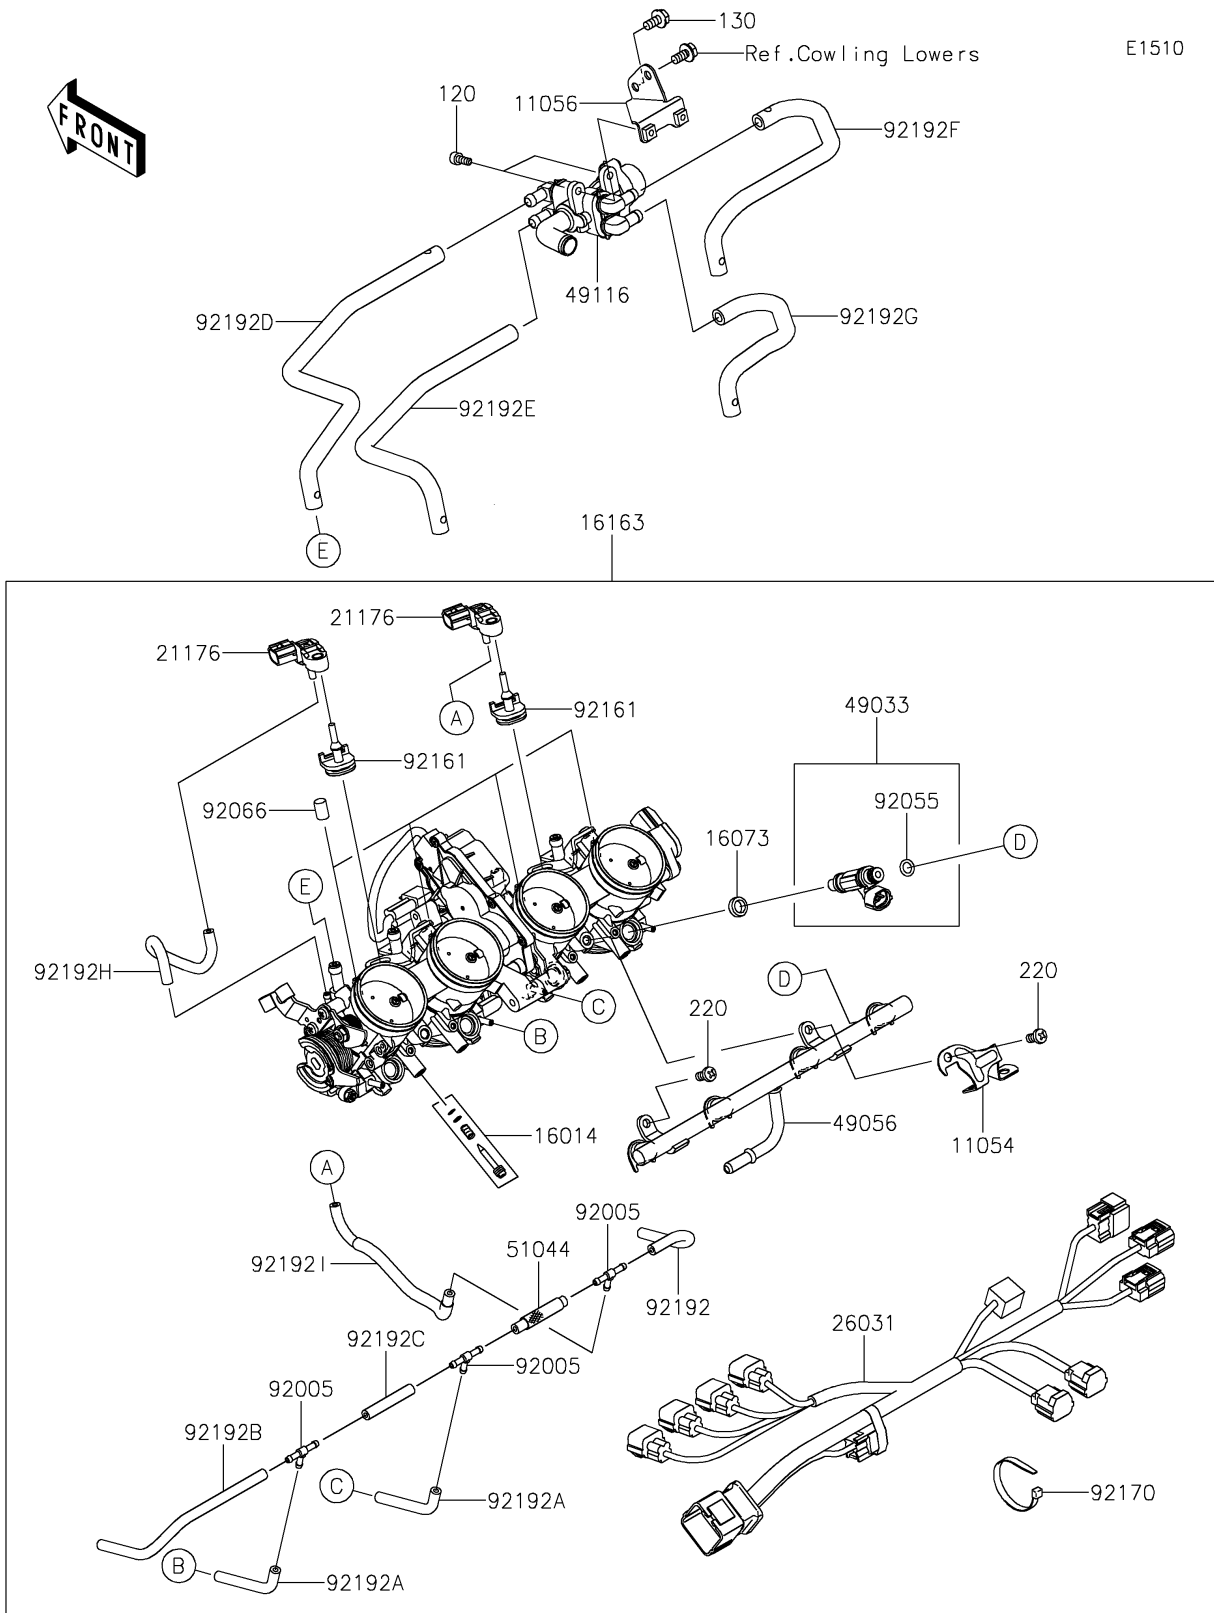

## PARTS DIAGRAM

### Throttle

## PARTS LIST

### Throttle

ITEM NAME	PART NUMBER	QUANTITY
BRACKET (Ref # 11054)	11054-0554	1
BRACKET,ISCV (Ref # 11056)	11056-1175	1
SCREW-PILOT AIR (Ref # 16014)	16014-0005	4
INSULATOR,INJECTER (Ref # 16073)	16073-1123	4
THROTTLE-ASSY (Ref # 16163)	16163-0780	1
SENSOR,PRESSURE (Ref # 21176)	21176-0111	2
HARNESS (Ref # 26031)	26031-1425	1
NOZZLE-INJECTION (Ref # 49033)	49033-0557	4
PIPE-INJECTION (Ref # 49056)	49056-0017	1
VALVE-ASSY,ISC (Ref # 49116)	49116-0706	1
TUBE-ASSY (Ref # 51044)	51044-0727	1
FITTING (Ref # 92005)	92005-1380	3
RING-O,INJECTION NOZZLE (Ref # 92055)	92055-1622	4
PLUG,FITTING (Ref # 92066)	92066-1549	4
DAMPER (Ref # 92161)	92161-0673	2
CLAMP (Ref # 92170)	92170-3749	6
TUBE,3.2X7.4X115 (Ref # 92192)	92192-0131	1
TUBE,3.2X7.4X60 (Ref # 92192A)	92192-0576	2
TUBE,3.2X7.4X175 (Ref # 92192B)	92192-0577	1
TUBE,3.2X7.4X50 (Ref # 92192C)	92192-0578	1
TUBE,THROTTLE #1-ISCV (Ref # 92192D)	92192-1009	1
TUBE,THROTTLE #2-ISCV (Ref # 92192E)	92192-1010	1
TUBE,THROTTLE #3-ISCV (Ref # 92192F)	92192-1011	1
TUBE,THROTTLE #4-ISCV (Ref # 92192G)	92192-1012	1
TUBE,BODY LH-SENSOR (Ref # 92192H)	92192-1088	1
TUBE,FITTING-SENSOR (Ref # 92192I)	92192-1089	1
BOLT-SOCKET,5X12 (Ref # 120)	120CA0512	2
BOLT-FLANGED,6X12 (Ref # 130)	130BA0612	1
SCREW-PAN-CROS,6X12 (Ref # 220)	220AA0612	2