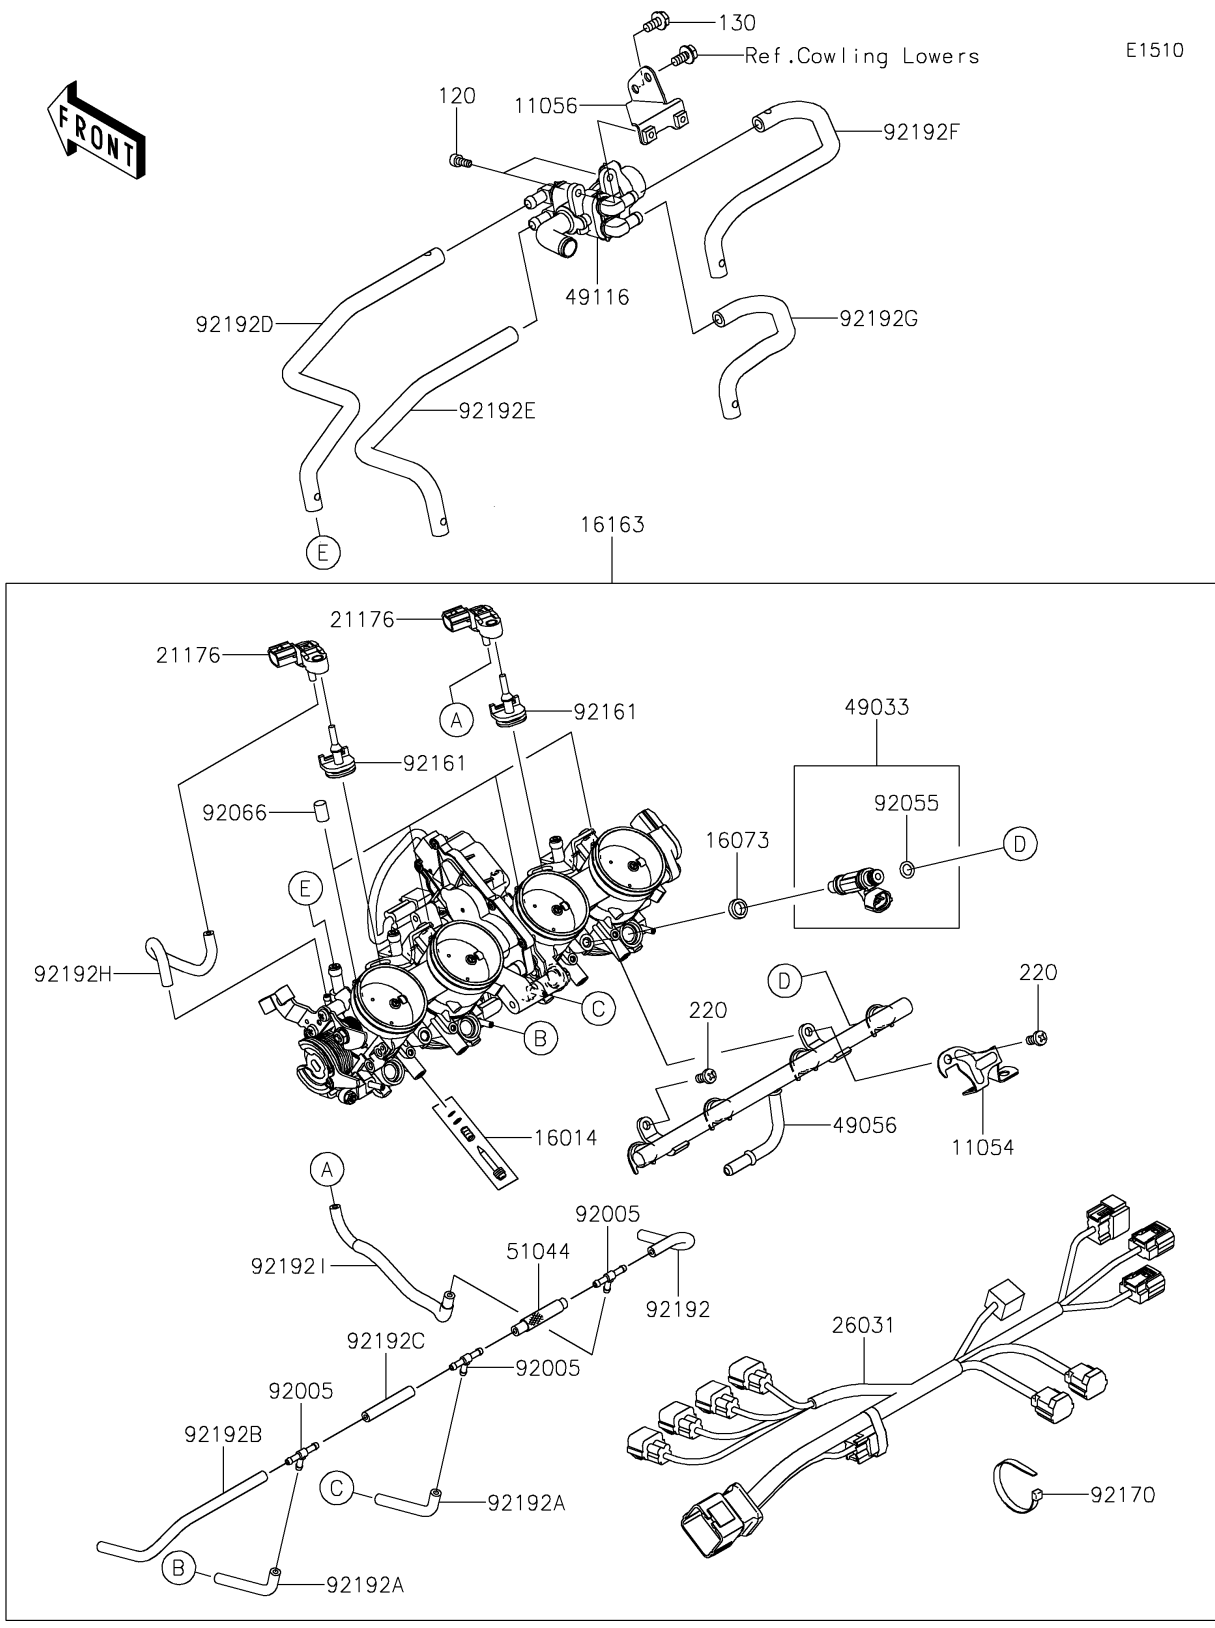

# 2024 Ninja ZX-14R ABS SE PARTS DIAGRAM

Throttle

## 2024 Ninja ZX-14R ABS SE PARTS LIST

### Throttle

ITEM NAME	PART NUMBER	QUANTITY
BRACKET (Ref # 11054)	11054-0554	1
BRACKET,ISCV (Ref # 11056)	11056-1175	1
SCREW-PILOT AIR (Ref # 16014)	16014-0005	4
INSULATOR,INJECTER (Ref # 16073)	16073-1123	4
THROTTLE-ASSY (Ref # 16163)	16163-0780	1
SENSOR,PRESSURE (Ref # 21176)	21176-0111	2
HARNESS (Ref # 26031)	26031-1425	1
NOZZLE-INJECTION (Ref # 49033)	49033-0557	4
PIPE-INJECTION (Ref # 49056)	49056-0017	1
VALVE-ASSY,ISC (Ref # 49116)	49116-0706	1
TUBE-ASSY (Ref # 51044)	51044-0727	1
FITTING (Ref # 92005)	92005-1380	3
RING-O,INJECTION NOZZLE (Ref # 92055)	92055-1622	4
PLUG,FITTING (Ref # 92066)	92066-1549	4
DAMPER (Ref # 92161)	92161-0673	2
CLAMP (Ref # 92170)	92170-3749	6
TUBE,3.2X7.4X115 (Ref # 92192)	92192-0131	1
TUBE,3.2X7.4X60 (Ref # 92192A)	92192-0576	2
TUBE,3.2X7.4X175 (Ref # 92192B)	92192-0577	1
TUBE,3.2X7.4X50 (Ref # 92192C)	92192-0578	1
TUBE,THROTTLE #1-ISCV (Ref # 92192D)	92192-1009	1
TUBE,THROTTLE #2-ISCV (Ref # 92192E)	92192-1010	1
TUBE,THROTTLE #3-ISCV (Ref # 92192F)	92192-1011	1
TUBE,THROTTLE #4-ISCV (Ref # 92192G)	92192-1012	1
TUBE,BODY LH-SENSOR (Ref # 92192H)	92192-1088	1
TUBE,FITTING-SENSOR (Ref # 92192I)	92192-1089	1
BOLT-SOCKET,5X12 (Ref # 120)	120CA0512	2
BOLT-FLANGED,6X12 (Ref # 130)	130BA0612	1
SCREW-PAN-CROS,6X12 (Ref # 220)	220AA0612	2