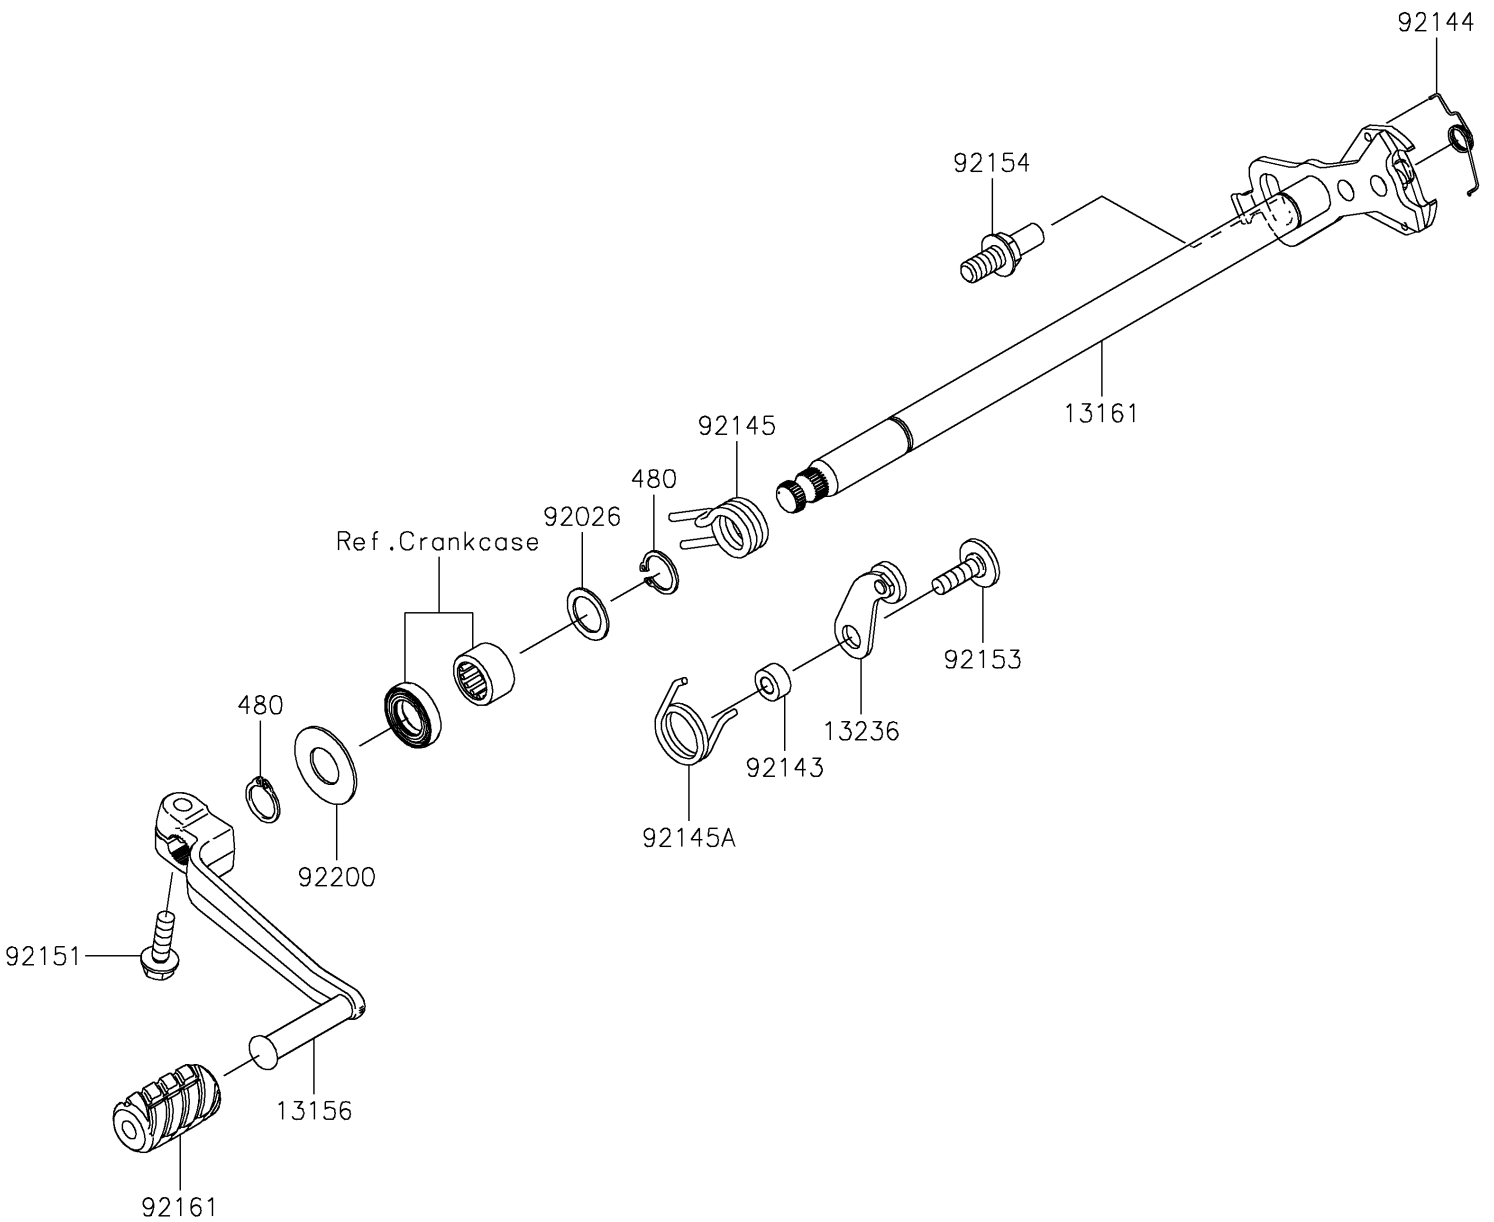

2024 Ninja ZX-14R ABS SE PARTS DIAGRAM

Gear Change Mechanism

E1370

2024 Ninja ZX-14R ABS SE PARTS LIST

Gear Change Mechanism

| ITEM NAME | PART NUMBER | QUANTITY |
|---------------------------------------|-------------|----------|
| LEVER-CHANGE,PEDAL (Ref # 13156) | 13156-0075 | 1 |
| LEVER-COMP-CHANGE SHAFT (Ref # 13161) | 13161-0567 | 1 |
| LEVER-COMP (Ref # 13236) | 13236-1243 | 1 |
| SPACER,14X20X1.0 (Ref # 92026) | 92026-1534 | 1 |
| COLLAR (Ref # 92143) | 92143-1595 | 1 |
| SPRING (Ref # 92144) | 92144-1029 | 1 |
| SPRING (Ref # 92145) | 92145-0336 | 1 |
| SPRING (Ref # 92145A) | 92145-0404 | 1 |
| BOLT,FLANGED,6X20 (Ref # 92151) | 92151-1226 | 1 |
| BOLT,6X20 (Ref # 92153) | 92153-1505 | 1 |
| BOLT,RETURN SPRING (Ref # 92154) | 92154-1838 | 1 |
| DAMPER (Ref # 92161) | 92161-1769 | 1 |
| WASHER (Ref # 92200) | 92200-0265 | 1 |
| CIRCLIP-TYPE-C,14MM (Ref # 480) | 480J1400 | 2 |