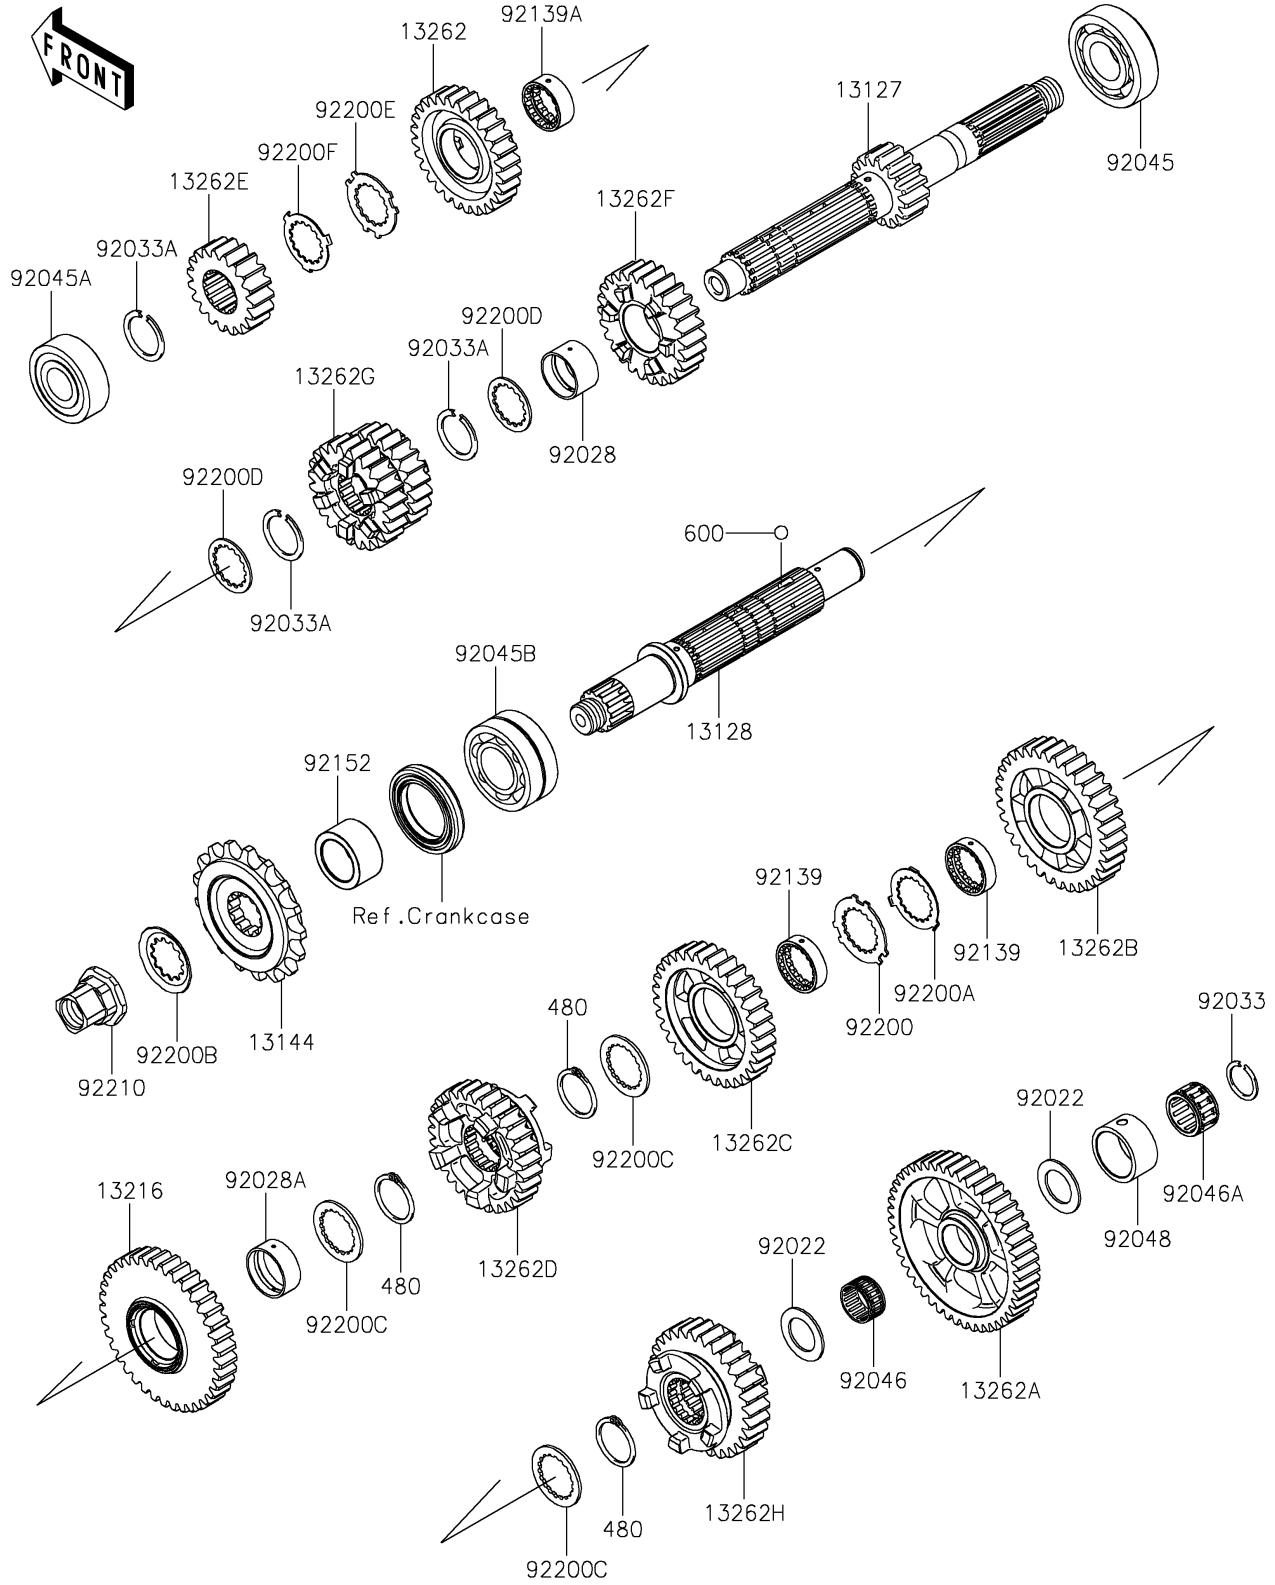

2024 Ninja ZX-14R ABS SE PARTS DIAGRAM

Transmission

E1361

2024 Ninja ZX-14R ABS SE PARTS LIST

Transmission

ITEM NAME	PART NUMBER	QUANTITY
SHAFT-TRANSMISSION INPUT,18T (Ref # 13127)	13127-0697	1
SHAFT-TRANSMISSION OUTPUT (Ref # 13128)	13128-0683	1
SPROCKET-OUTPUT,17T (Ref # 13144)	13144-0040	1
GEAR-COMP,OUTPUT 2ND,37T (Ref # 13216)	13216-0881	1
GEAR,INPUT TOP,28T (Ref # 13262)	13262-0925	1
GEAR,OUTPUT LOW,47T (Ref # 13262A)	13262-0941	1
GEAR,OUTPUT 3RD,34T (Ref # 13262B)	13262-0943	1
GEAR,OUTPUT 4TH,32T (Ref # 13262C)	13262-0944	1
GEAR,OUTPUT TOP,29T (Ref # 13262D)	13262-0945	1
GEAR,INPUT 2ND,19T (Ref # 13262E)	13262-0946	1
GEAR,INPUT 5TH,26T (Ref # 13262F)	13262-0948	1
GEAR,INPUT 3RD&4TH,22T&24T (Ref # 13262G)	13262-1516	1
GEAR,OUTPUT 5TH,30T (Ref # 13262H)	13262-1517	1
WASHER,22.3X35X1.6 (Ref # 92022)	92022-212	2
BUSHING (Ref # 92028)	92028-1935	1
BUSHING (Ref # 92028A)	92028-1937	1
RING-SNAP,20X25.5X1.2 (Ref # 92033)	92033-025	1
RING-SNAP,T=1.5 (Ref # 92033A)	92033-1249	3
BEARING-BALL,830045-5SH2 (Ref # 92045)	92045-0047	1
BEARING-BALL,DG2152RDDSH2 (Ref # 92045A)	92045-0048	1
BEARING-BALL,DAC2857NSSH6CS9 (Ref # 92045B)	92045-0049	1
BEARING-NEEDLE,K22X26X13 (Ref # 92046)	92046-0018	1
BEARING-NEEDLE (Ref # 92046A)	92046-0609	1
RACE (Ref # 92048)	92048-0004	1
BUSHING (Ref # 92139)	92139-0255	2
BUSHING,INPUT 6TH,GEAR (Ref # 92139A)	92139-0256	1
COLLAR,27.5X38X19.7 (Ref # 92152)	92152-1786	1
WASHER,27.5X43X1.5 (Ref # 92200)	92200-0255	1
WASHER,27.5X39.7X1.0 (Ref # 92200A)	92200-0256	1

2024 Ninja ZX-14R ABS SE PARTS LIST

Transmission

ITEM NAME	PART NUMBER	QUANTITY
WASHER,23.9X45X1.0 (Ref # 92200B)	92200-0260	1
WASHER,TOOTHED,28X40X2 (Ref # 92200C)	92200-1277	3
WASHER,25.5X35.5X1.5 (Ref # 92200D)	92200-1340	2
WASHER,25.8X40.5X1.5 (Ref # 92200E)	92200-1522	1
WASHER,25.2X37.0X1.0 (Ref # 92200F)	92200-1523	1
NUT,20X1.5 (Ref # 92210)	92210-0237	1
CIRCLIP (Ref # 480)	480J2900	3
BALL-STEEL,5/32 (Ref # 600)	600A0500	3