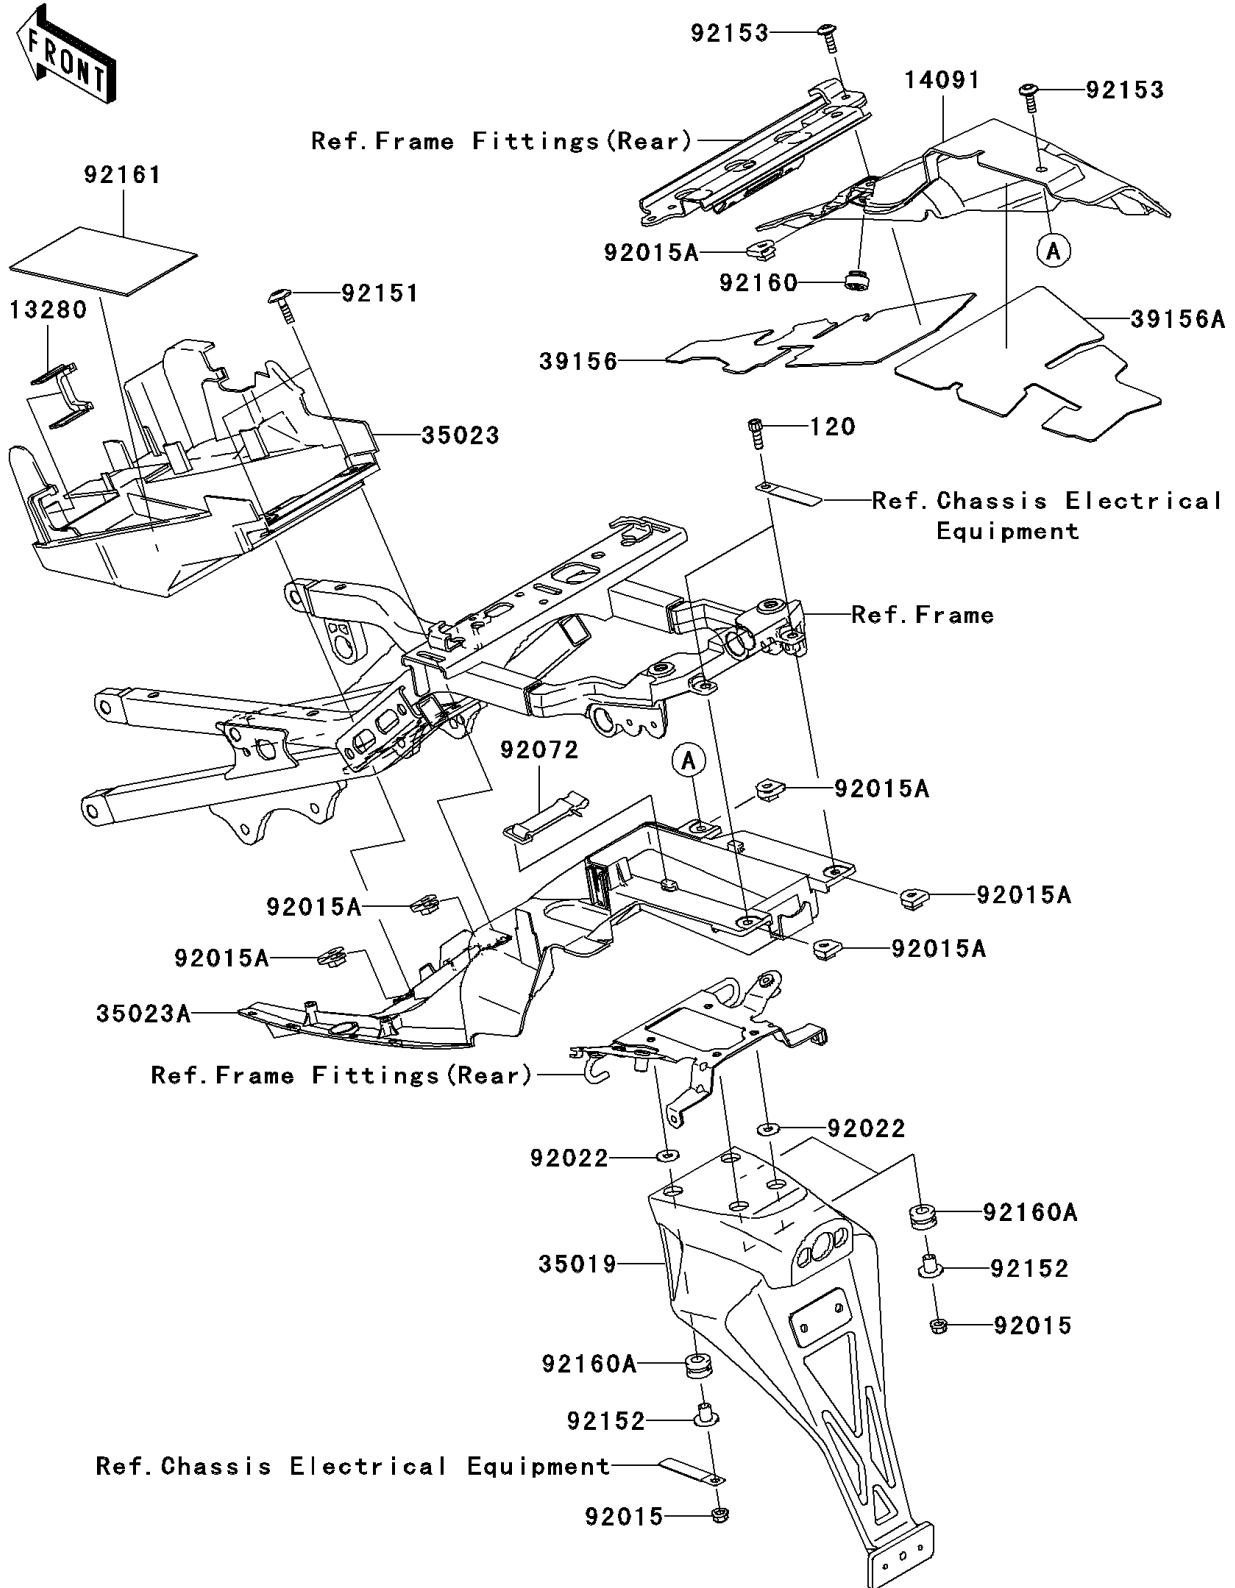

2006 Ninja® ZX™-6RR PARTS DIAGRAM

Rear Fender(s)

F2172

2006 Ninja® ZX™-6RR PARTS LIST

Rear Fender(s)

ITEM NAME	PART NUMBER	QUANTITY
BOLT-SOCKET,6X18 (Ref # 120)	120S0618	2
HOLDER,MAGNETIC SWITCH (Ref # 13280)	13280-0122	1
COVER,HEAT GUARD (Ref # 14091)	14091-0336	1
FLAP (Ref # 35019)	35019-0020	1
FENDER-REAR,FR (Ref # 35023)	35023-0038	1
FENDER-REAR,RR (Ref # 35023A)	35023-0043	1
PAD,JOINT PIPE COVER,FR (Ref # 39156)	39156-0089	1
PAD,JOINT PIPE COVER,RR (Ref # 39156A)	39156-0090	1
NUT,LOCK,FLANGED,6MM (Ref # 92015)	92015-1603	4
NUT,CLIP,6MM (Ref # 92015A)	92015-1904	6
WASHER,7X18X1.2 (Ref # 92022)	92022-1545	AR
BAND (Ref # 92072)	92072-1085	1
BOLT,6X22 (Ref # 92151)	92151-1265	2
COLLAR (Ref # 92152)	92152-1074	4
BOLT,6X18 (Ref # 92153)	92153-0816	2
DAMPER (Ref # 92160)	92160-1041	1
DAMPER (Ref # 92160A)	92160-1167	4
DAMPER,BATTERY (Ref # 92161)	92161-0243	1