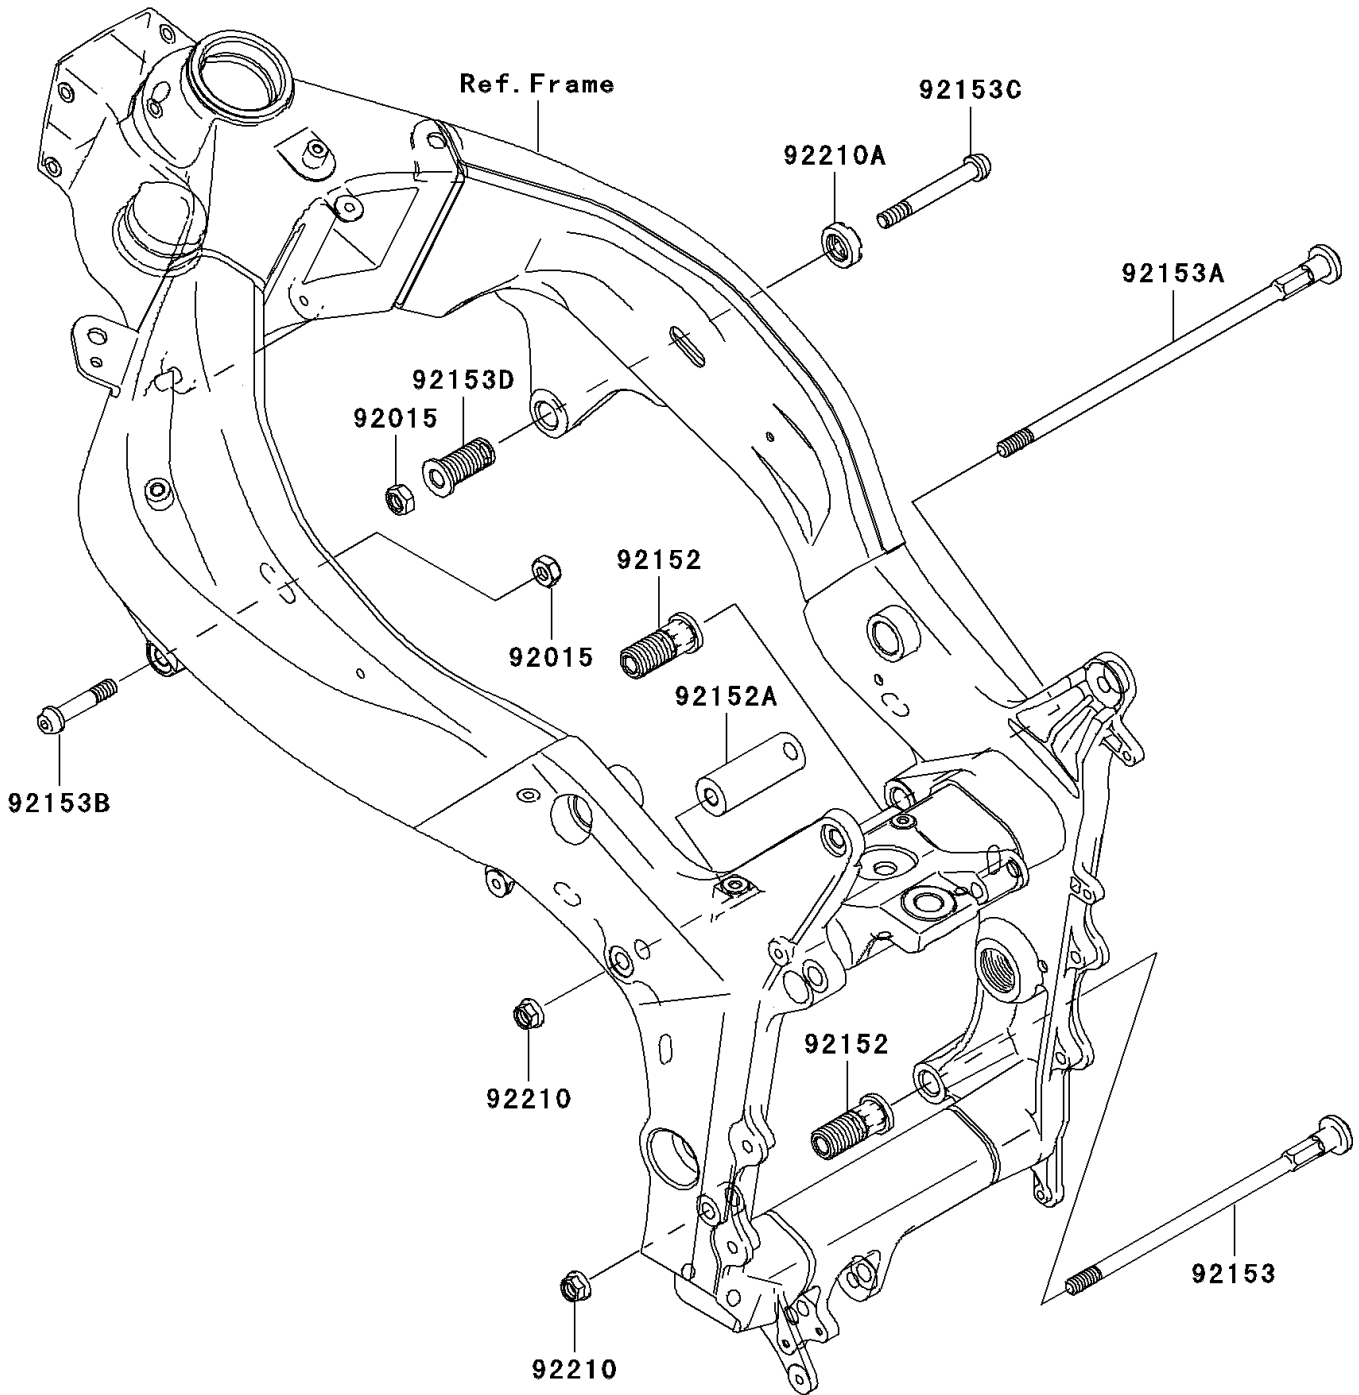

2006 Ninja[®] ZX[™]-6RR PARTS DIAGRAM

Engine Mount

F2122

2006 Ninja® ZX™-6RR PARTS LIST

Engine Mount

ITEM NAME	PART NUMBER	QUANTITY
NUT,LOCK,10MM,BLACK (Ref # 92015)	92015-1189	2
COLLAR,ENGINE MOUNT (Ref # 92152)	92152-0076	2
COLLAR,10.5X26X70 (Ref # 92152A)	92152-1062	1
BOLT,SOCKET,10X233 (Ref # 92153)	92153-0814	1
BOLT,SOCKET,10X285.5 (Ref # 92153A)	92153-0815	1
BOLT,SOCKET,10X50 (Ref # 92153B)	92153-0858	1
BOLT,SOCKET,10X80 (Ref # 92153C)	92153-0924	1
BOLT,ENGINE MOUNT,18MM (Ref # 92153D)	92153-1098	1
NUT,LOCK,FLANGED,10MM (Ref # 92210)	92210-1139	2
NUT,CASTLE,18MM (Ref # 92210A)	92210-1390	1