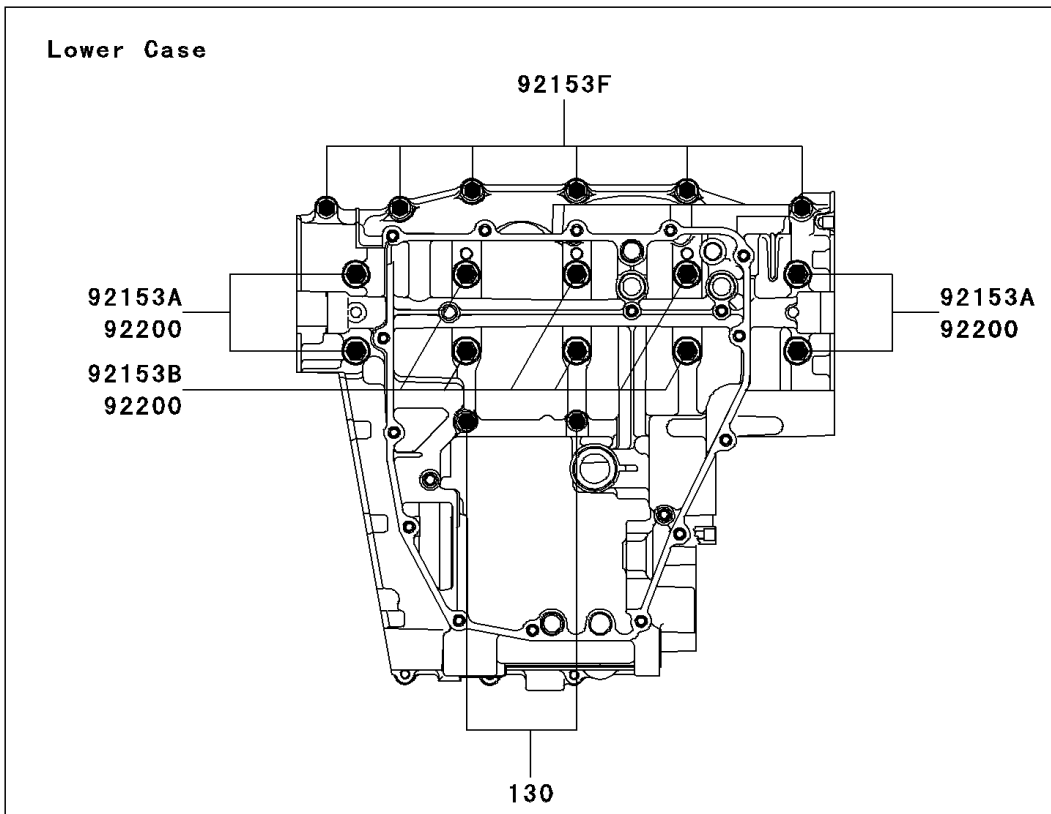

2006 Ninja® ZX™-6RR PARTS DIAGRAM

Crankcase Bolt Pattern

E1412

2006 Ninja® ZX™-6RR PARTS LIST

Crankcase Bolt Pattern

ITEM NAME	PART NUMBER	QUANTITY
BOLT-FLANGED,6X75 (Ref # 130)	130P0675	2
BOLT,7X70 (Ref # 92150)	92150-1250	2
BOLT,6X35 (Ref # 92150A)	92150-1547	3
BOLT,6X95 (Ref # 92153)	92153-0329	2
BOLT,8X94 (Ref # 92153A)	92153-0692	4
BOLT,8X71 (Ref # 92153B)	92153-0693	6
BOLT,6X50,WHITE (Ref # 92153C)	92153-0925	1
BOLT,6X65,WHITE (Ref # 92153D)	92153-0926	2
BOLT,6X85,WHITE (Ref # 92153E)	92153-0927	1
BOLT,7X38 (Ref # 92153F)	92153-1109	6
WASHER,8.5X18X3.0 (Ref # 92200)	92200-0153	10
WASHER,6.8X11.5X1.0 (Ref # 92200A)	92200-1461	2