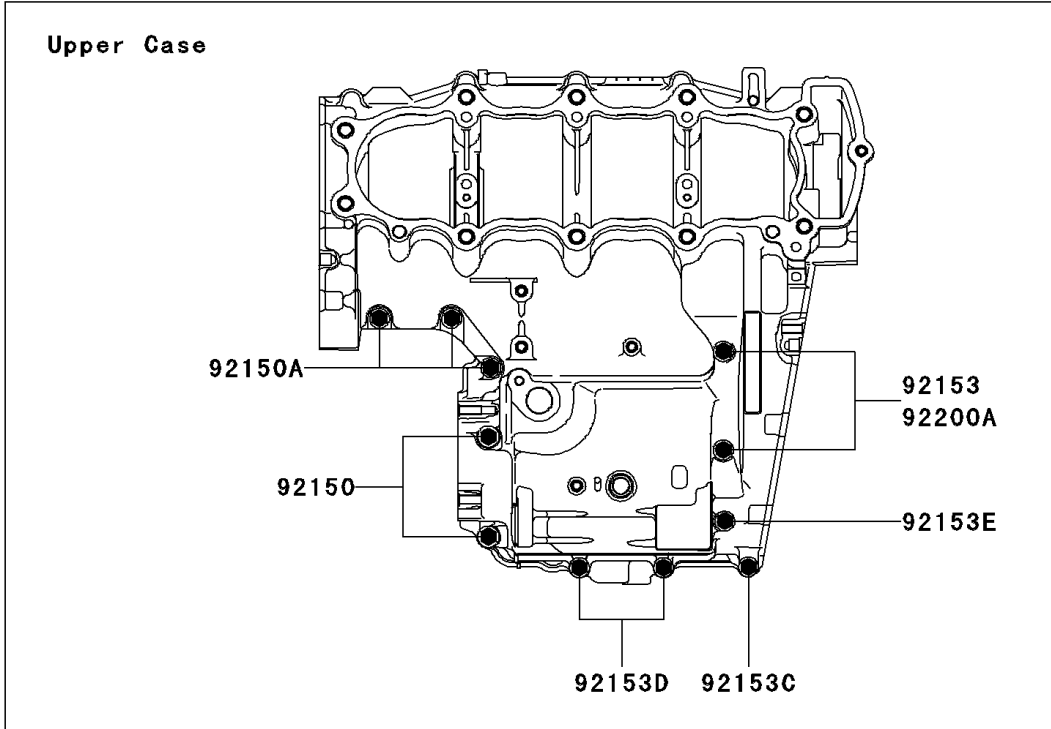

2006 Ninja® ZX™-6RR PARTS DIAGRAM

Crankcase Bolt Pattern

E1412

2006 Ninja® ZX™-6RR PARTS LIST

Crankcase Bolt Pattern

ITEM NAME	PART NUMBER	QUANTITY
BOLT-FLANGED,6X75 (Ref # 130)	130P0675	2
BOLT,7X70 (Ref # 92150)	92150-1250	2
BOLT,6X35 (Ref # 92150A)	92150-1547	3
BOLT,6X95 (Ref # 92153)	92153-0329	2
BOLT,8X94 (Ref # 92153A)	92153-0692	4
BOLT,8X71 (Ref # 92153B)	92153-0693	6
BOLT,6X50,WHITE (Ref # 92153C)	92153-0925	1
BOLT,6X65,WHITE (Ref # 92153D)	92153-0926	2
BOLT,6X85,WHITE (Ref # 92153E)	92153-0927	1
BOLT,7X38 (Ref # 92153F)	92153-1109	6
WASHER,8.5X18X3.0 (Ref # 92200)	92200-0153	10
WASHER,6.8X11.5X1.0 (Ref # 92200A)	92200-1461	2