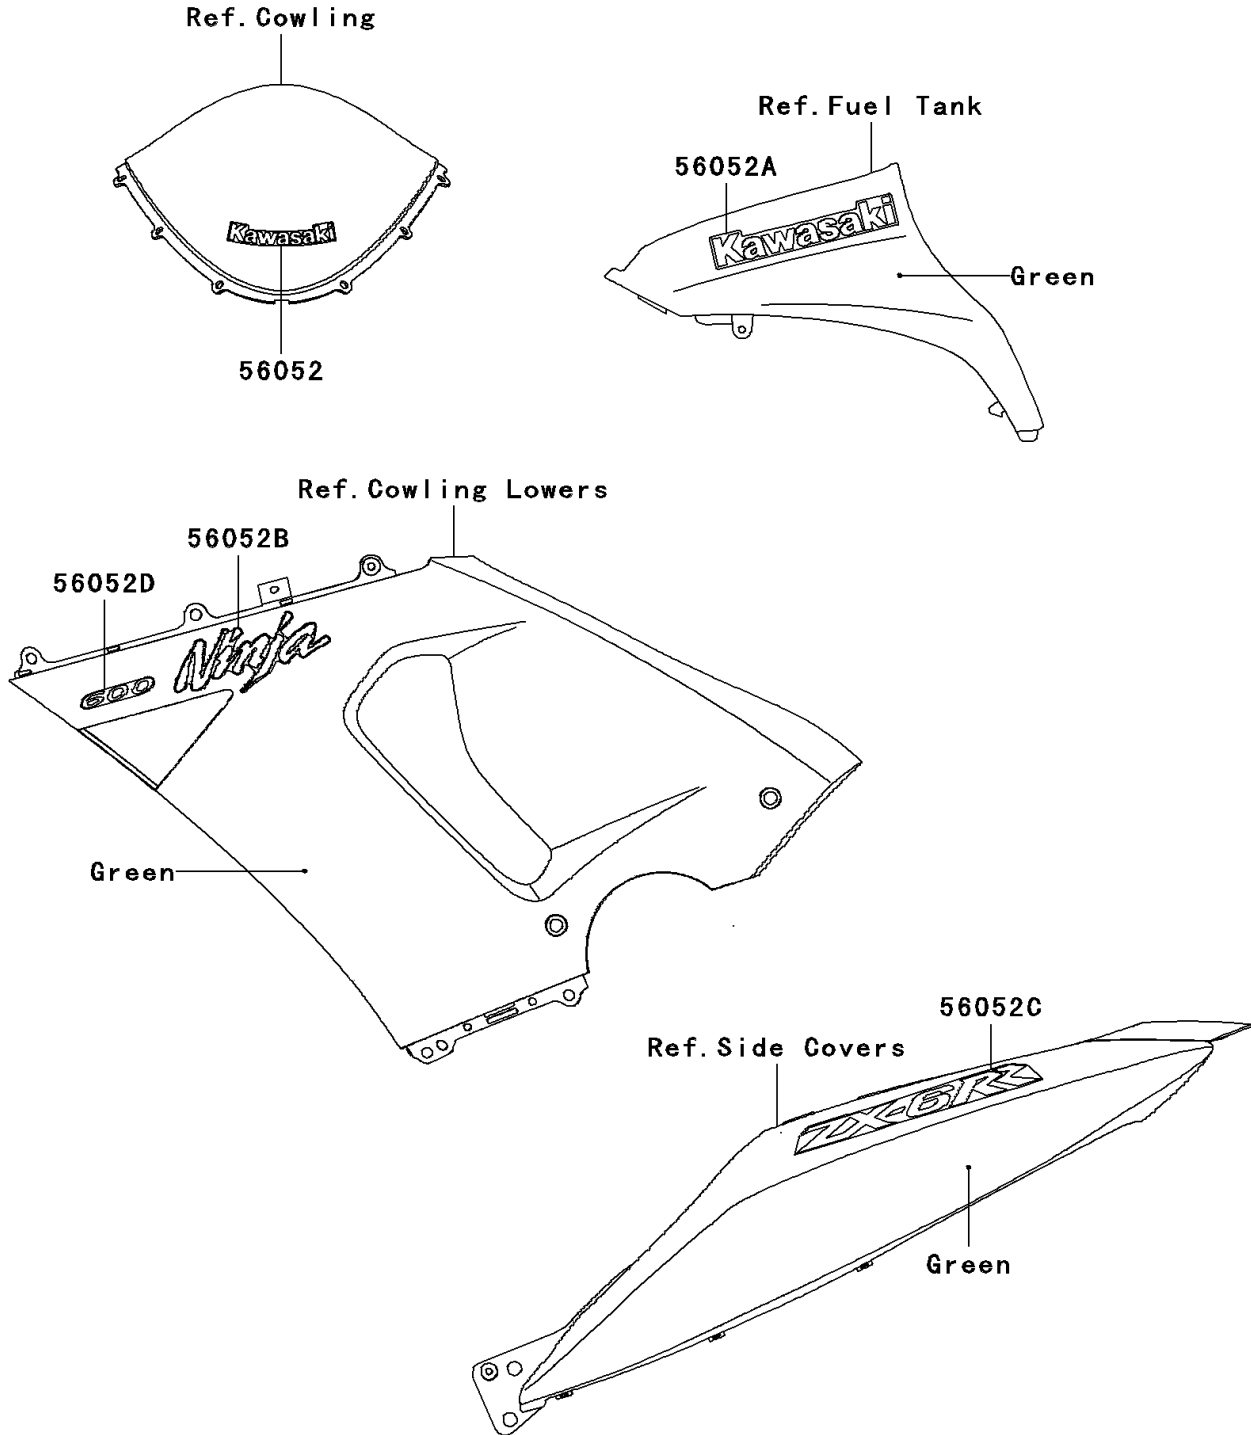

# 2005 Ninja® ZX™-6RR PARTS DIAGRAM

Decals

F2861

## 2005 Ninja® ZX™ -6RR PARTS LIST

### Decals

ITEM NAME	PART NUMBER	QUANTITY
MARK,WINDSHIELD,KAWASAKI (Ref # 56052)	56052-0154	1
MARK,FUEL TANK COVER,KAWASAKI (Ref # 56052A)	56052-0497	2
MARK,CNT COWLING,NINJA (Ref # 56052B)	56052-0499	2
MARK,SEAT COVER,ZX-6RR (Ref # 56052C)	56052-0593	2
MARK,CNT COWLING,600 (Ref # 56052D)	56052-0594	2