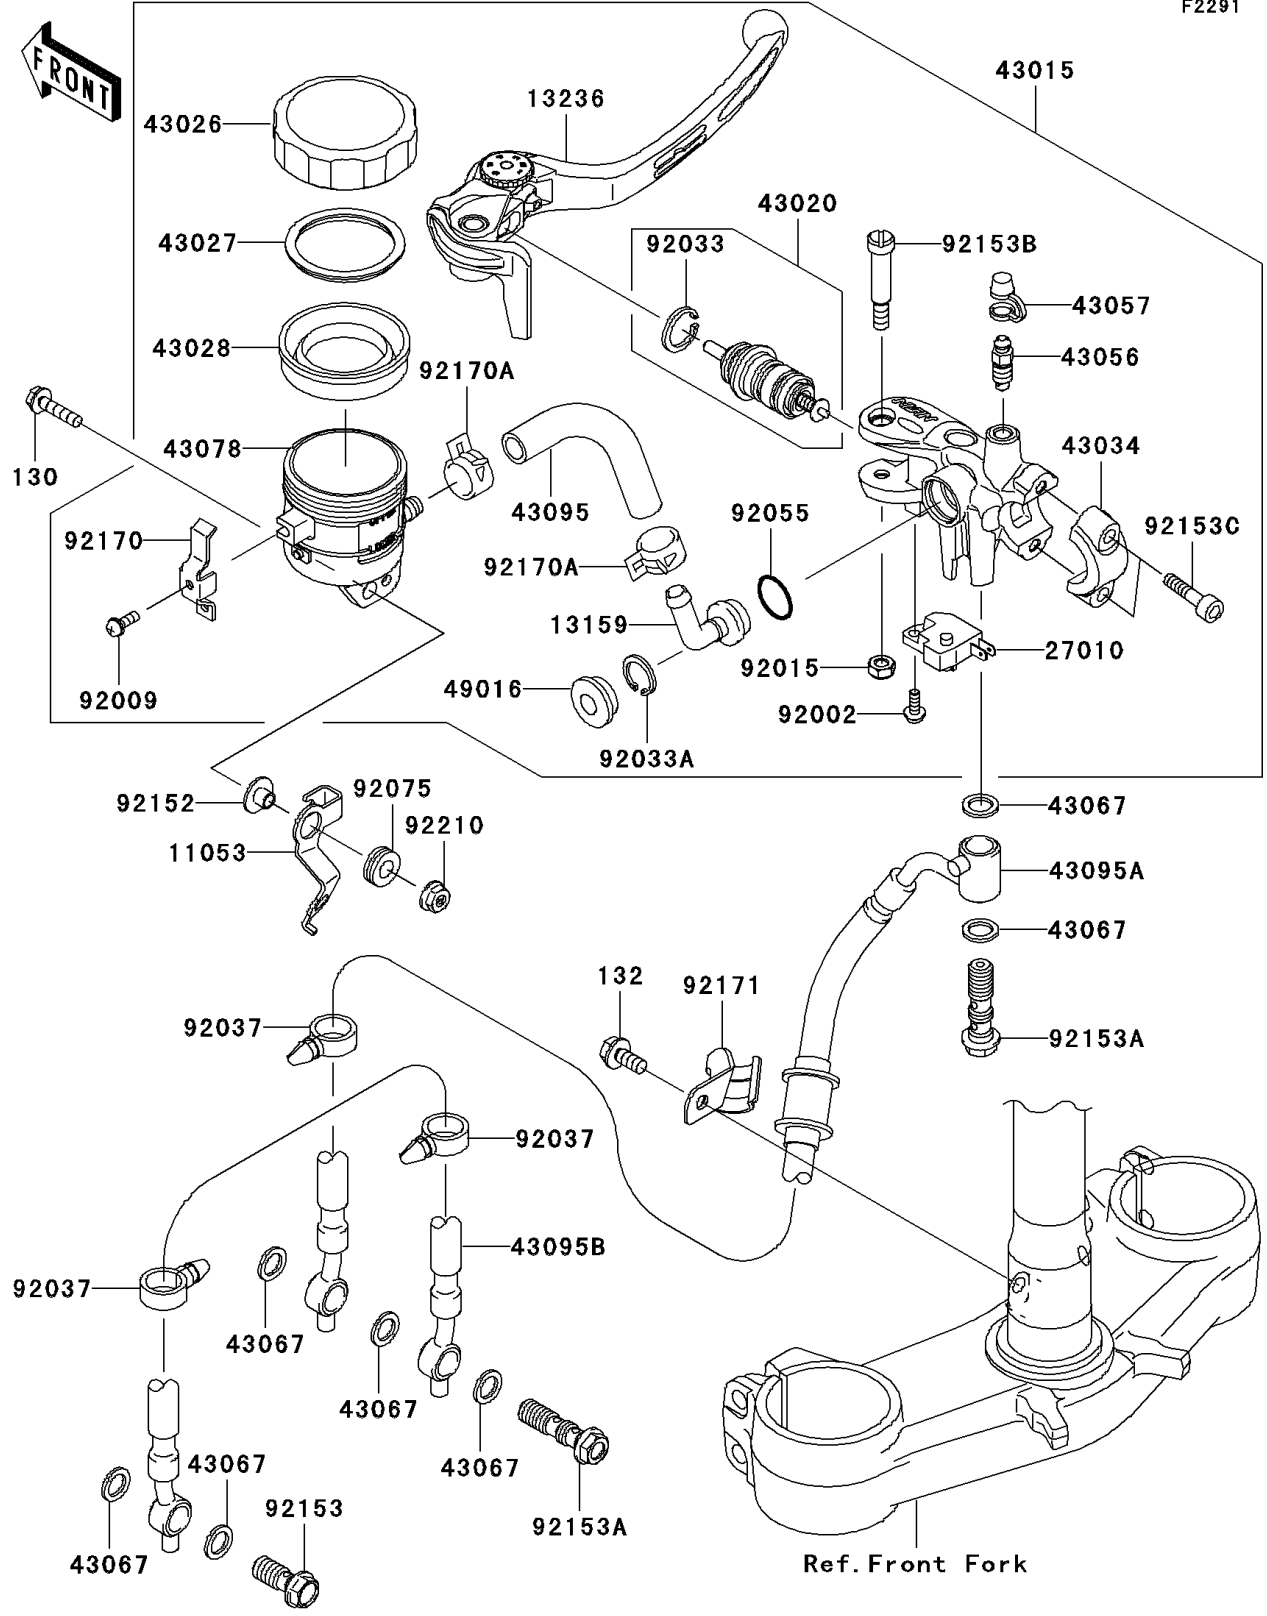

# 2005 Ninja® ZX™-6RR PARTS DIAGRAM

## Front Master Cylinder

F2291

### Front Master Cylinder

ITEM NAME	PART NUMBER	QUANTITY
BOLT-FLANGED,M5X20 (Ref # 130)	130L0520	1
BOLT-FLANGED-SMALL,M6X12 (Ref # 132)	132J0612	1
BRACKET,RESERVOIR TANK,FR (Ref # 11053)	11053-1545	1
CONNECTOR (Ref # 13159)	13159-1061	1
LEVER-COMP,FRONT BRAKE (Ref # 13236)	13236-0083	1
SWITCH,BRAKE (Ref # 27010)	27010-0025	1
CYLINDER-ASSY-MASTER,FR (Ref # 43015)	43015-0032	1
PISTON-COMP-BRAKE (Ref # 43020)	43020-0001	1
CAP-BRAKE (Ref # 43026)	43026-0005	1
PLATE-DIAPHRAGM (Ref # 43027)	43027-1051	1
DIAPHRAGM,MASTER CYLINDER (Ref # 43028)	43028-1057	1
HOLDER-BRAKE,MASTER CYLINDER (Ref # 43034)	43034-0002	1
BREATHER-BRAKE (Ref # 43056)	43056-1056	1
CAP-BREATHER (Ref # 43057)	43057-1001	1
WASHER,10.5X15X1.5 (Ref # 43067)	43067-001	7
RESERVOIR (Ref # 43078)	43078-1099	1
HOSE-BRAKE,FR MASTER CYLINDER (Ref # 43095)	43095-0081	1
HOSE-BRAKE,FR (Ref # 43095A)	43095-0174	1
HOSE-BRAKE,FR (Ref # 43095B)	43095-0175	1
COVER-SEAL (Ref # 49016)	49016-1147	1
BOLT,SCREW,4X12 (Ref # 92002)	92002-1323	1
SCREW (Ref # 92009)	92009-1570	1
NUT,LOCK,6MM,BLACK (Ref # 92015)	92015-1191	1
RING-SNAP (Ref # 92033)	92033-0034	1
RING-SNAP,20.5MM (Ref # 92033A)	92033-1186	1
CLAMP,HOSE (Ref # 92037)	92037-1827	3
RING-O,MASTER CYLINDER (Ref # 92055)	92055-1251	1
DAMPER (Ref # 92075)	92075-161	1
COLLAR (Ref # 92152)	92152-0017	1

### Front Master Cylinder

ITEM NAME	PART NUMBER	QUANTITY
BOLT,OIL,L=23 (Ref # 92153)	92153-0627	1
BOLT,OIL,L=37 (Ref # 92153A)	92153-0628	2
BOLT,LEVER (Ref # 92153B)	92153-0868	1
BOLT (Ref # 92153C)	92153-0911	2
CLAMP (Ref # 92170)	92170-1090	1
CLAMP,HOSE (Ref # 92170A)	92170-1091	2
CLAMP,BRAKE HOSE (Ref # 92171)	92171-0406	1
NUT,FLANGED,5MM (Ref # 92210)	92210-0007	1