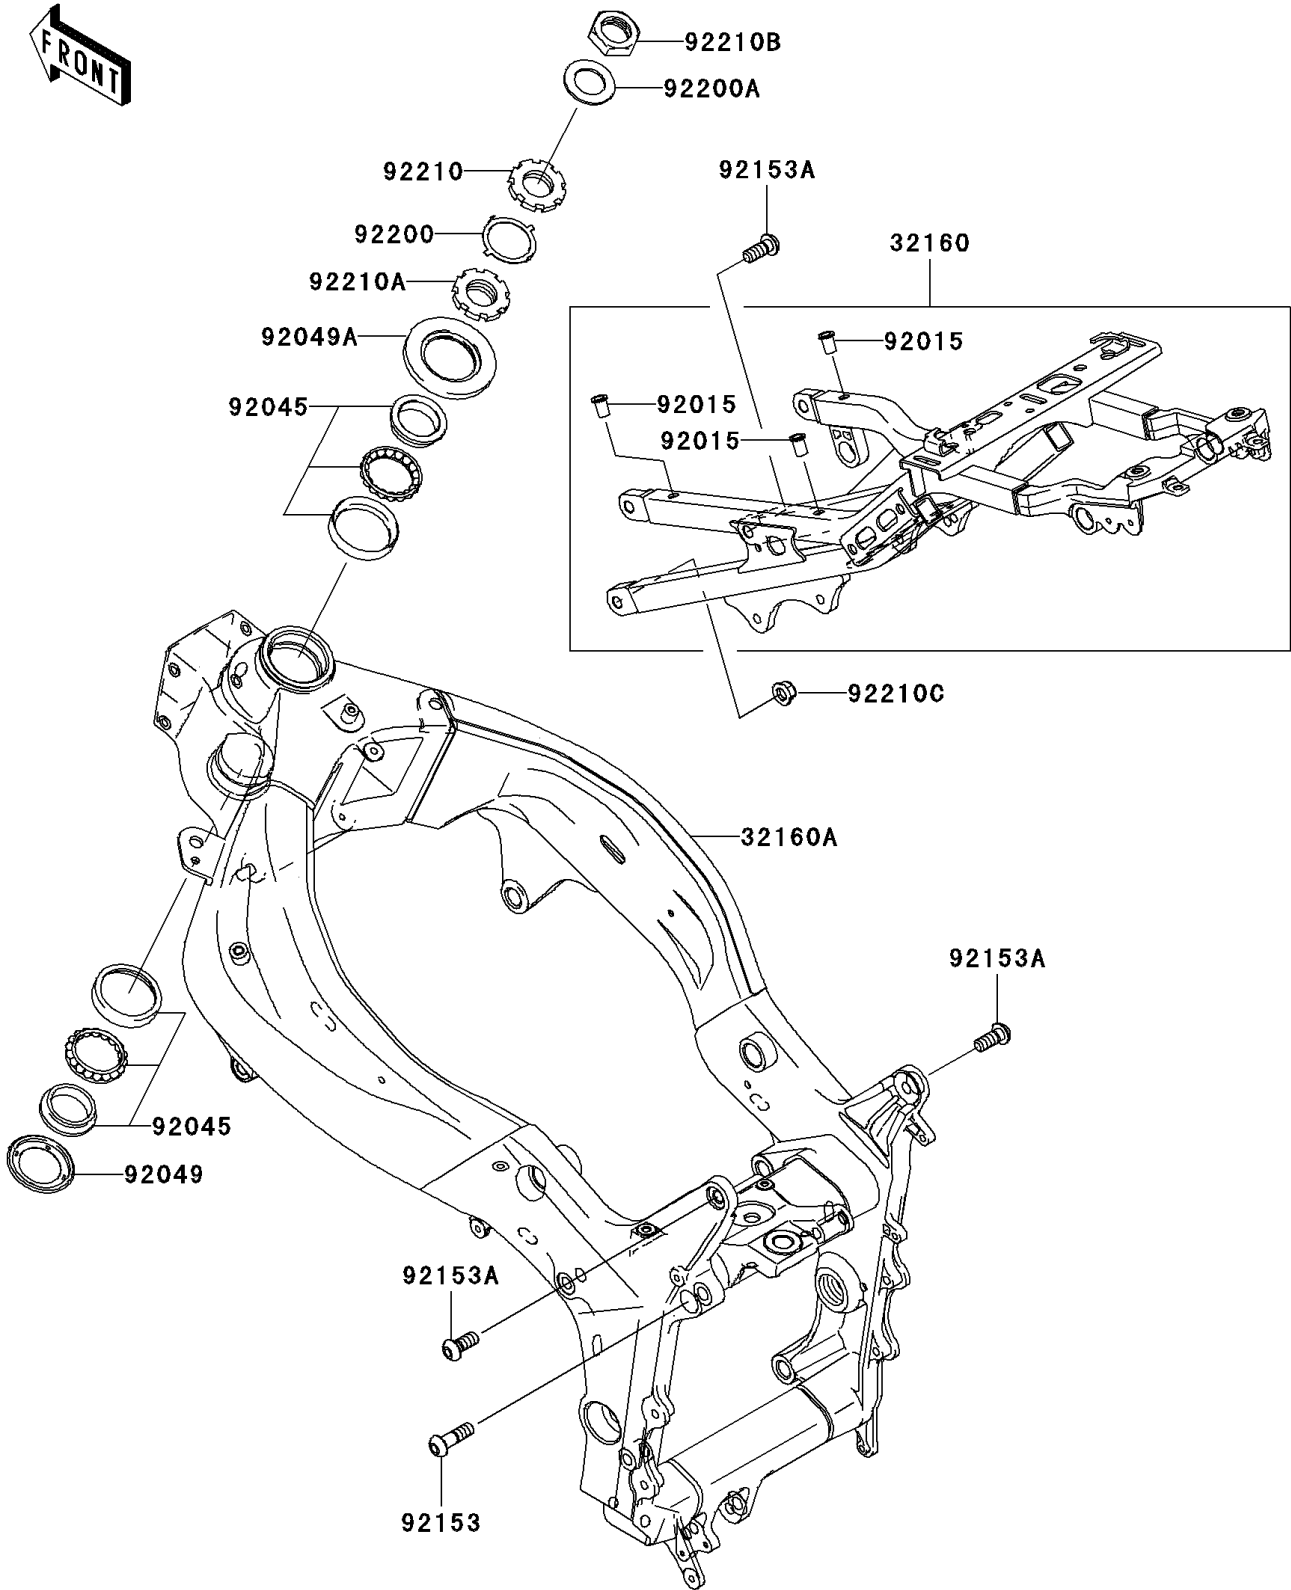

# 2005 Ninja® ZX™-6RR PARTS DIAGRAM

Frame

F2120

## 2005 Ninja® ZX™ -6RR PARTS LIST

### Frame

ITEM NAME	PART NUMBER	QUANTITY
FRAME-COMP,RR,F.S.BLACK (Ref # 32160)	32160-0085-8F	1
FRAME-COMP,FR,F.S.BLACK (Ref # 32160A)	32160-0118-8F	1
NUT,POP,6MM,L=15 (Ref # 92015)	92015-1791	3
BEARING-BALL,SF07A17PX1V1 (Ref # 92045)	92045-1384	2
SEAL-OIL,DS35X55X4 (Ref # 92049)	92049-0022	1
SEAL-OIL,XMH 43 75 6.4J (Ref # 92049A)	92049-1382	1
BOLT,SOCKET,10X35 (Ref # 92153)	92153-0813	1
BOLT,SOCKET,10X25 (Ref # 92153A)	92153-0945	3
WASHER (Ref # 92200)	92200-0036	1
WASHER,28.5X42X1.6 (Ref # 92200A)	92200-0209	1
NUT,35MM (Ref # 92210)	92210-0095	1
NUT,35MM (Ref # 92210A)	92210-0096	1
NUT,28MM (Ref # 92210B)	92210-0209	1
NUT,LOCK,FLANGED,10MM (Ref # 92210C)	92210-1080	1