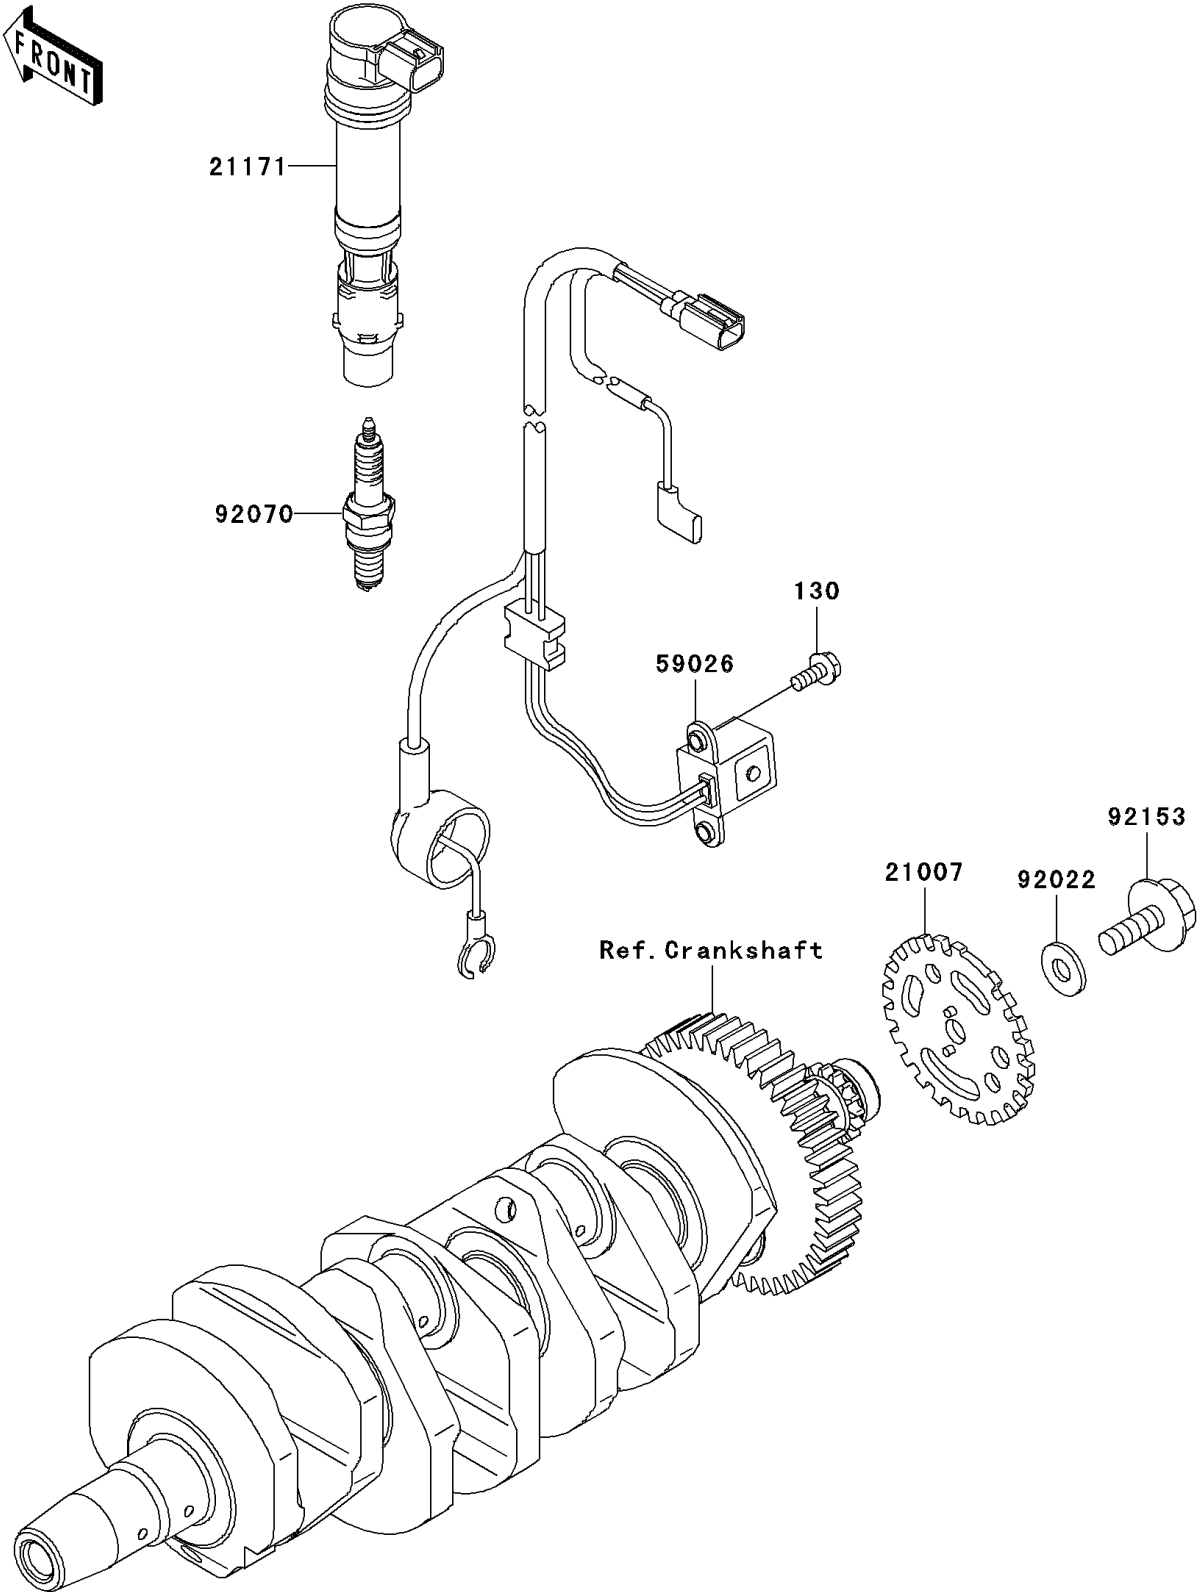

2005 Ninja® ZX™-6RR PARTS DIAGRAM

Ignition System

E1830

2005 Ninja® ZX™ -6RR PARTS LIST

Ignition System

ITEM NAME	PART NUMBER	QUANTITY
BOLT-FLANGED,M5X12 (Ref # 130)	130G0512	2
ROTOR,PULSING (Ref # 21007)	21007-0041	1
COIL-ASSY-IGNITION (Ref # 21171)	21171-1282	4
COIL-PULSING (Ref # 59026)	59026-0013	1
WASHER,8.2X19X2 (Ref # 92022)	92022-1533	1
PLUG-SPARK,CR9E(NGK) (Ref # 92070)	92070-1266	4
BOLT,8X23 (Ref # 92153)	92153-0549	1